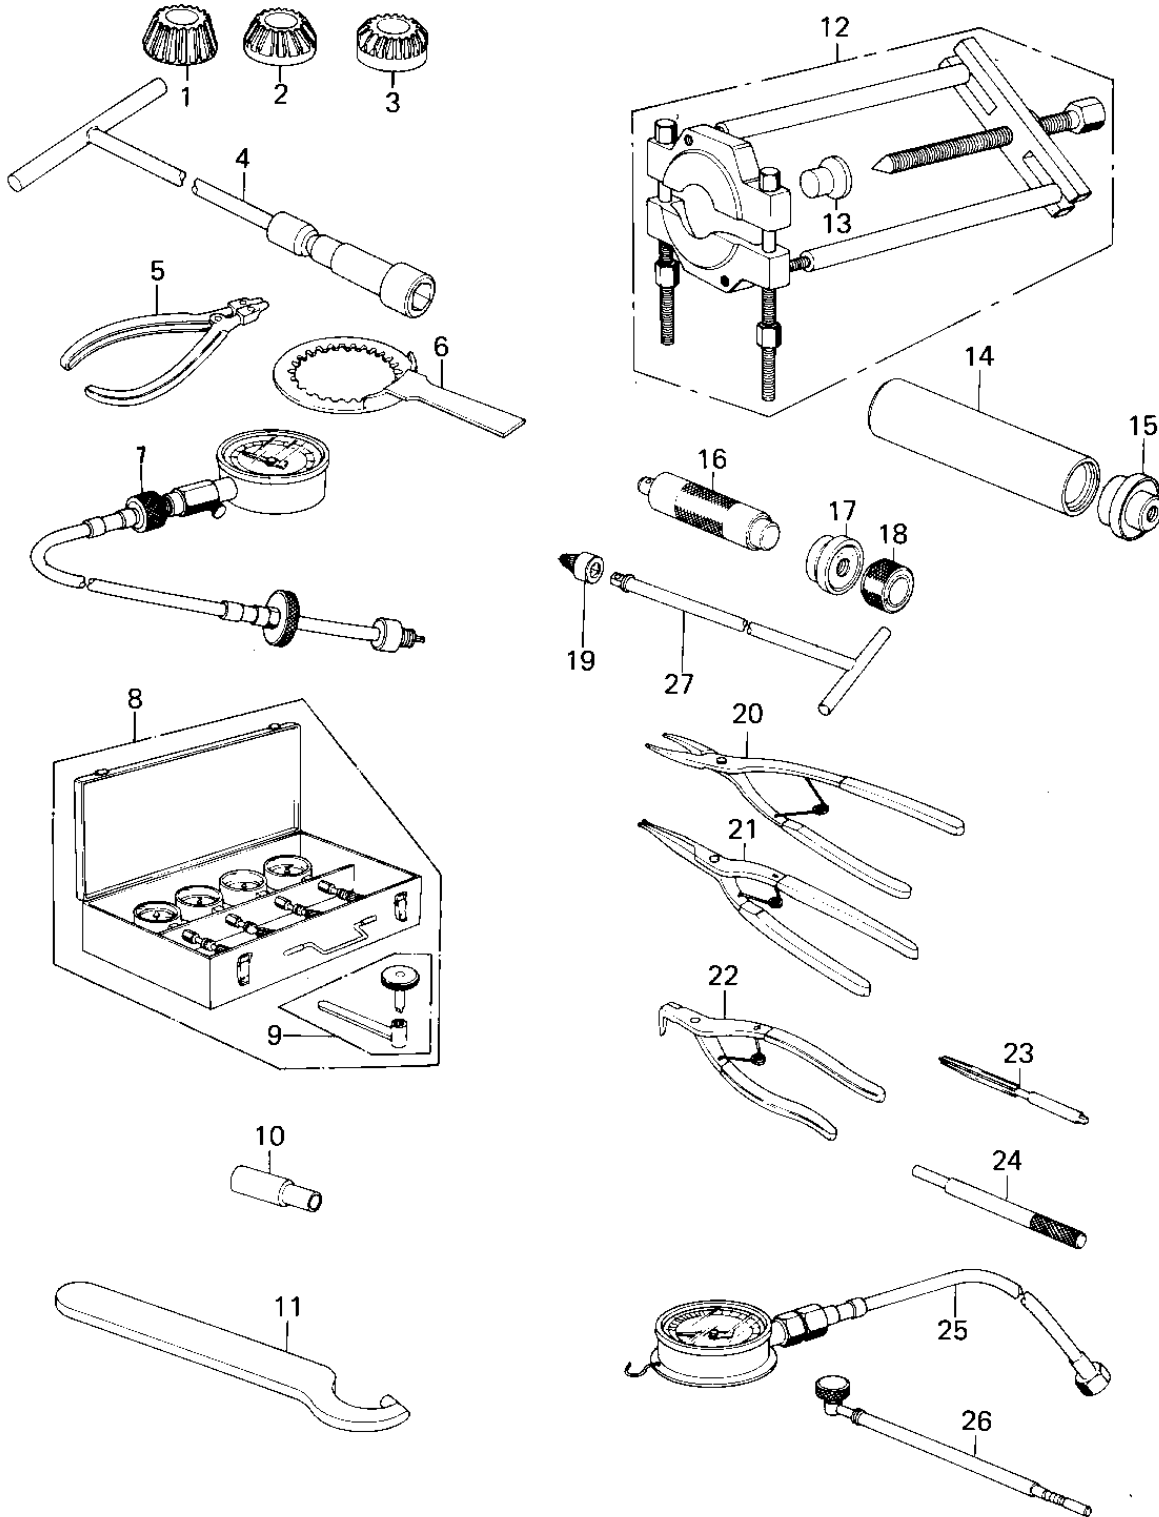

1977 KZ650-B1

PARTS DIAGRAM

SPECIAL SERVICE TOOLS "A"

1977 KZ650-B1

PARTS LIST

SPECIAL SERVICE TOOLS "A"

Kawasaki

Let the Good Times Roll®

ITEM NAME

PART NUMBER

QUANTITY
