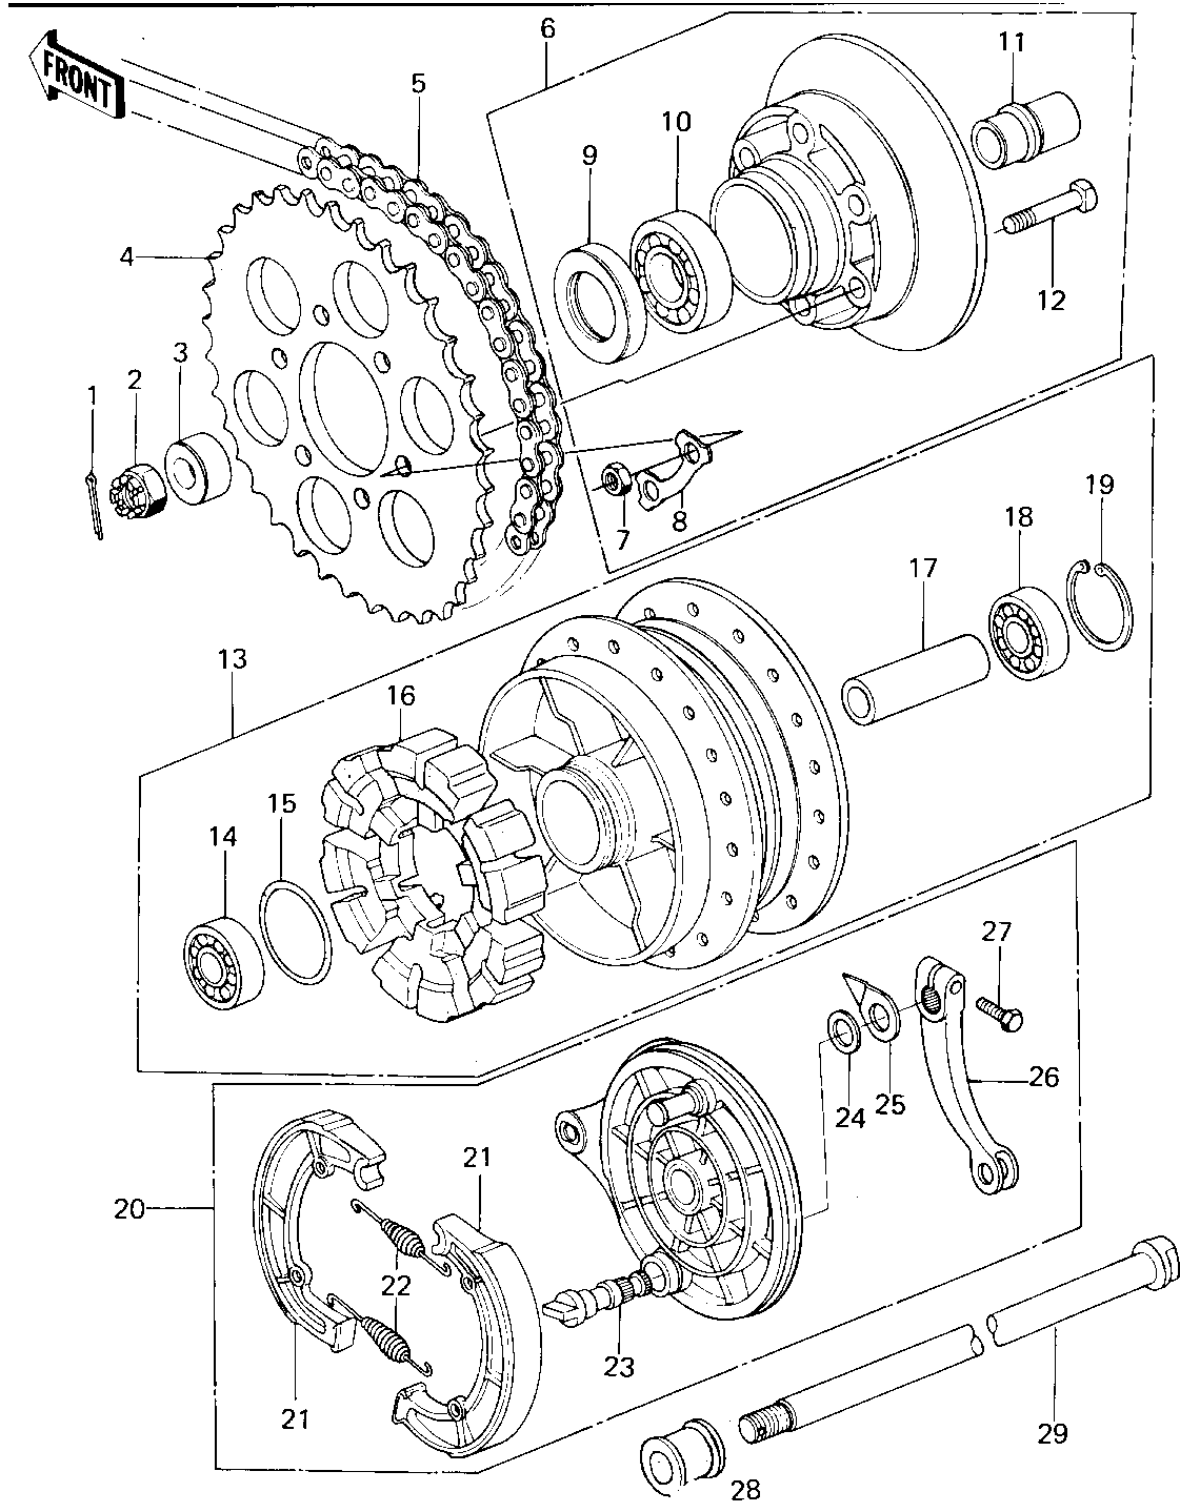

1977 KZ650-B1

PARTS DIAGRAM

REAR HUB/BRAKE/CHAIN

1977 KZ650-B1

PARTS LIST

REAR HUB/BRAKE/CHAIN

Kawasaki

Let the Good Times Roll®

ITEM NAME

PART NUMBER

QUANTITY
