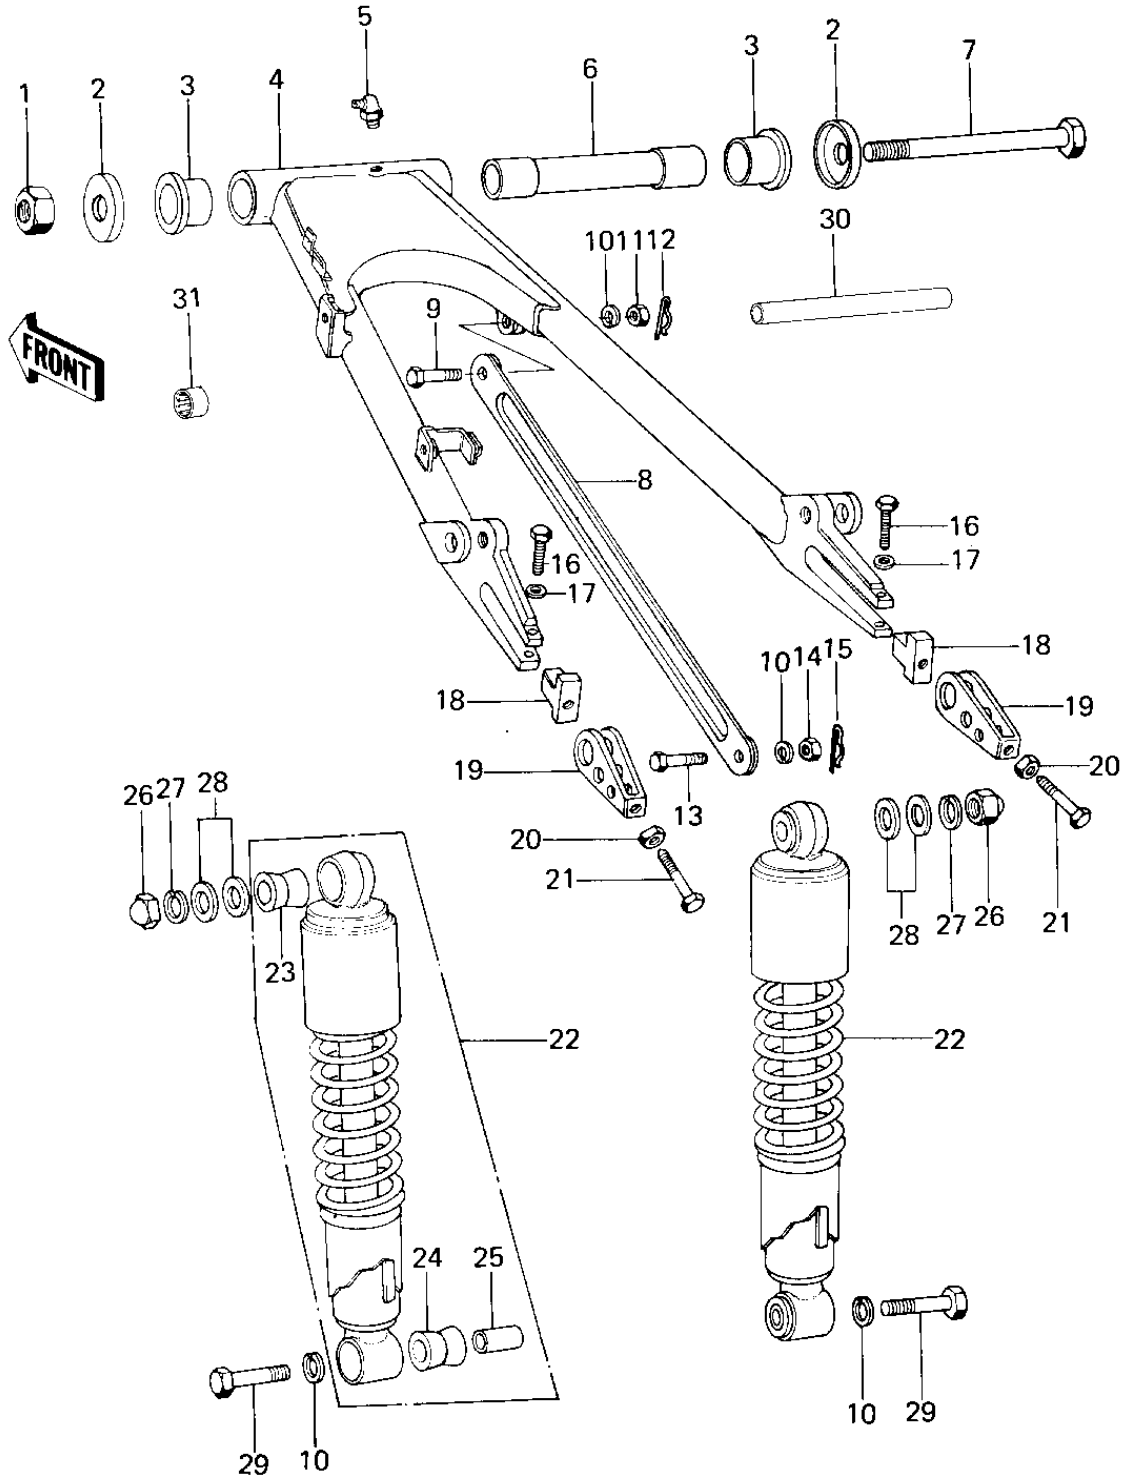

1977 KZ650-B1

PARTS DIAGRAM

SWING ARM/SHOCK ABSORBERS

1977 KZ650-B1

PARTS LIST

SWING ARM/SHOCK ABSORBERS

ITEM NAME

PART NUMBER

QUANTITY
