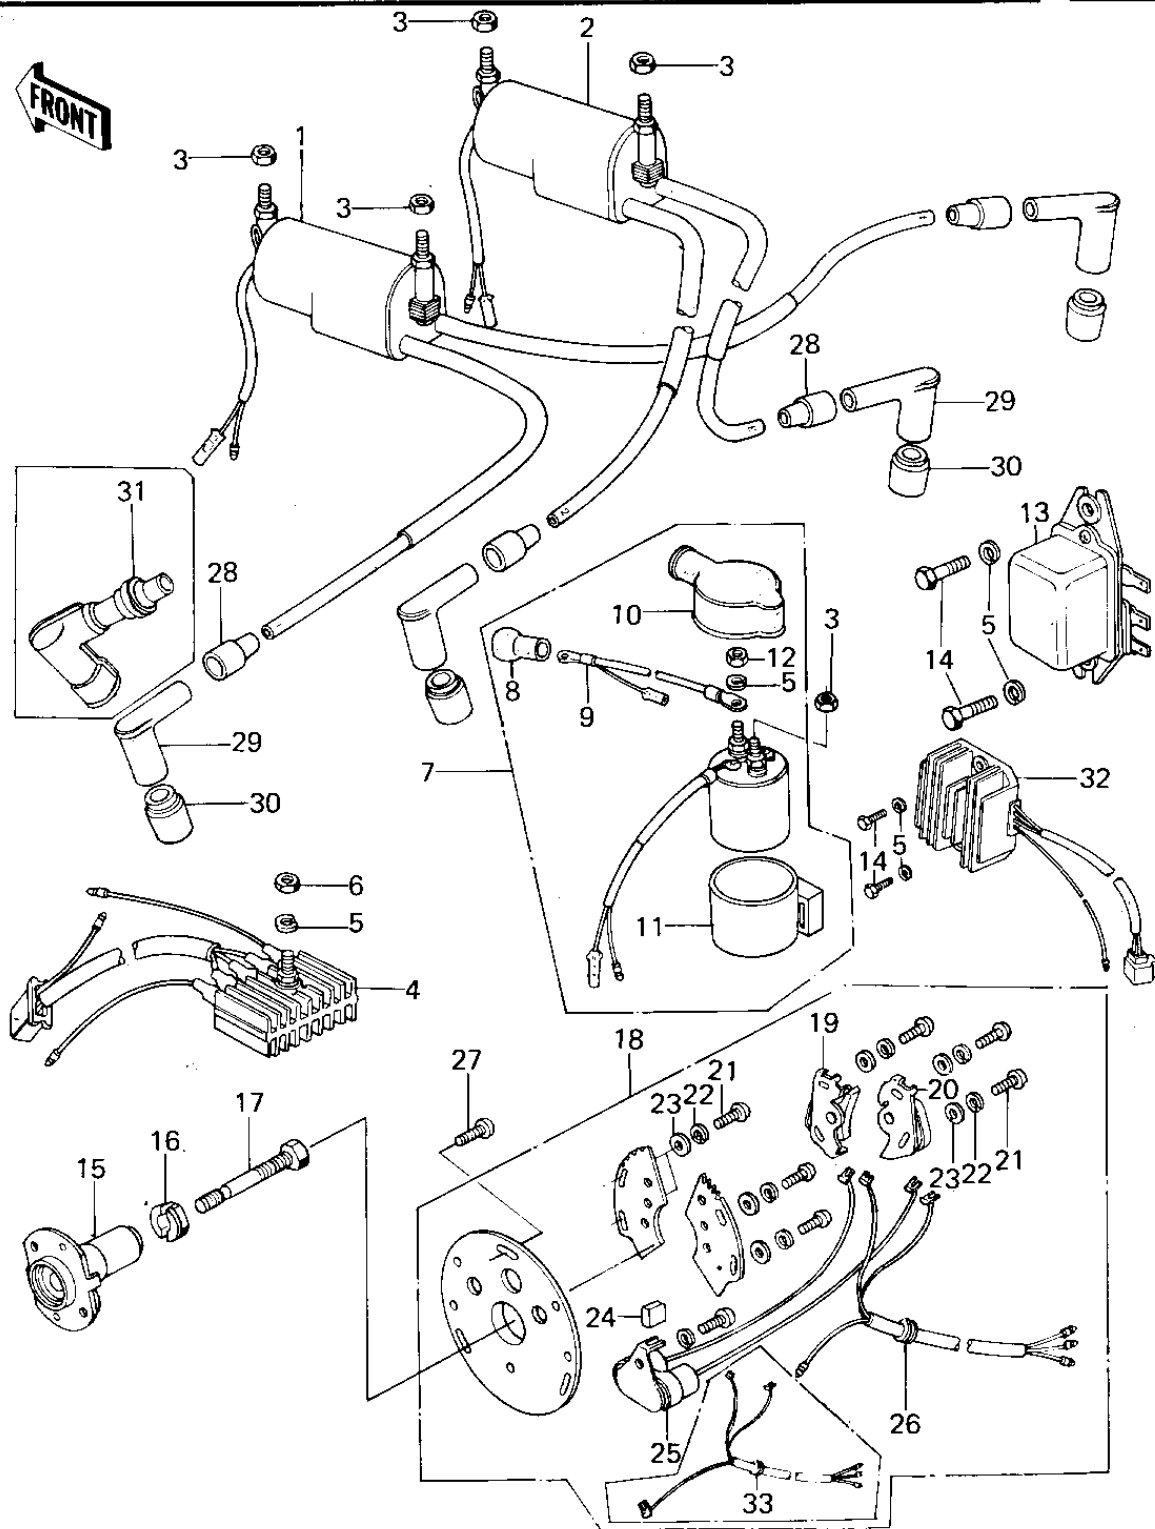

1977 KZ650-B1

PARTS DIAGRAM

IGNITION/REGULATOR/RECTIFIER

1977 KZ650-B1

PARTS LIST

IGNITION/REGULATOR/RECTIFIER

ITEM NAME

PART NUMBER

QUANTITY
