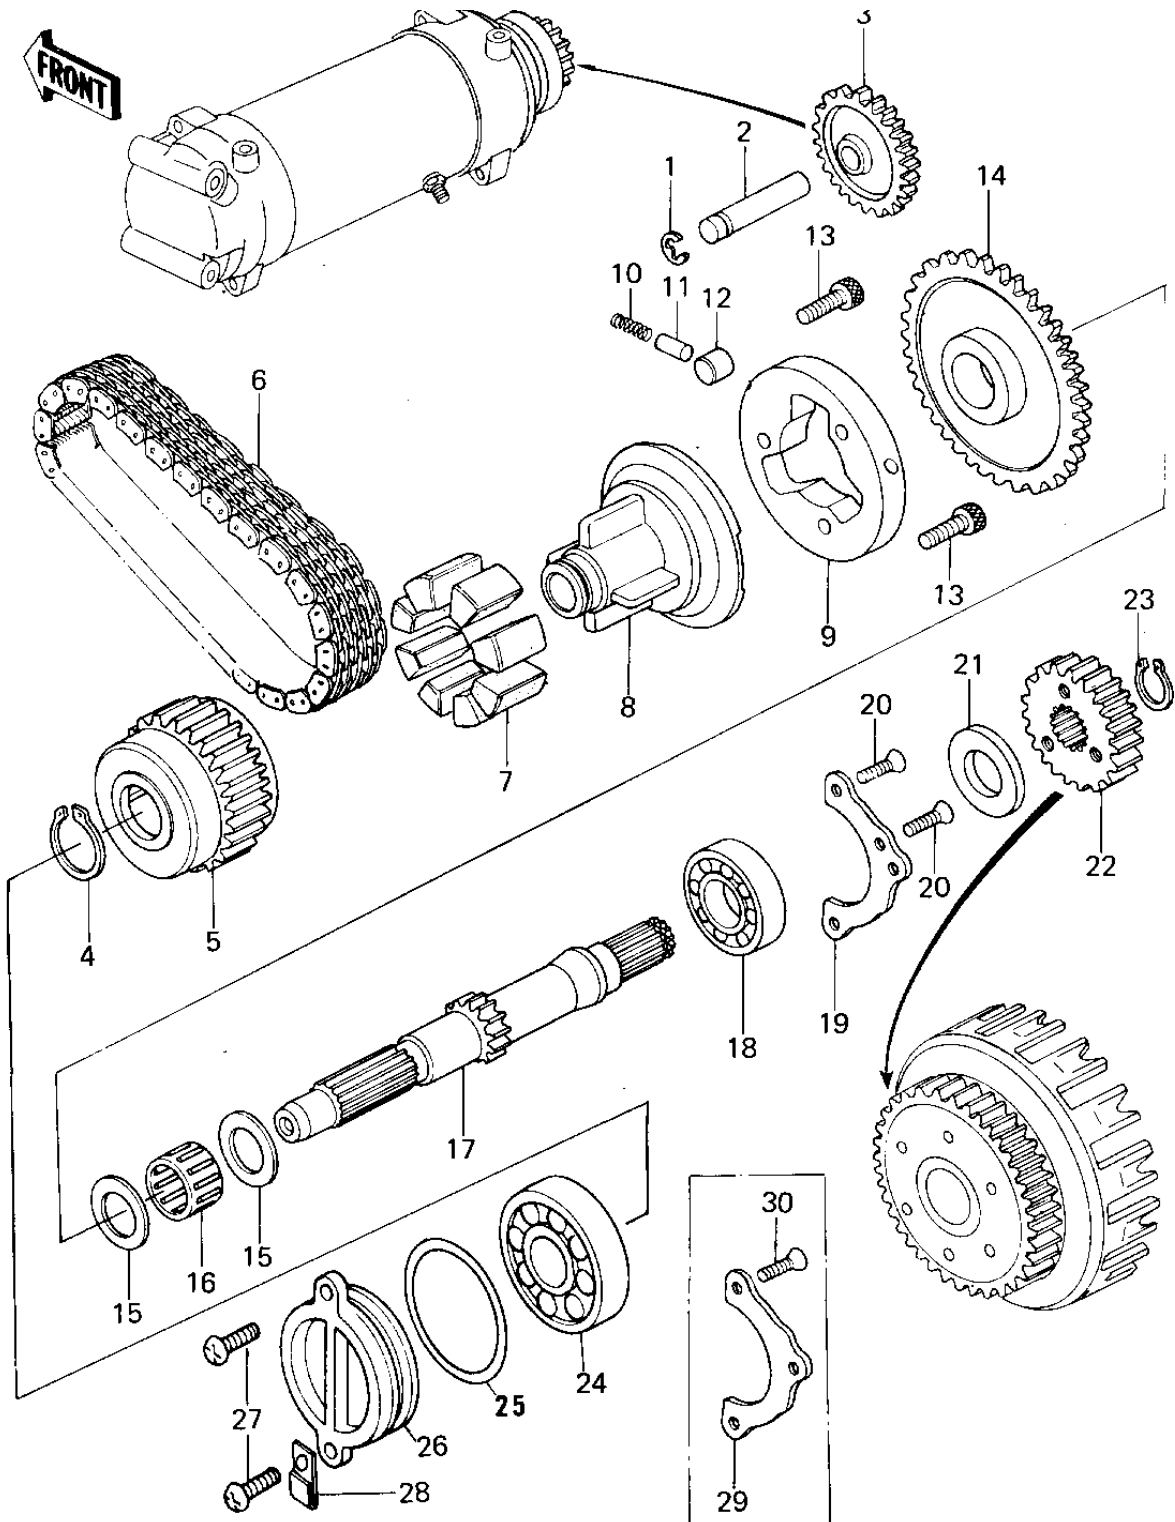

1977 KZ650-B1

PARTS DIAGRAM

SECONDARY SHAFT/STARTER CLUTCH

1977 KZ650-B1

PARTS LIST

SECONDARY SHAFT/STARTER CLUTCH

ITEM NAME	PART NUMBER	QUANTITY
-----------	-------------	----------
