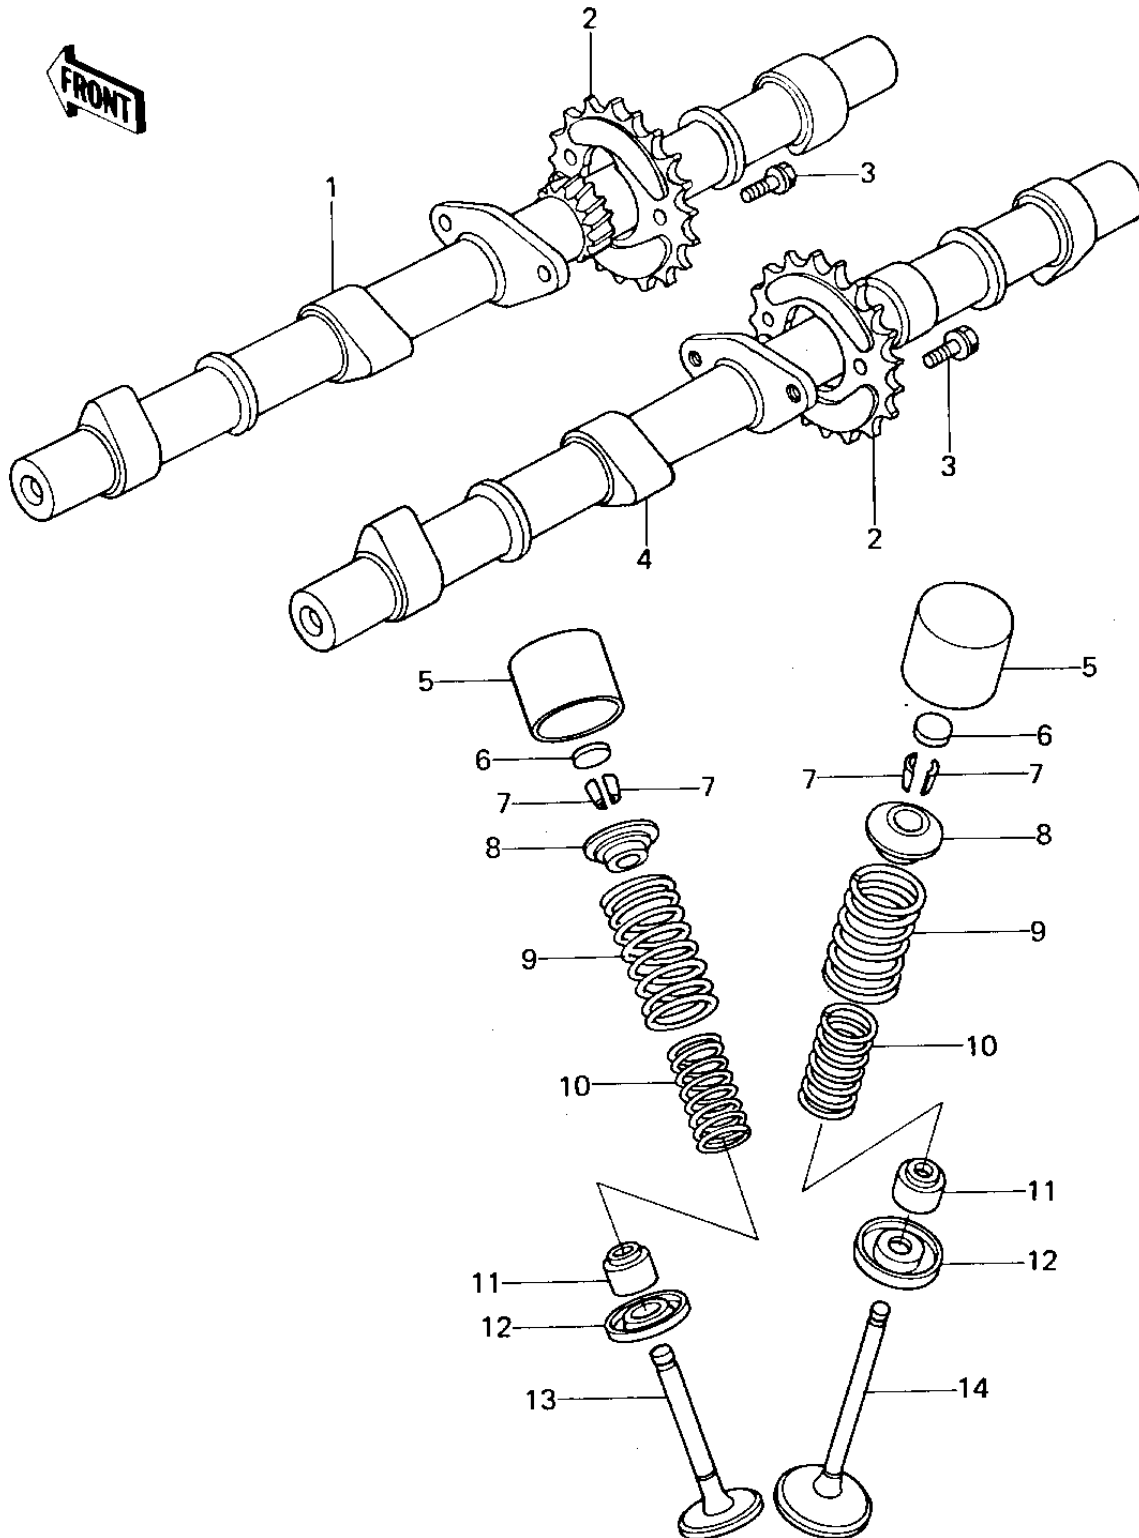

1979 KZ650-B3

PARTS DIAGRAM CAMSHAFTS/VALVES

1979 KZ650-B3

PARTS LIST

CAMSHAFTS/VALVES

ITEM NAME

PART NUMBER

QUANTITY
