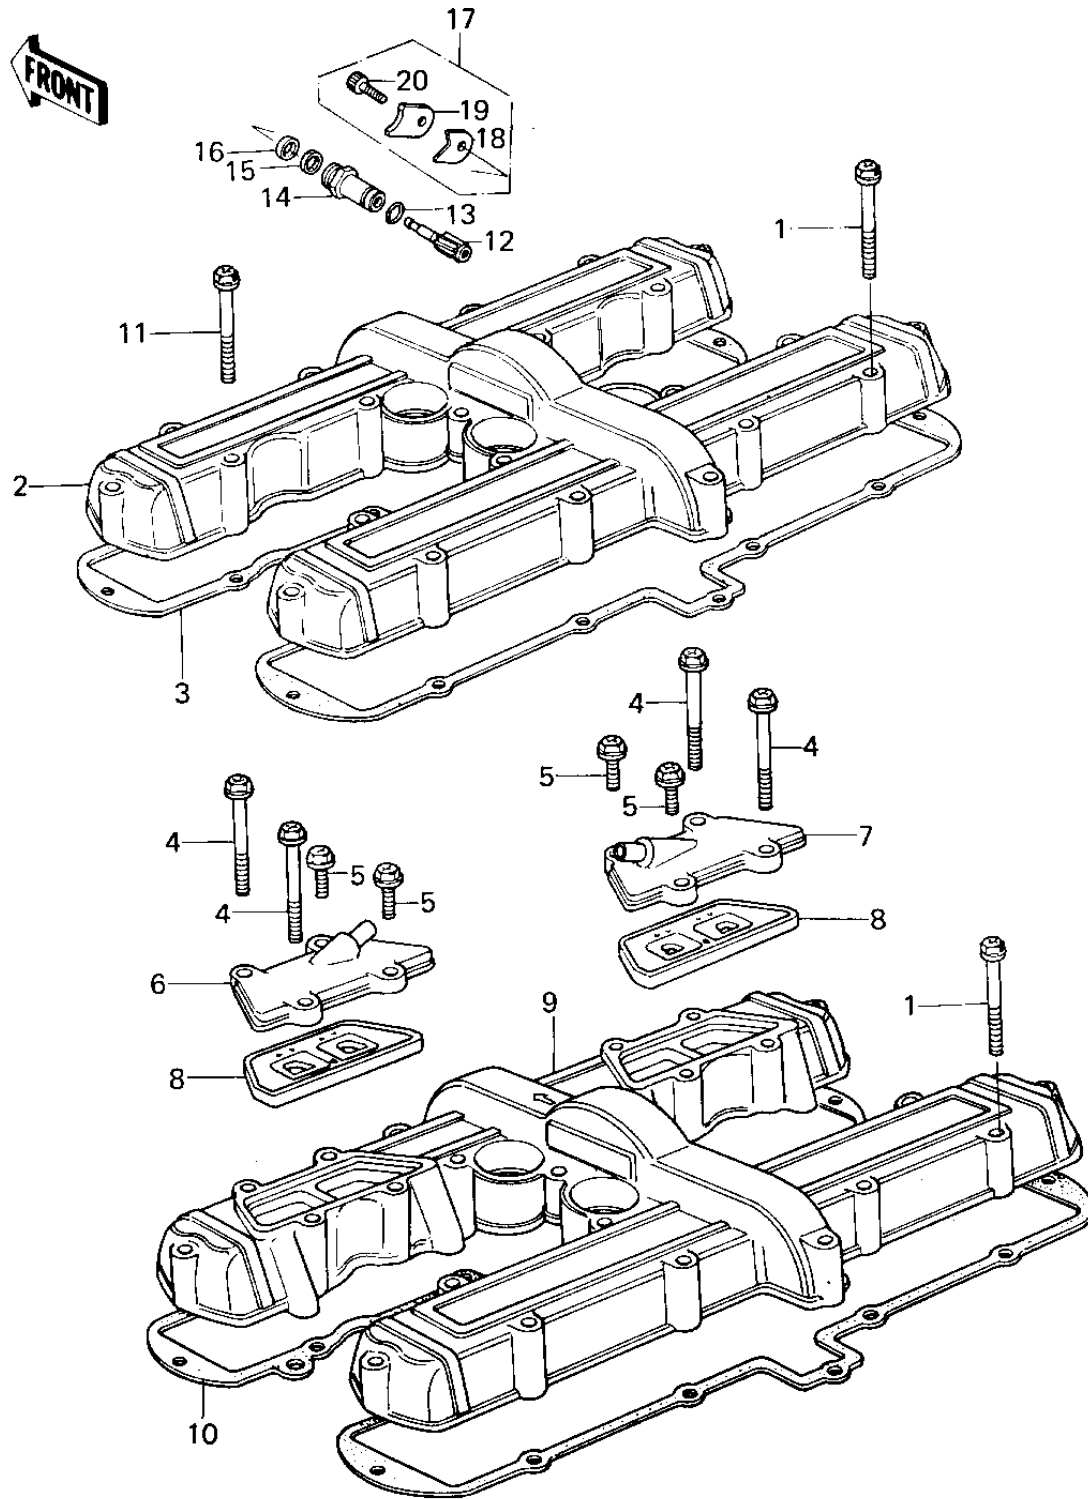

1979 KZ650-B3

PARTS DIAGRAM

CYLINDER HEAD COVERS

R

1979 KZ650-B3

PARTS LIST

CYLINDER HEAD COVERS

ITEM NAME

PART NUMBER

QUANTITY
