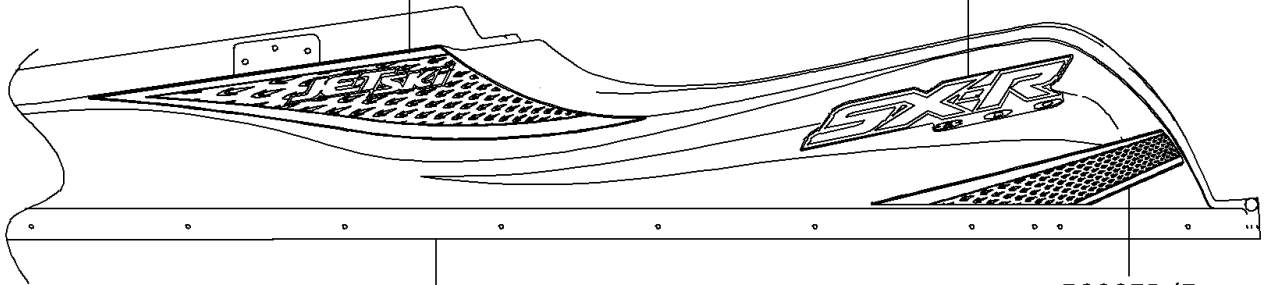

## PARTS DIAGRAM

Decals(Green)(A7F)

F3880C

56052A

Ref. Flame Arrester

56067F/G

Ref. Engine Hood

56052

56067B/C

56052B

Ref. Hull

56067D/E

56067/A

Ref. Hull