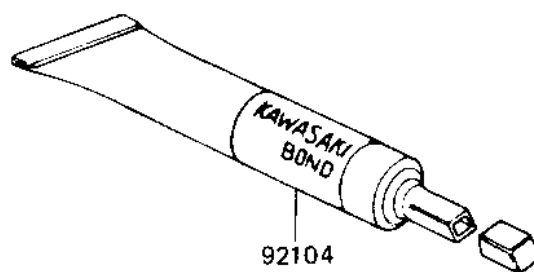

1983 KDX80

PARTS DIAGRAM

OWNER TOOLS

Kawasaki

Let the Good Times Roll®

F2810-0034

1983 KDX80

PARTS LIST OWNER TOOLS

ITEM NAME

PART NUMBER

QUANTITY
