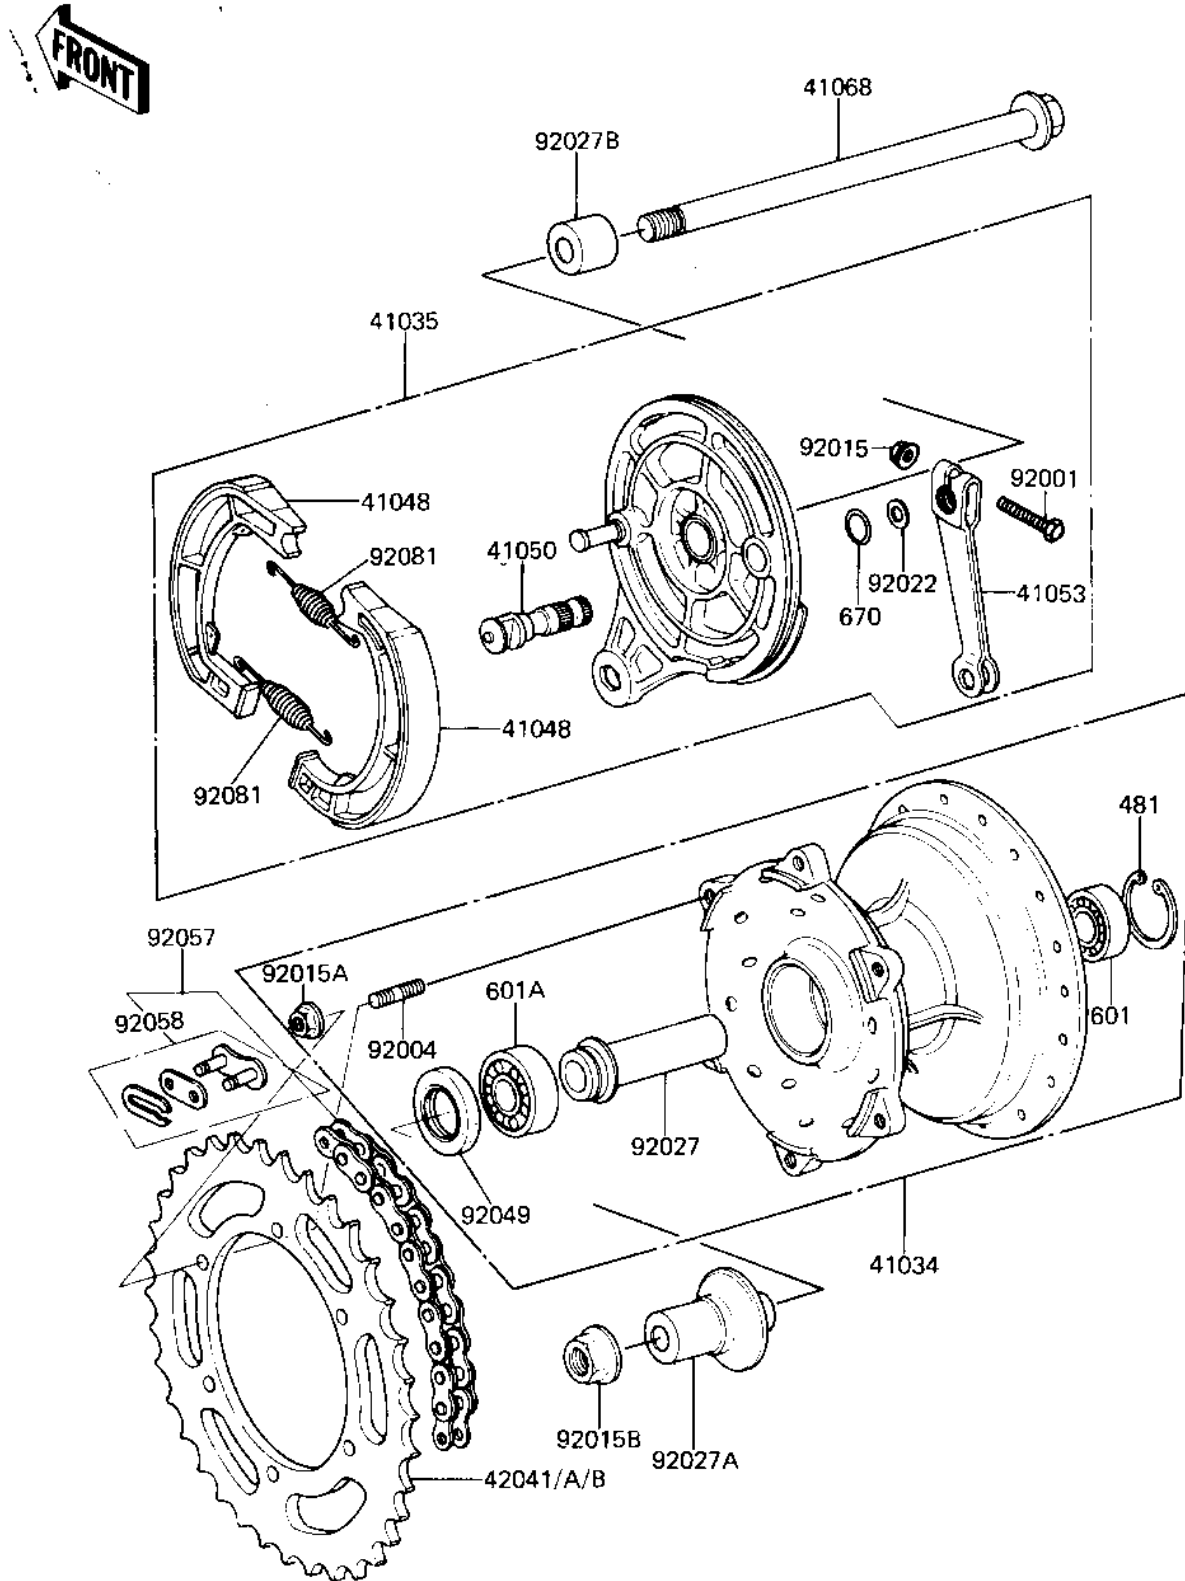

1983 KDX80

PARTS DIAGRAM

REAR HUB/BRAKE/CHAIN

F2240-0026

1983 KDX80

PARTS LIST

REAR HUB/BRAKE/CHAIN

Kawasaki

Let the Good Times Roll®

ITEM NAME

PART NUMBER

QUANTITY
