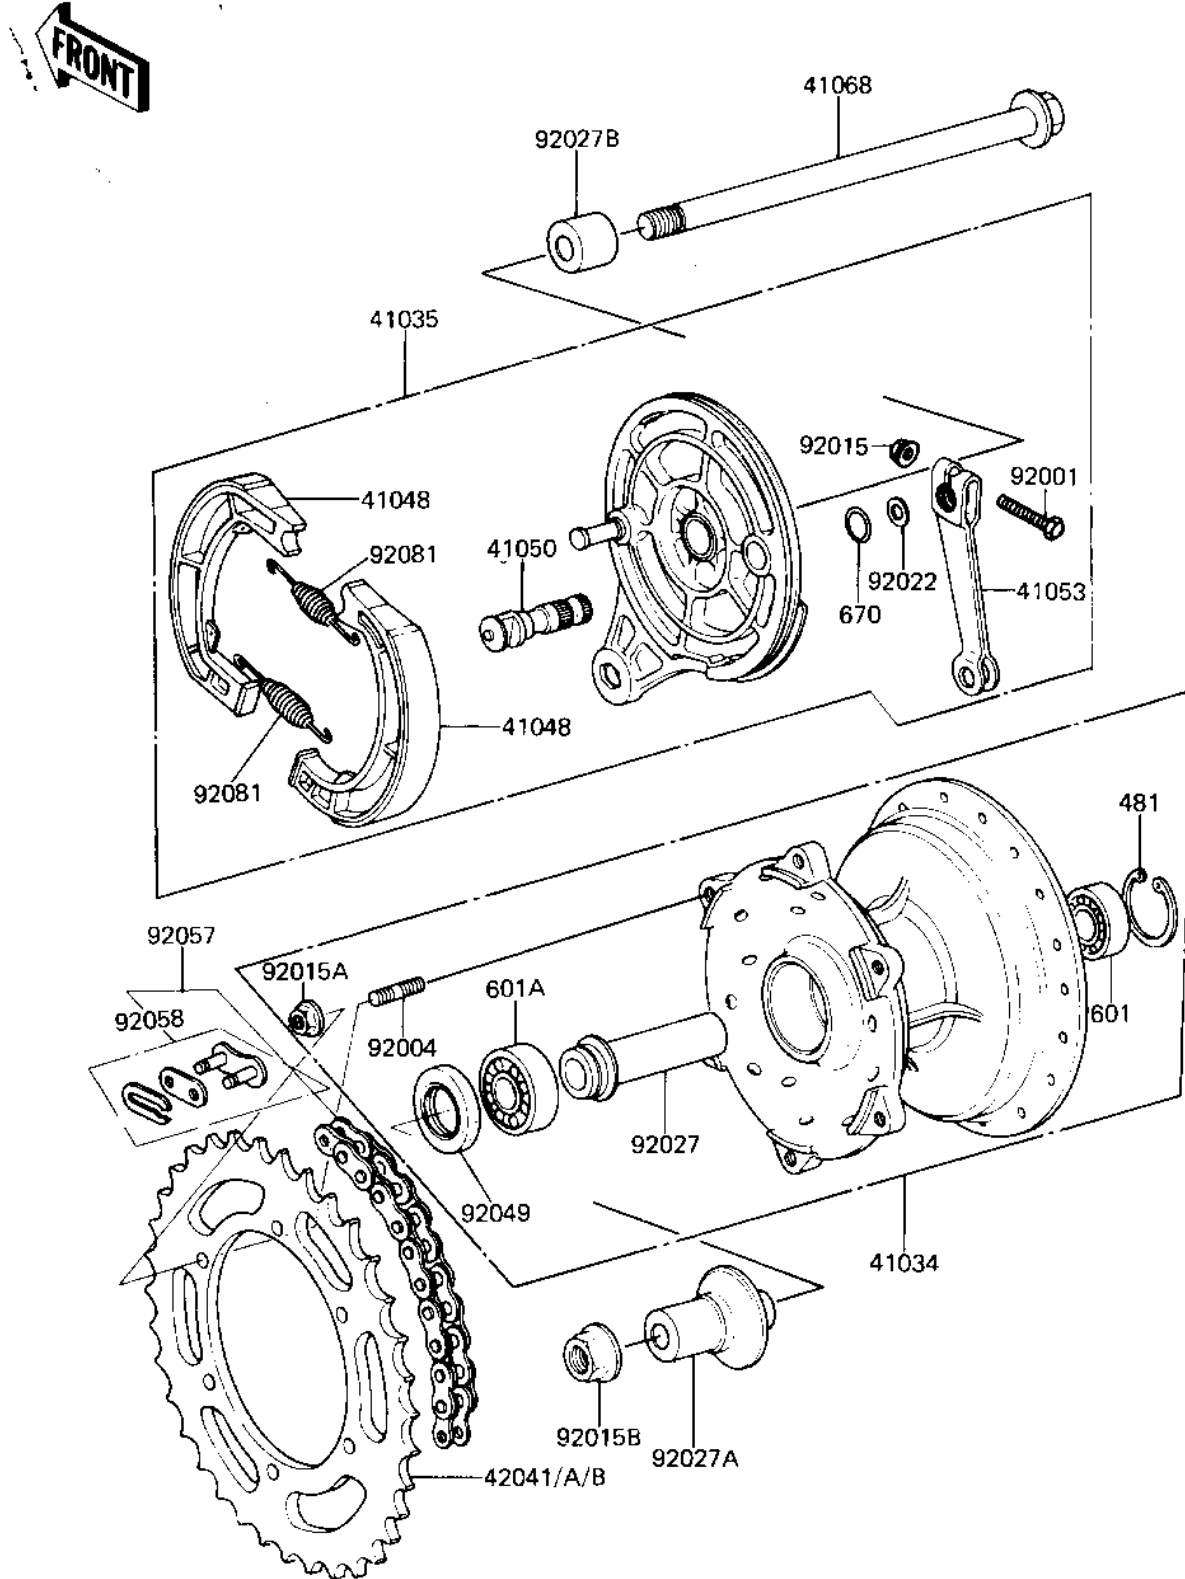

1982 KDX80

PARTS DIAGRAM

REAR HUB/BRAKE/CHAIN

F2240-0026

1982 KDX80

PARTS LIST

REAR HUB/BRAKE/CHAIN

Kawasaki

Let the Good Times Roll®

ITEM NAME

PART NUMBER

QUANTITY
