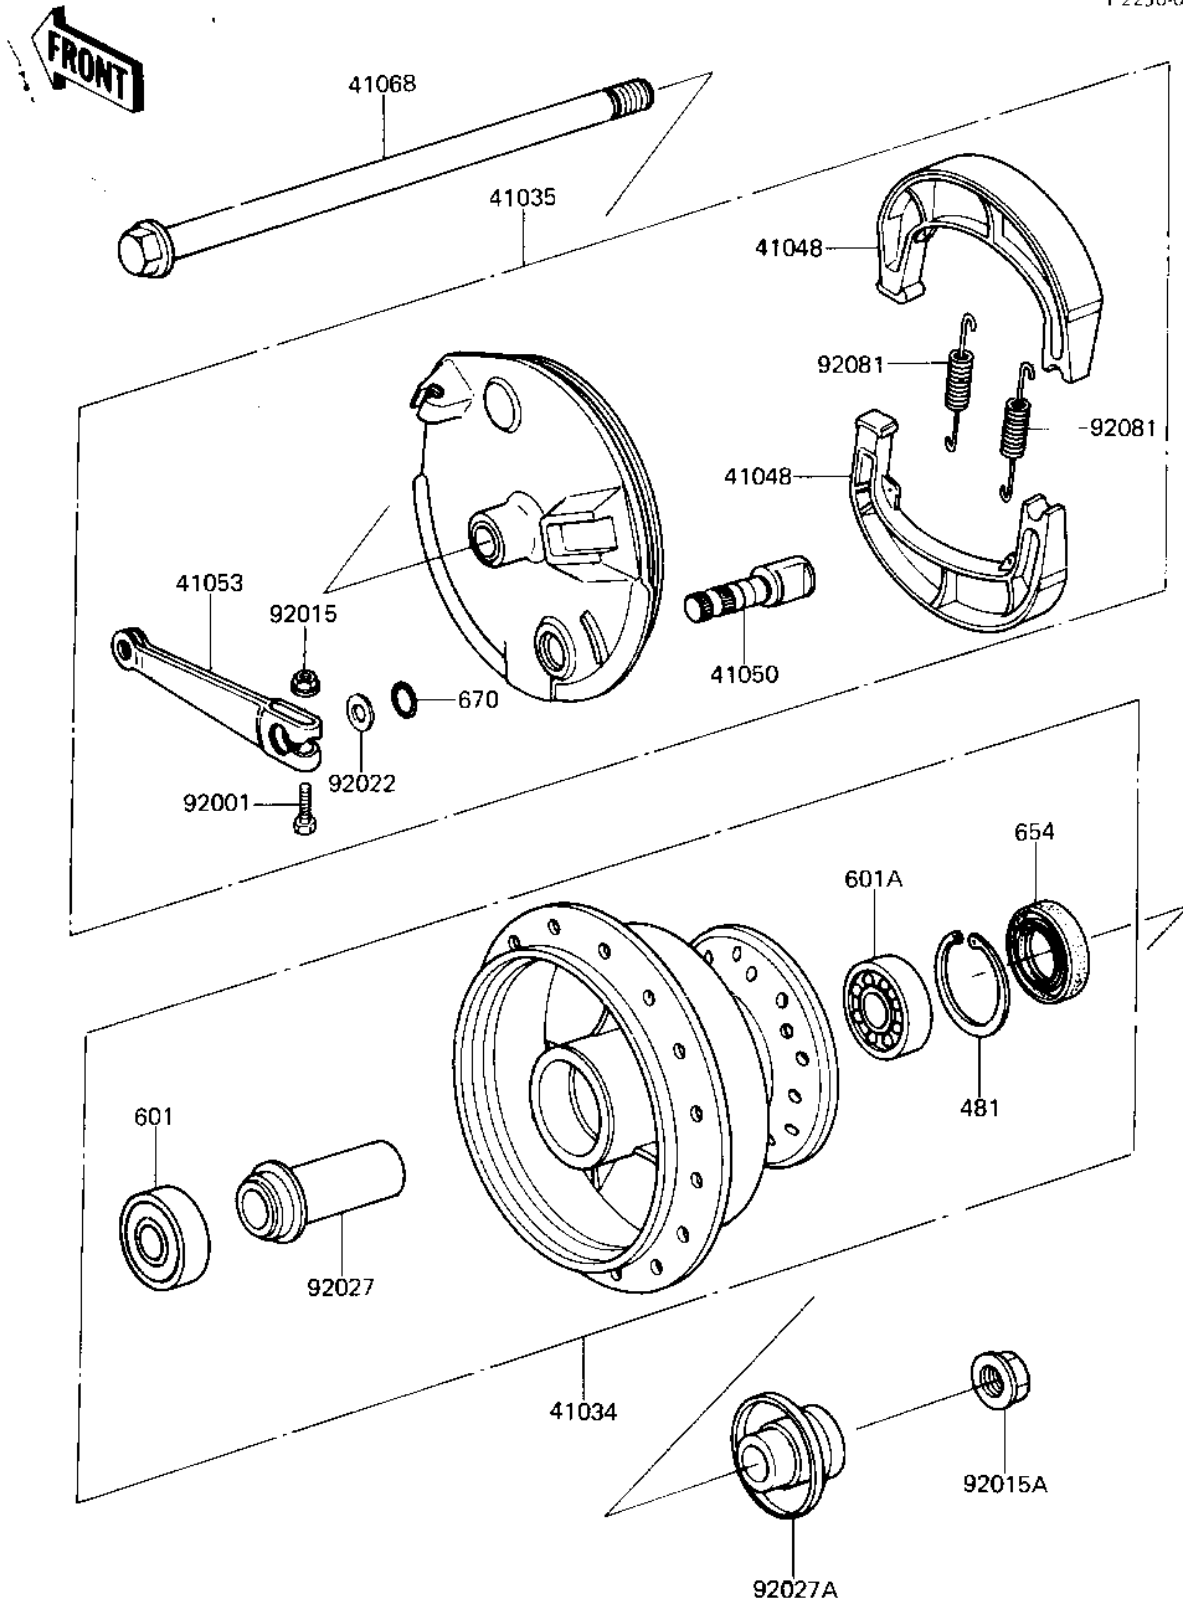

1983 KDX80

PARTS DIAGRAM FRONT HUB/BRAKE

Γ2230-0023

1983 KDX80

PARTS LIST FRONT HUB/BRAKE

ITEM NAME

PART NUMBER

QUANTITY
