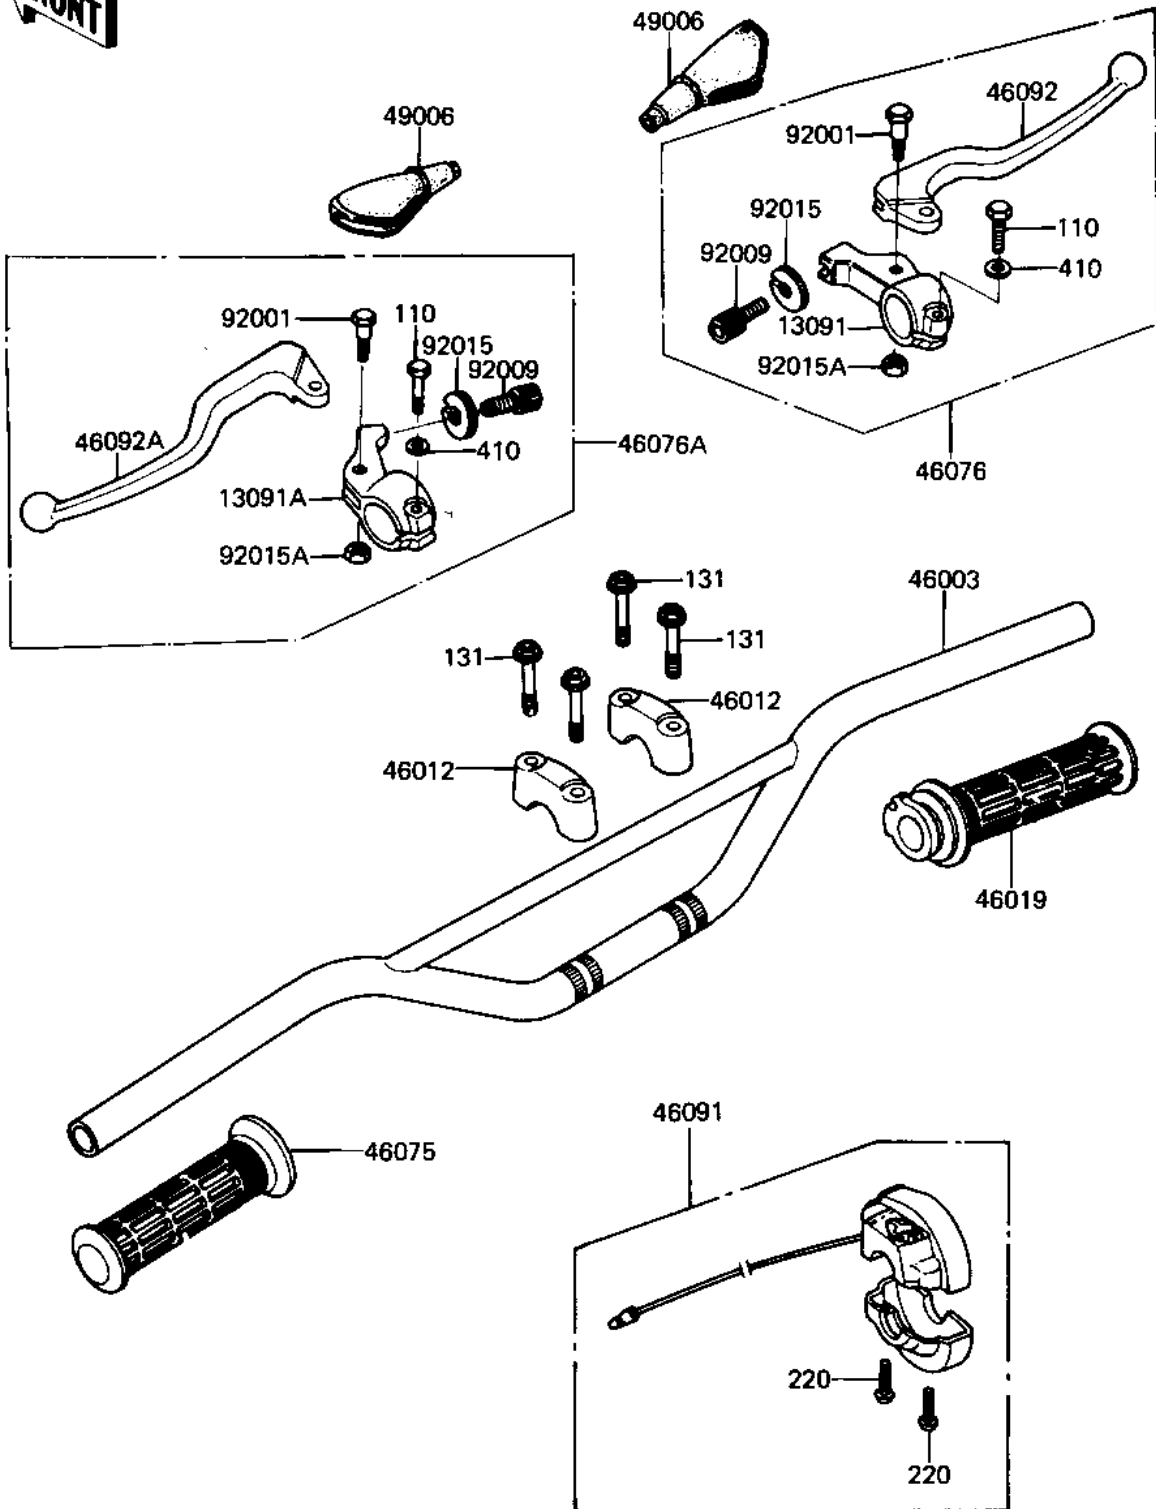

1983 KDX80

PARTS DIAGRAM

HANDLEBAR

F2310-0050

1983 KDX80

PARTS LIST HANDLEBAR

ITEM NAME

PART NUMBER

QUANTITY
