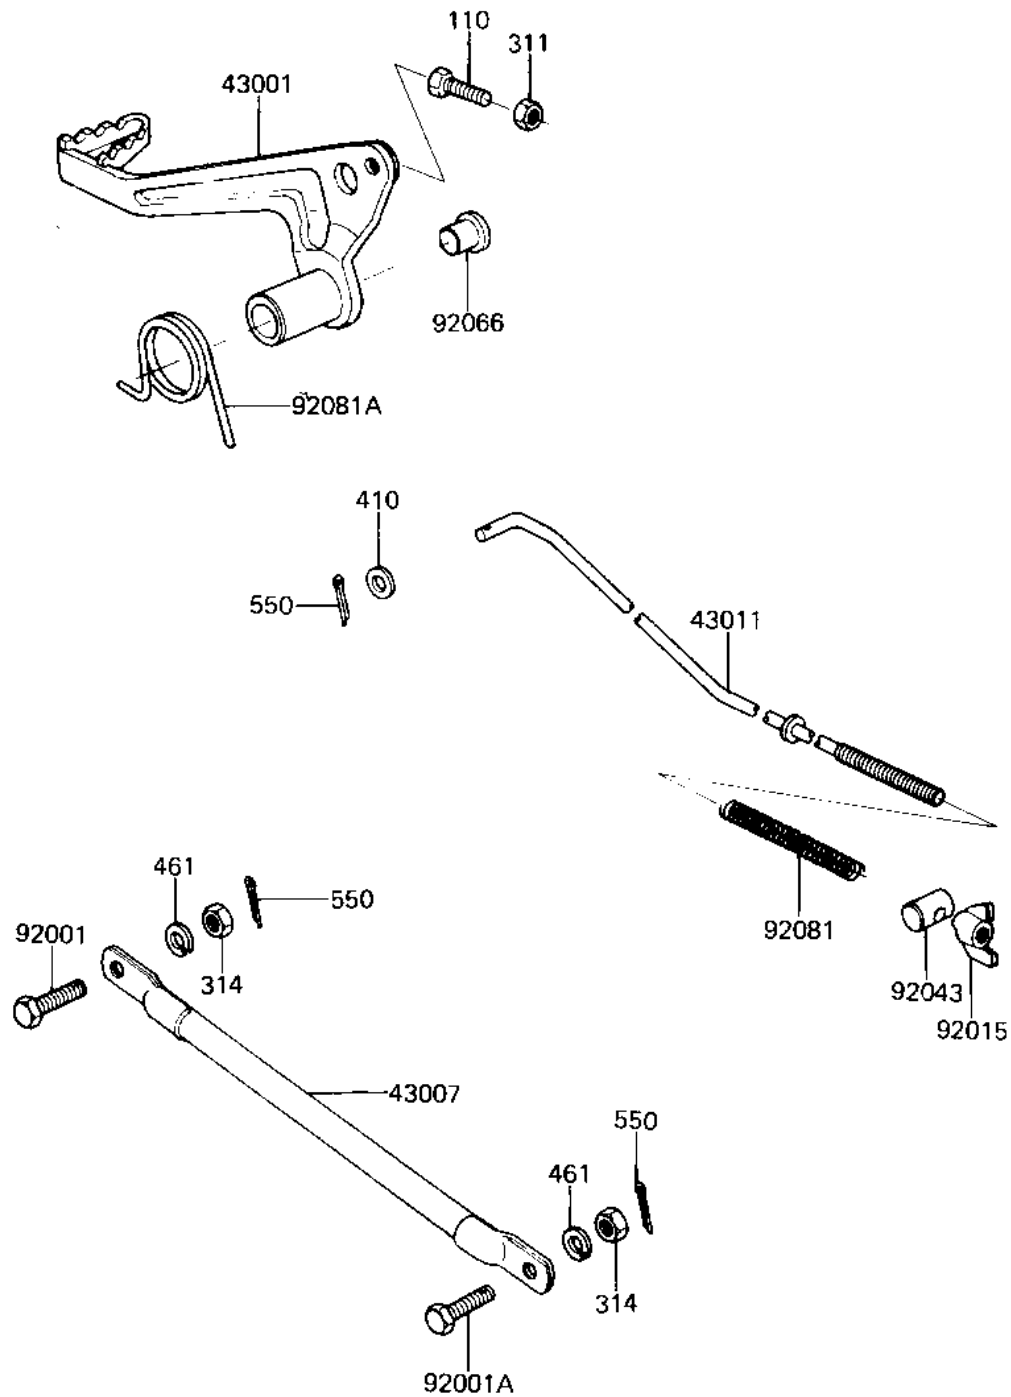

1983 KDX80

PARTS DIAGRAM

BRAKE PEDAL/TORQUE LINK

F2260-0028

1983 KDX80

PARTS LIST

BRAKE PEDAL/TORQUE LINK

Kawasaki

Let the Good Times Roll®

ITEM NAME

PART NUMBER

QUANTITY
