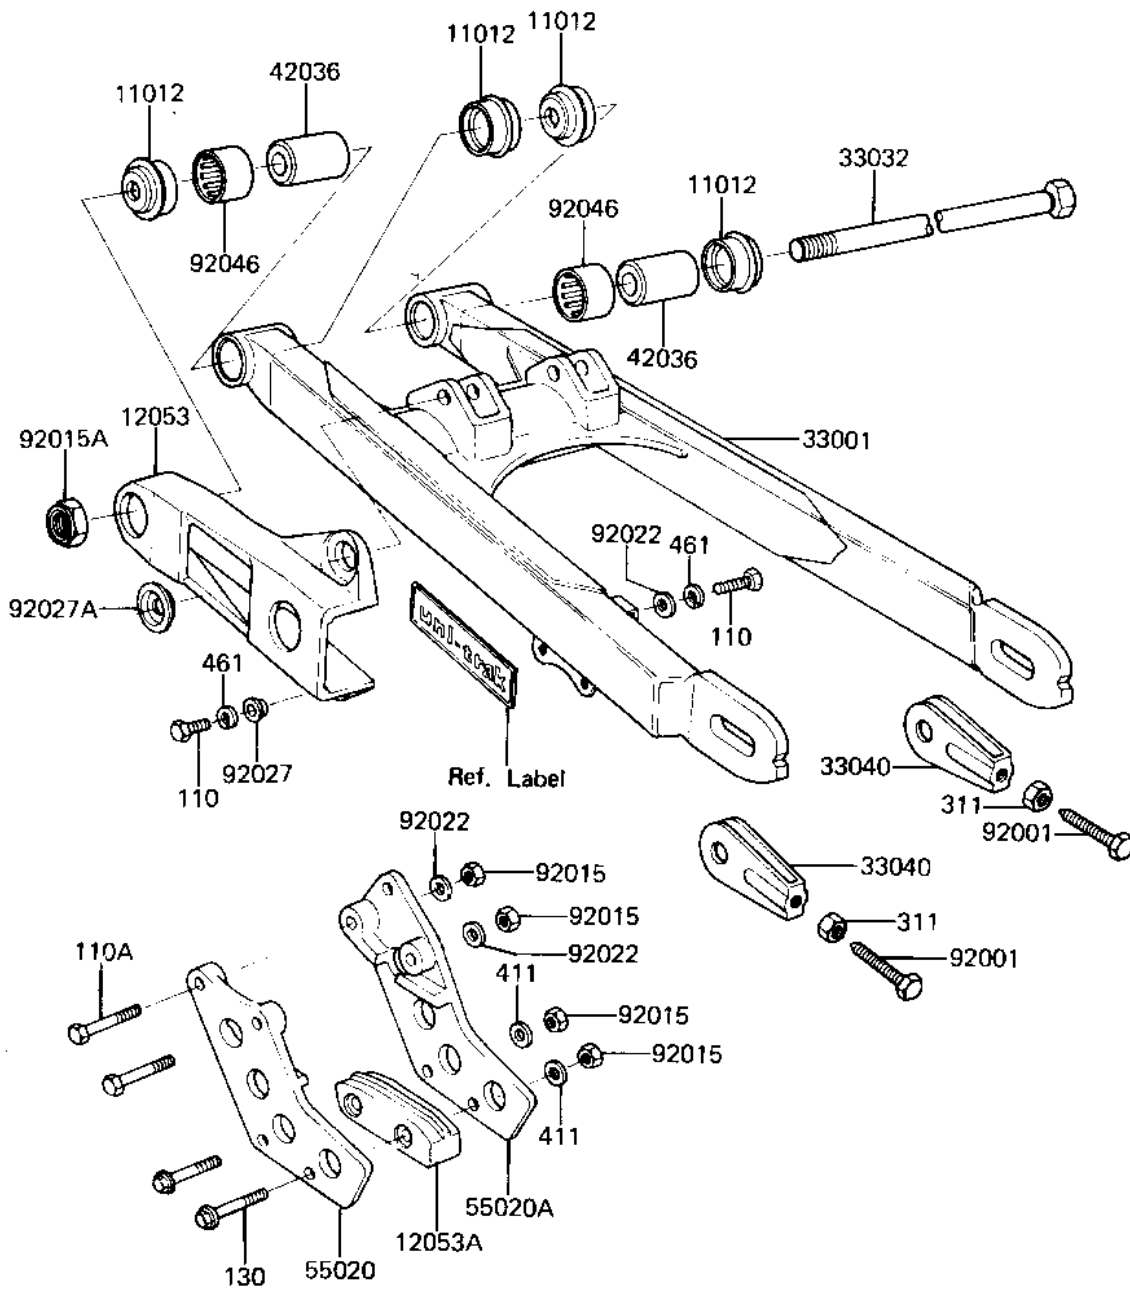

1983 KDX80

PARTS DIAGRAM

SWING ARM

Kawasaki

Let the Good Times Roll®

F2140-0032

1983 KDX80

PARTS LIST

SWING ARM

Kawasaki

Let the Good Times Roll®

ITEM NAME

PART NUMBER

QUANTITY
