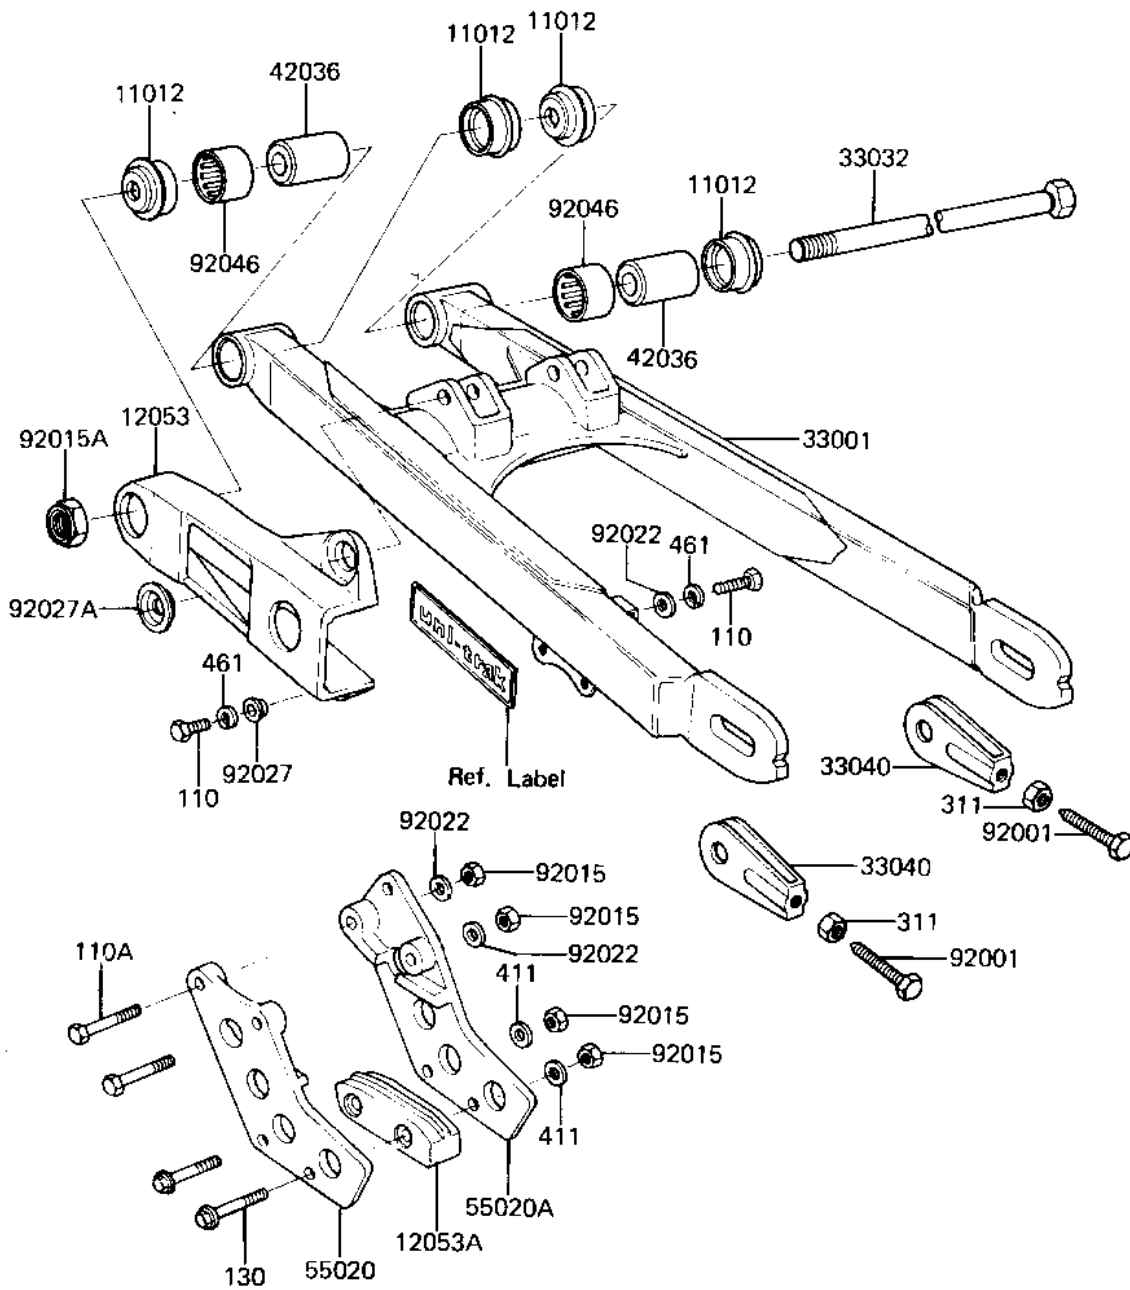

1982 KDX80

PARTS DIAGRAM

SWING ARM

F2140-0032

1982 KDX80

PARTS LIST

SWING ARM

Kawasaki

Let the Good Times Roll®

ITEM NAME

PART NUMBER

QUANTITY
