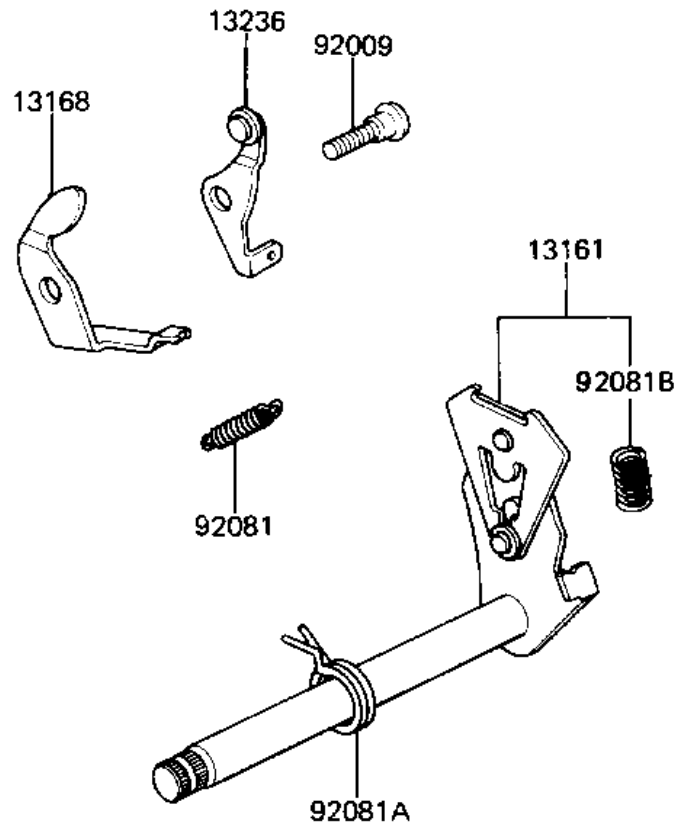

1983 KDX80

PARTS DIAGRAM

GEAR CHANGE MECHANISM

E1370-0024

1983 KDX80

PARTS LIST

GEAR CHANGE MECHANISM

Kawasaki

Let the Good Times Roll®

ITEM NAME

PART NUMBER

QUANTITY
