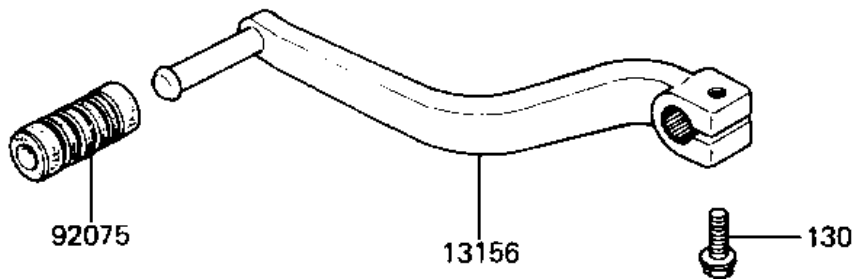

1983 KDX80

PARTS DIAGRAM

GEAR CHANGE MECHANISM

E1370-0024

1983 KDX80

PARTS LIST

GEAR CHANGE MECHANISM

Kawasaki

Let the Good Times Roll®

ITEM NAME

PART NUMBER

QUANTITY
