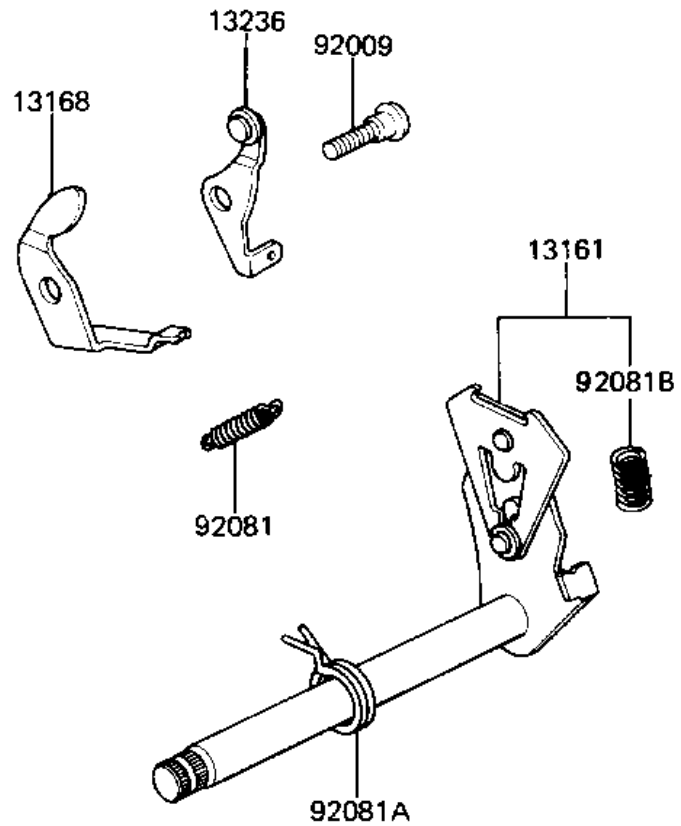

1982 KDX80

PARTS DIAGRAM

GEAR CHANGE MECHANISM

E1370-0024

1982 KDX80

PARTS LIST

GEAR CHANGE MECHANISM

ITEM NAME

PART NUMBER

QUANTITY
