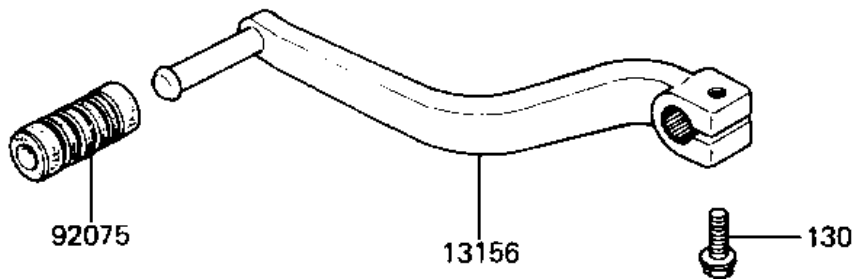

1982 KDX80

PARTS DIAGRAM

GEAR CHANGE MECHANISM

E1370-0024

1982 KDX80

PARTS LIST

GEAR CHANGE MECHANISM

ITEM NAME

PART NUMBER

QUANTITY
