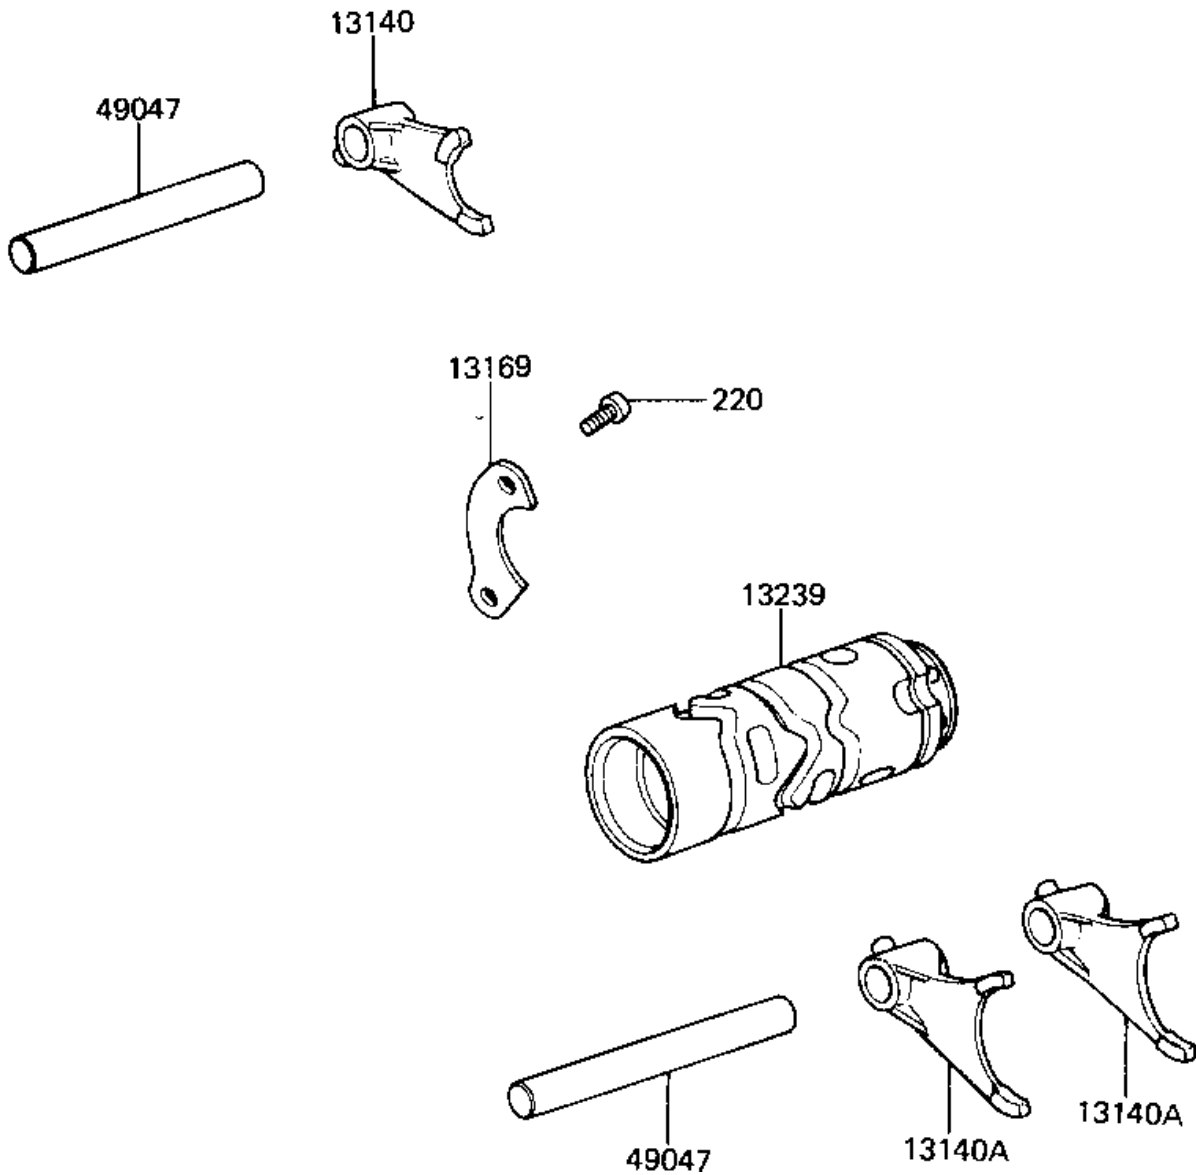

1983 KDX80

PARTS DIAGRAM

GEAR CHANGE DRUM & FORKS

E1362-0015

1983 KDX80

PARTS LIST

GEAR CHANGE DRUM & FORKS

ITEM NAME

PART NUMBER

QUANTITY
