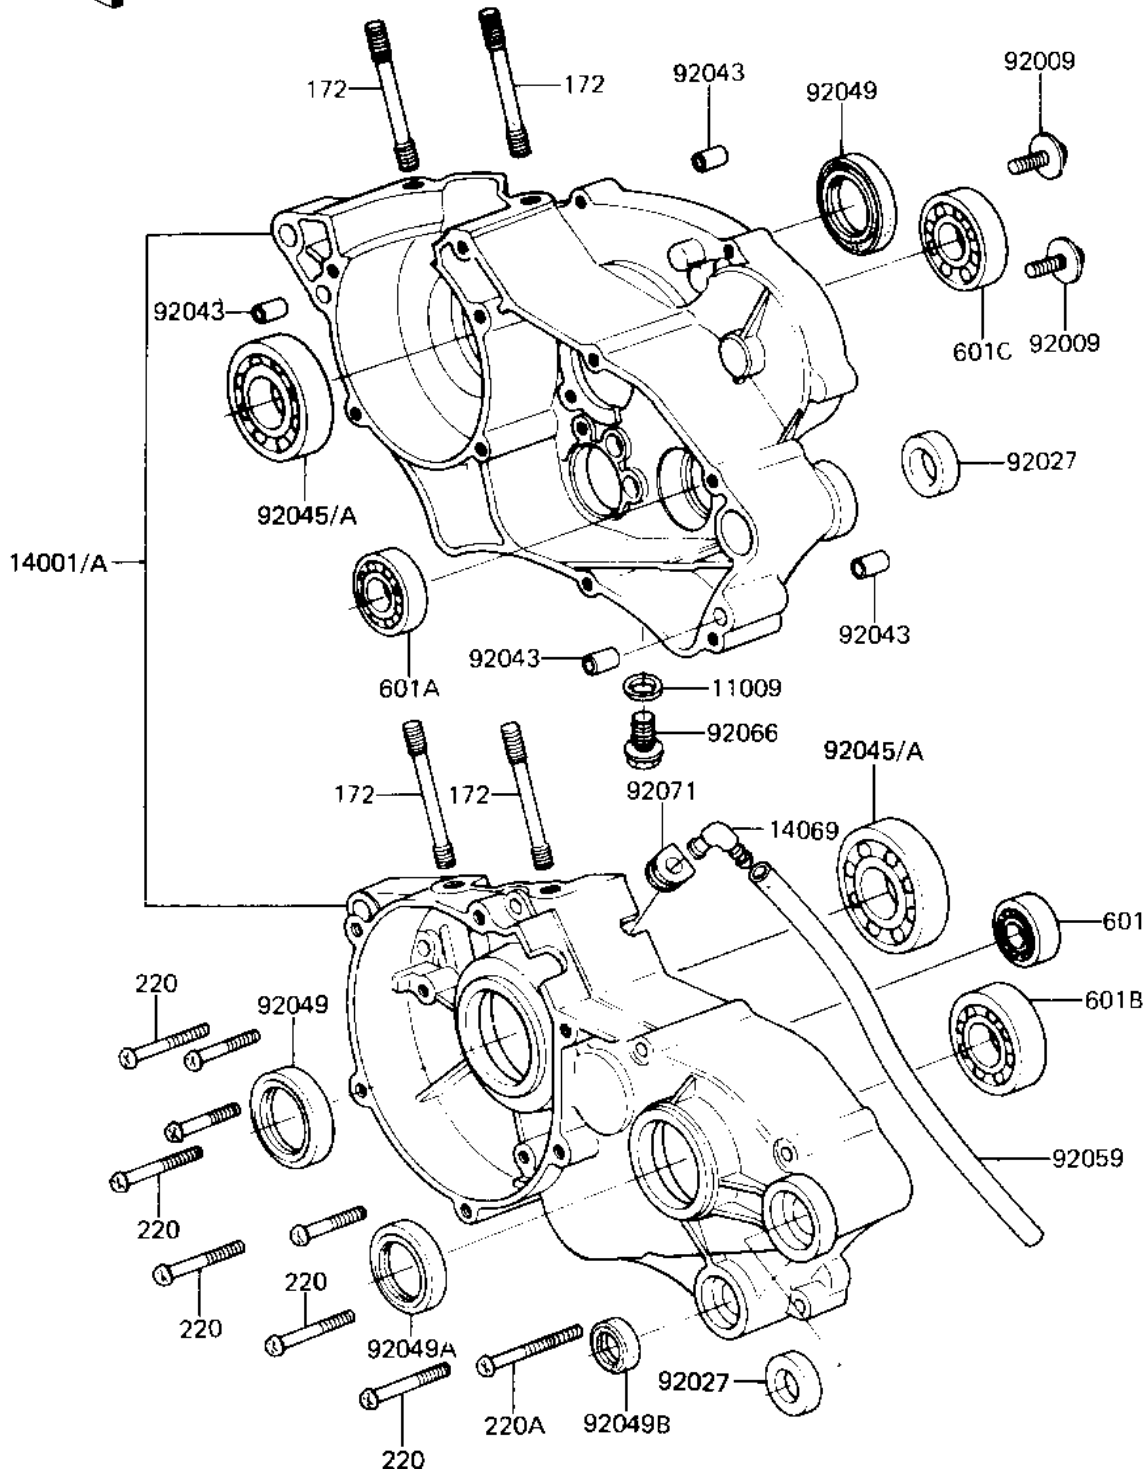

1983 KDX80

PARTS DIAGRAM

CRANKCASE

Kawasaki

Let the Good Times Roll®

E1411-0078

1983 KDX80

PARTS LIST CRANKCASE

ITEM NAME

PART NUMBER

QUANTITY
