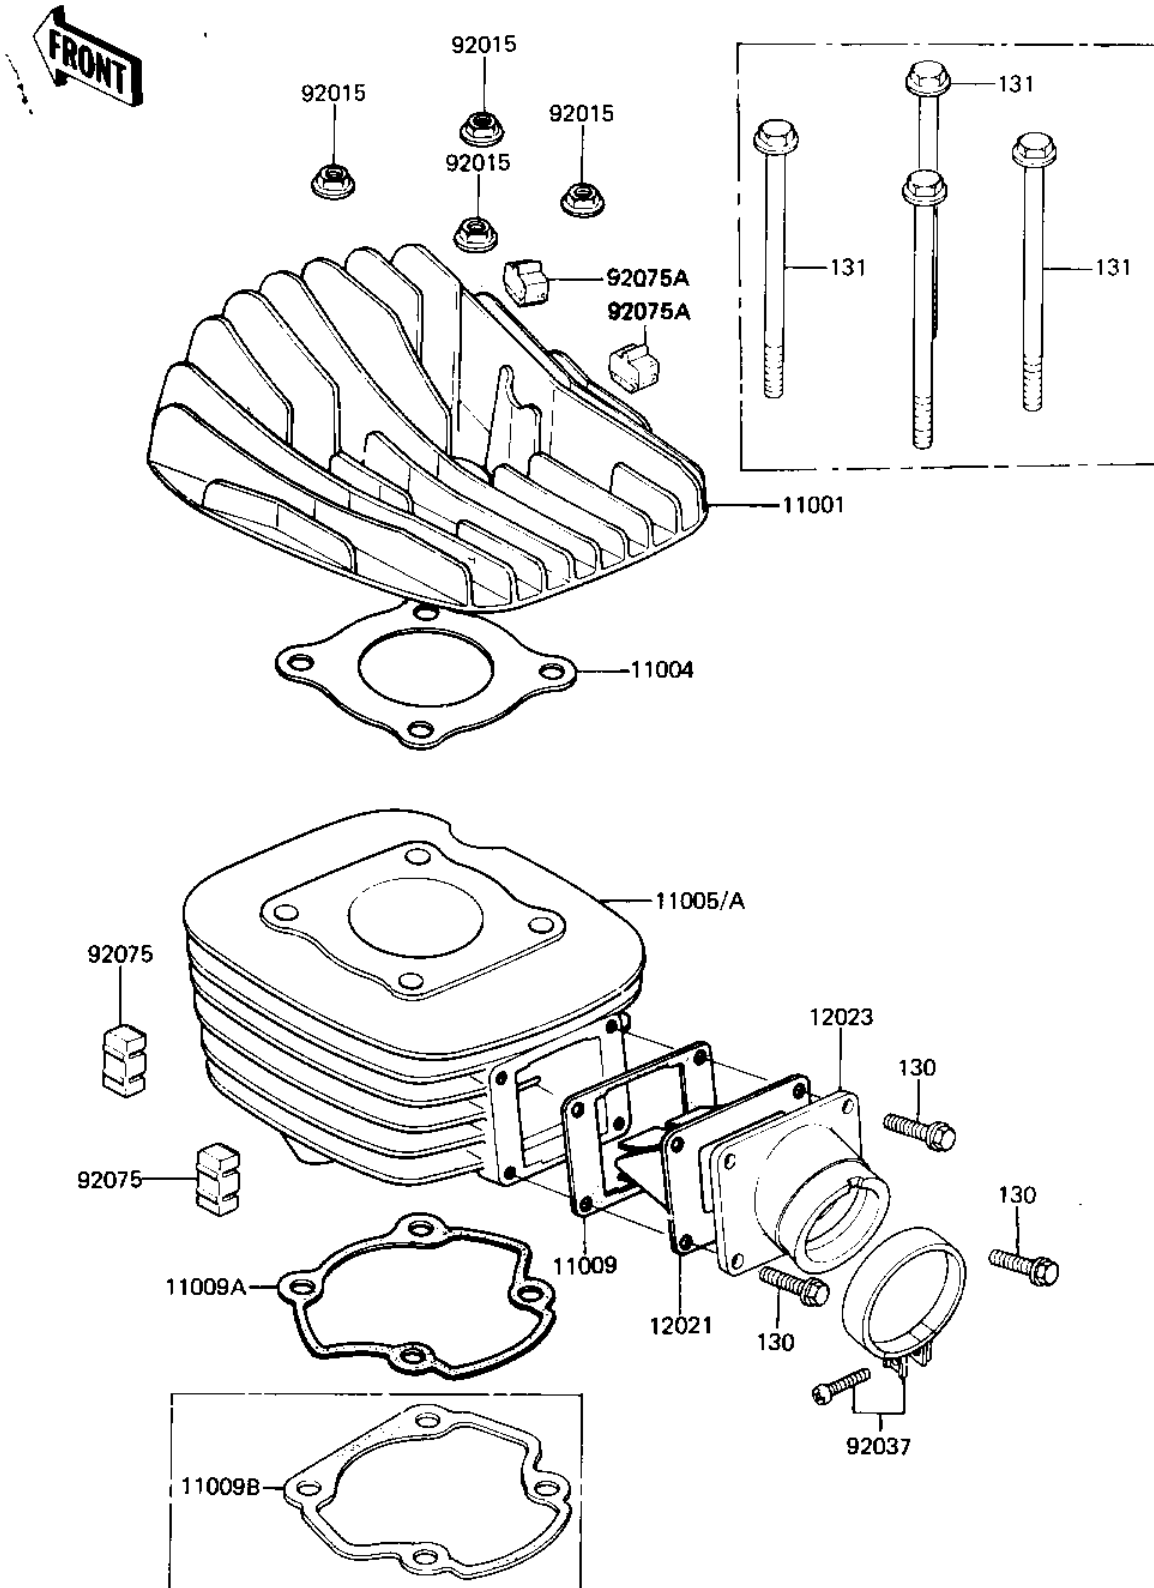

1983 KDX80

PARTS DIAGRAM

CYLINDER HEAD/CYLINDER/REED VALVE

E1111-0099

1983 KDX80

PARTS LIST

CYLINDER HEAD/CYLINDER/REED VALVE

ITEM NAME

PART NUMBER

QUANTITY
