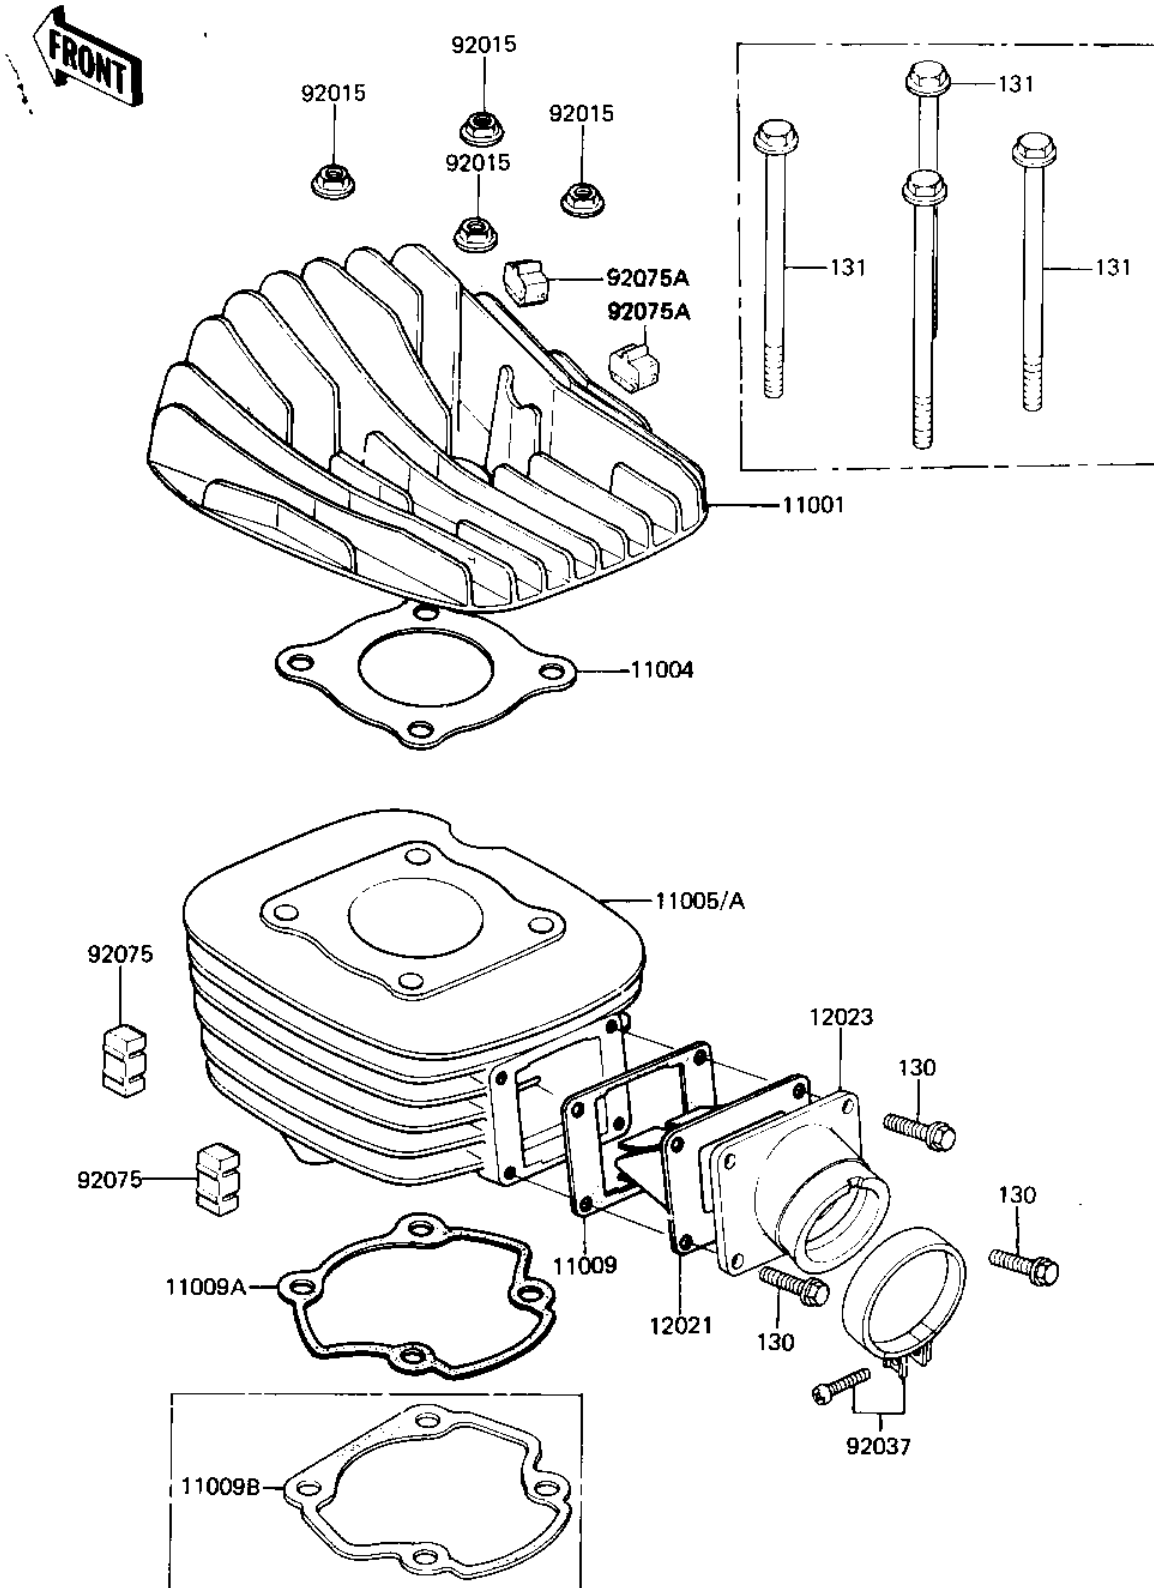

1982 KDX80

PARTS DIAGRAM

CYLINDER HEAD/CYLINDER/REED VALVE

E1111-0099

1982 KDX80

PARTS LIST

CYLINDER HEAD/CYLINDER/REED VALVE

ITEM NAME

PART NUMBER

QUANTITY
