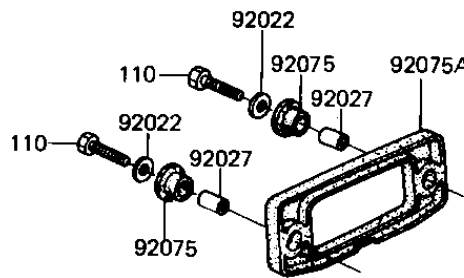

1981 GPz

PARTS DIAGRAM

TAILLIGHT

F2720-0094

1981 GPz

PARTS LIST

TAILLIGHT

Kawasaki

Let the Good Times Roll®

ITEM NAME

PART NUMBER

QUANTITY
