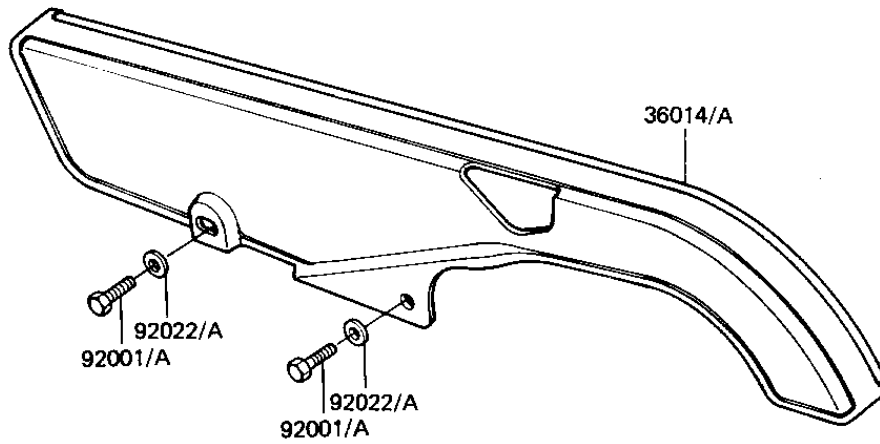

## PARTS DIAGRAM

### SIDE COVERS/CHAIN COVER

F2610-0117

### SIDE COVERS/CHAIN COVER

ITEM NAME	PART NUMBER	QUANTITY
COVER-SIDE,RH,F.RED (Ref # 36001)	36001-1108-B1	1
COVER-SIDE,LH,F.RED (Ref # 36001A)	36001-1109-B1	1
CASE-CHAIN (Ref # 36014)	36014-1061	1
BOLT,HEAX HEAD,6X14 (Ref # 92001)	92001-115	2
WASHER,8.5X20X1.6 (Ref # 92022A)	92022-1561	2
GROMMET (Ref # 92071)	92071-056	6