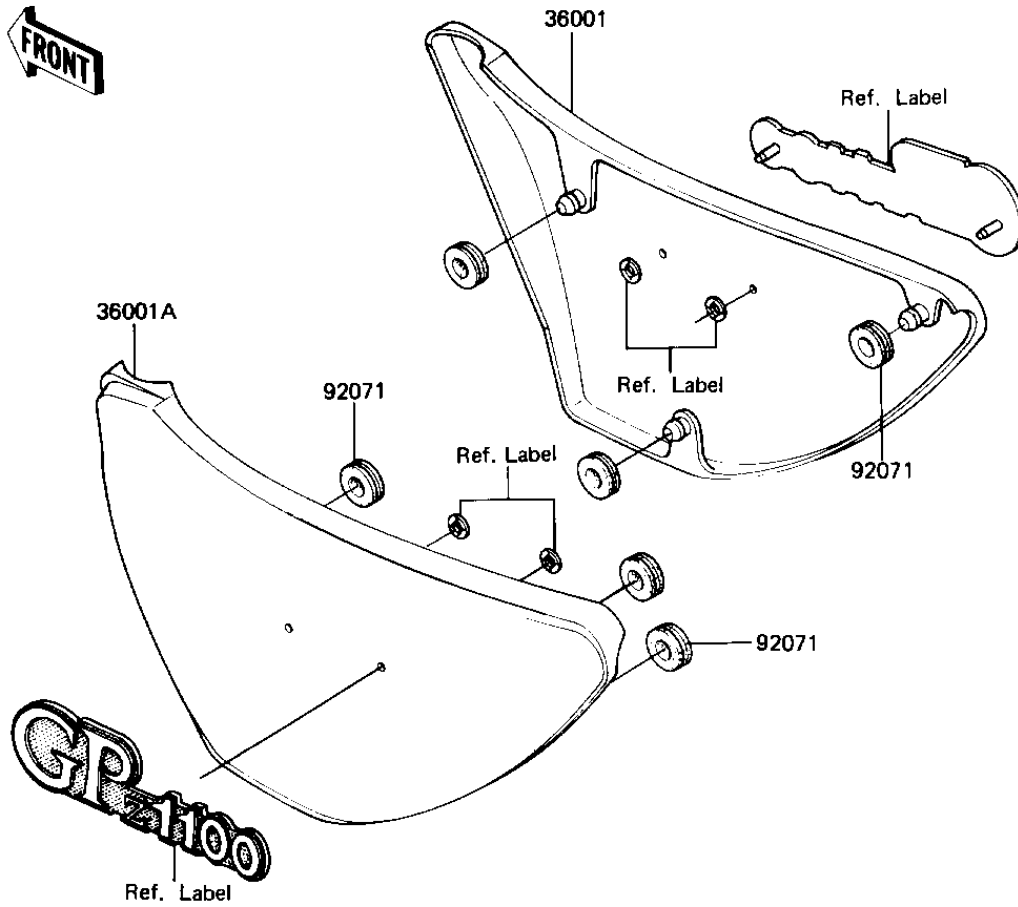

## PARTS DIAGRAM

### SIDE COVERS/CHAIN COVER

F2610-0117

## PARTS LIST

### SIDE COVERS/CHAIN COVER

ITEM NAME	PART NUMBER	QUANTITY
COVER-SIDE,RH,F.RED (Ref # 36001)	36001-1108-B1	1
COVER-SIDE,LH,F.RED (Ref # 36001A)	36001-1109-B1	1
CASE-CHAIN (Ref # 36014)	36014-1061	1
BOLT,HEAX HEAD,6X14 (Ref # 92001)	92001-115	2
WASHER,8.5X20X1.6 (Ref # 92022A)	92022-1561	2
GROMMET (Ref # 92071)	92071-056	6