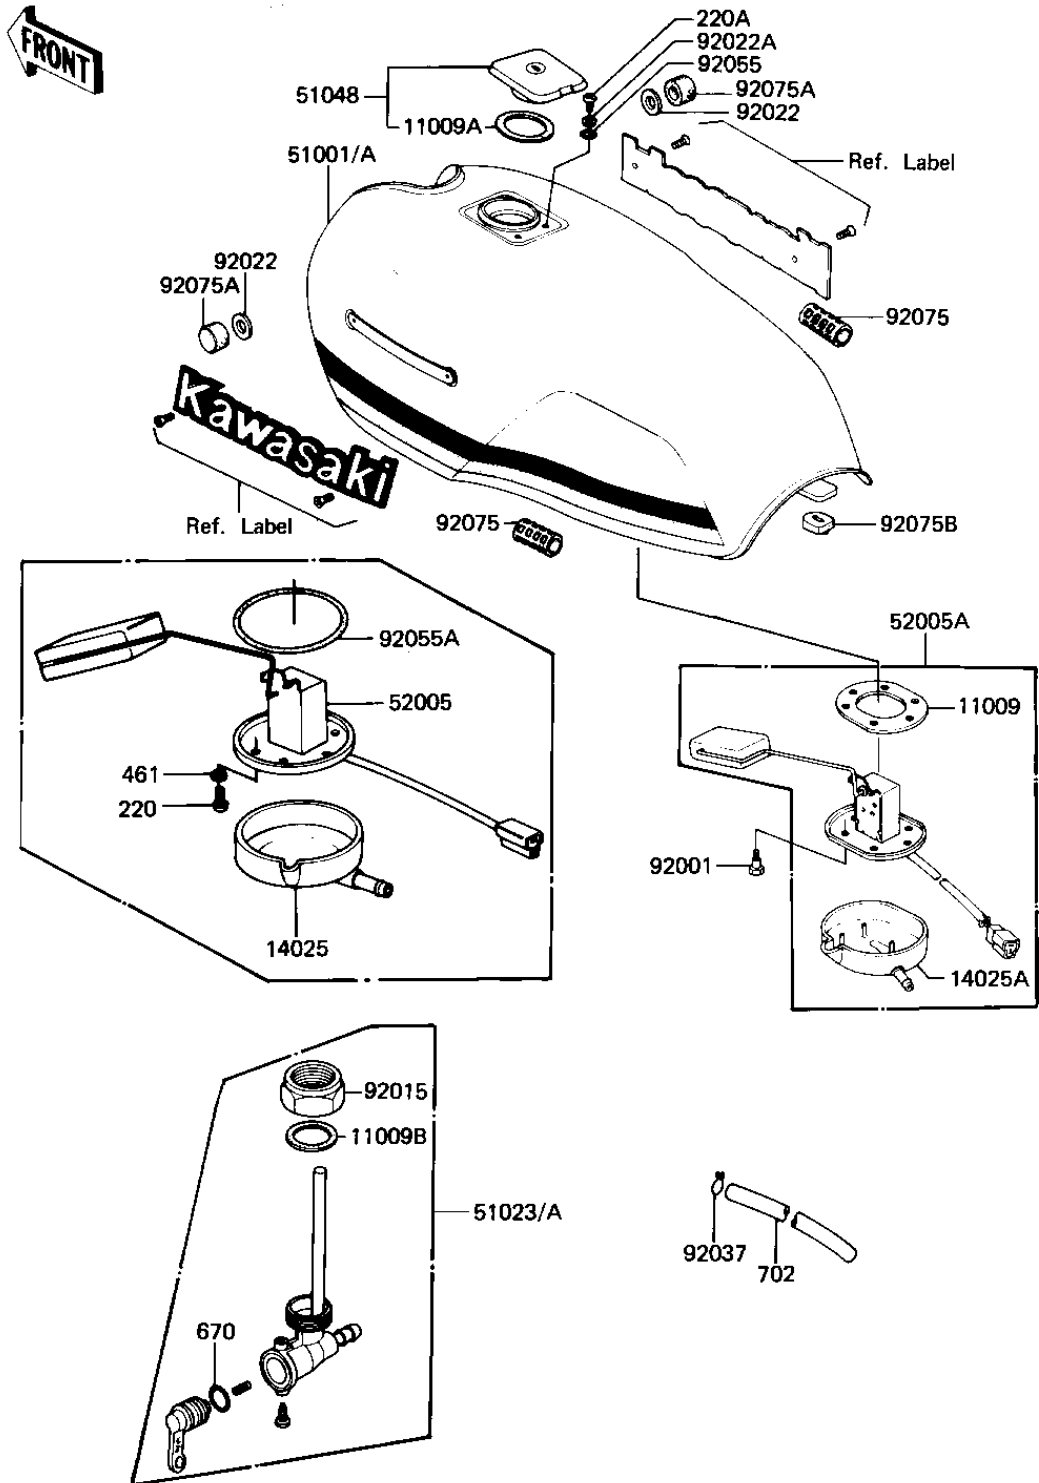

1982 GPz

PARTS DIAGRAM

FUEL TANK

F2410-0101

1982 GPz

PARTS LIST

FUEL TANK

Kawasaki

Let the Good Times Roll®

ITEM NAME

PART NUMBER

QUANTITY
