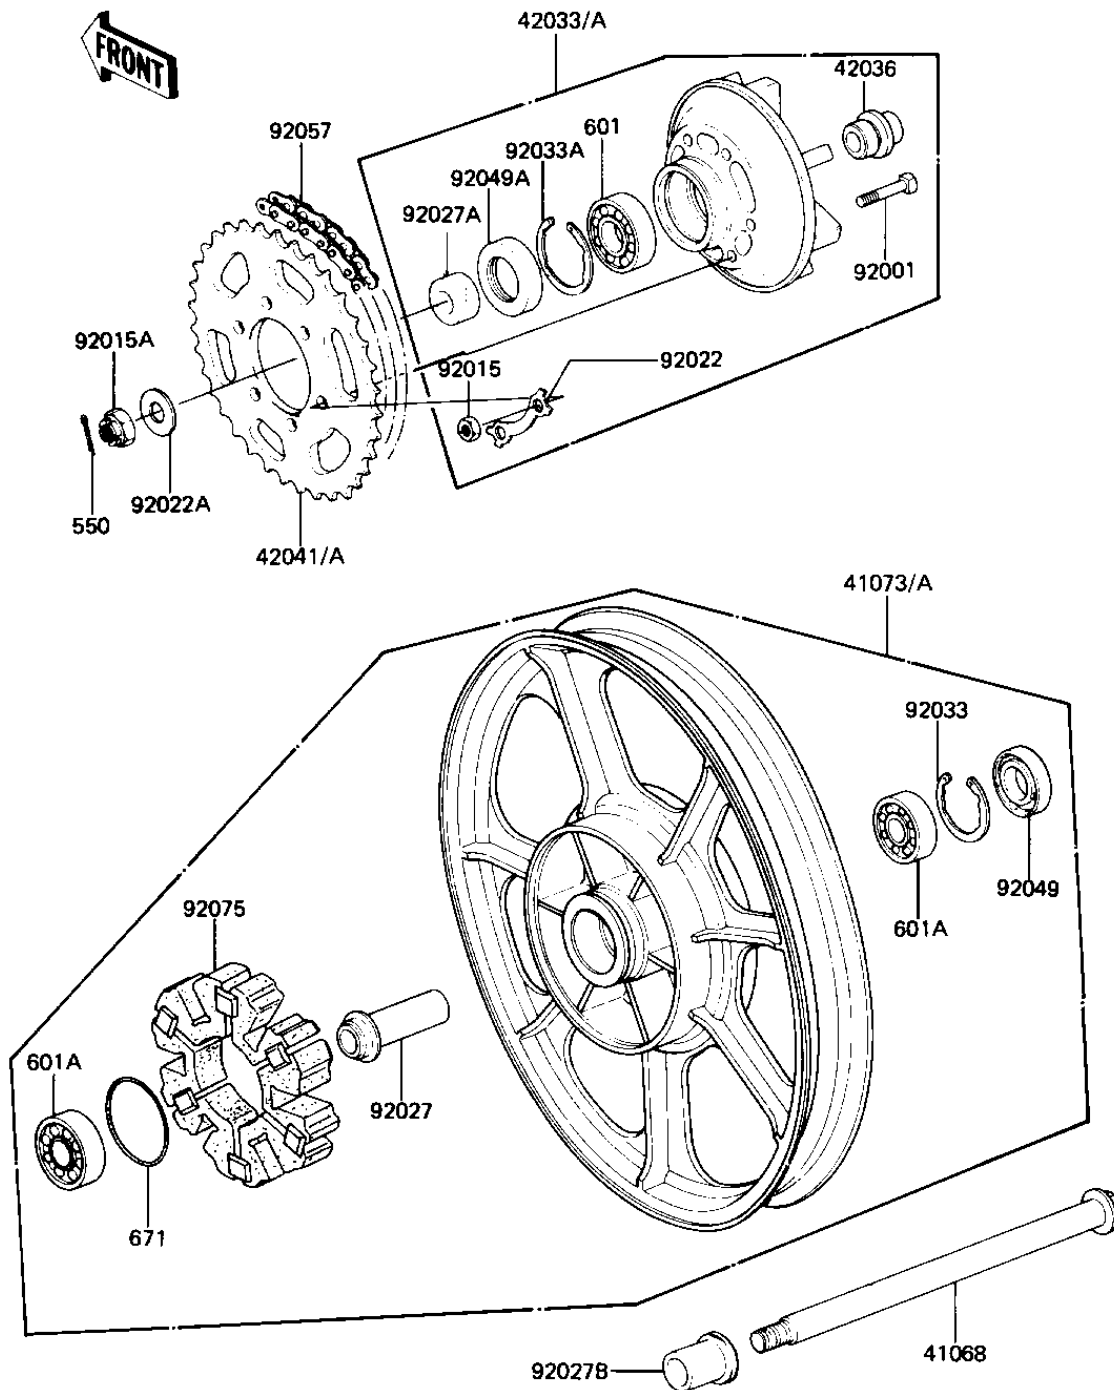

1982 GPz

PARTS DIAGRAM

REAR WHEEL/HUB/CHAIN

F2240-0068

1982 GPz

PARTS LIST

REAR WHEEL/HUB/CHAIN

ITEM NAME

PART NUMBER

QUANTITY
