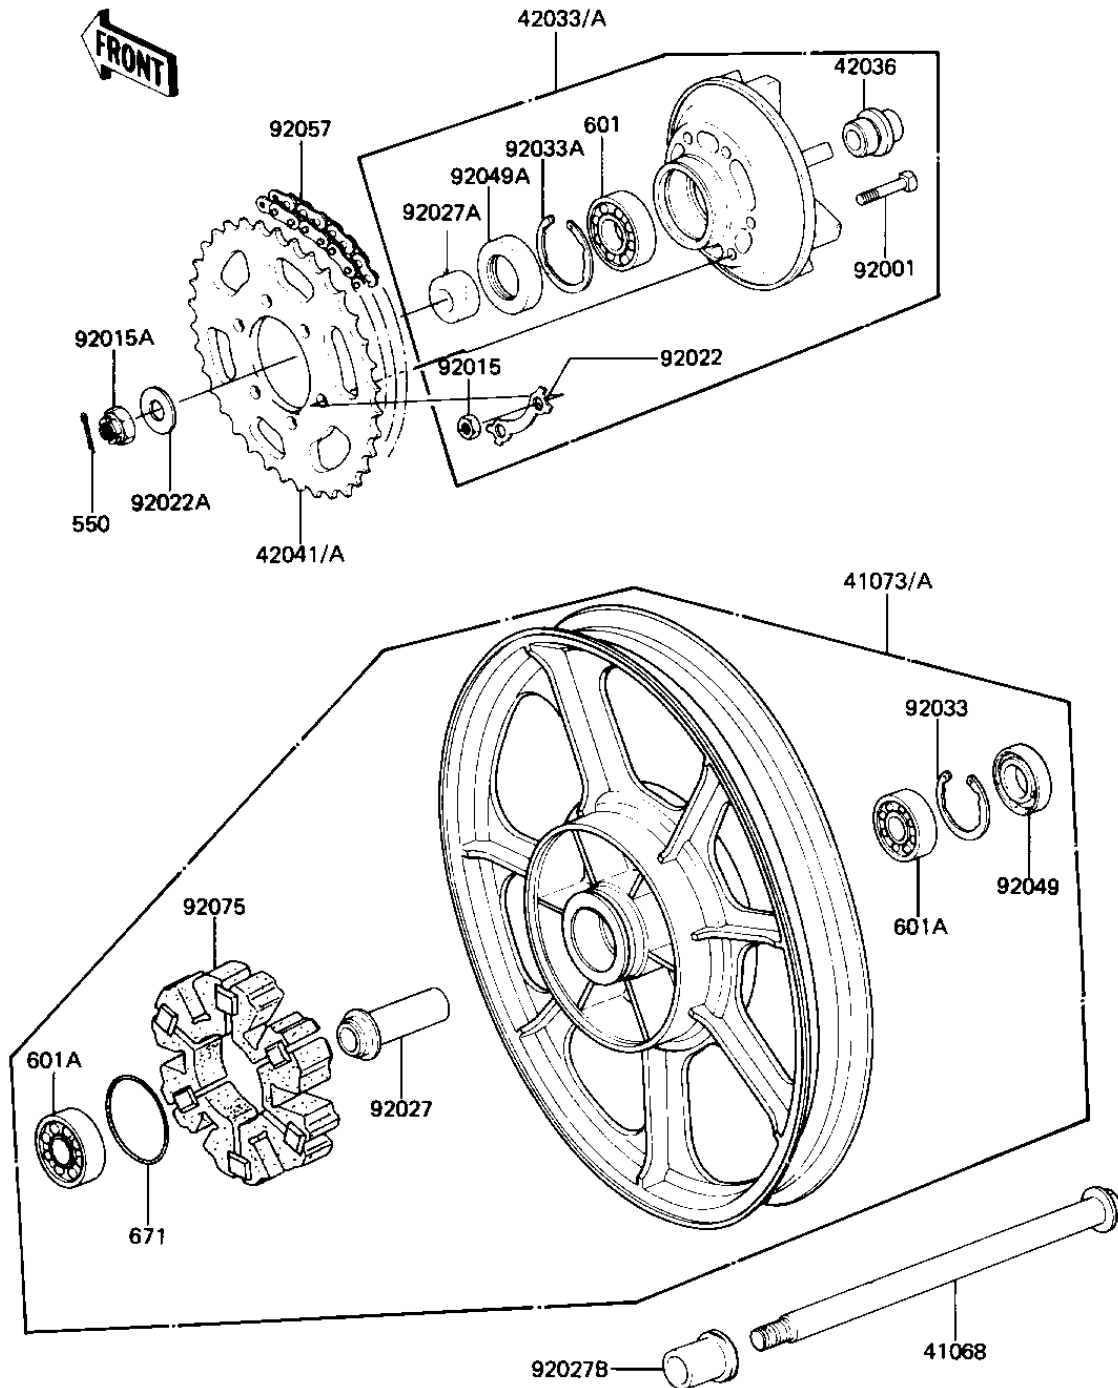

1981 GPz

PARTS DIAGRAM

REAR WHEEL/HUB/CHAIN

F2240-0068

1981 GPz

PARTS LIST

REAR WHEEL/HUB/CHAIN

Kawasaki

Let the Good Times Roll®

ITEM NAME

PART NUMBER

QUANTITY
