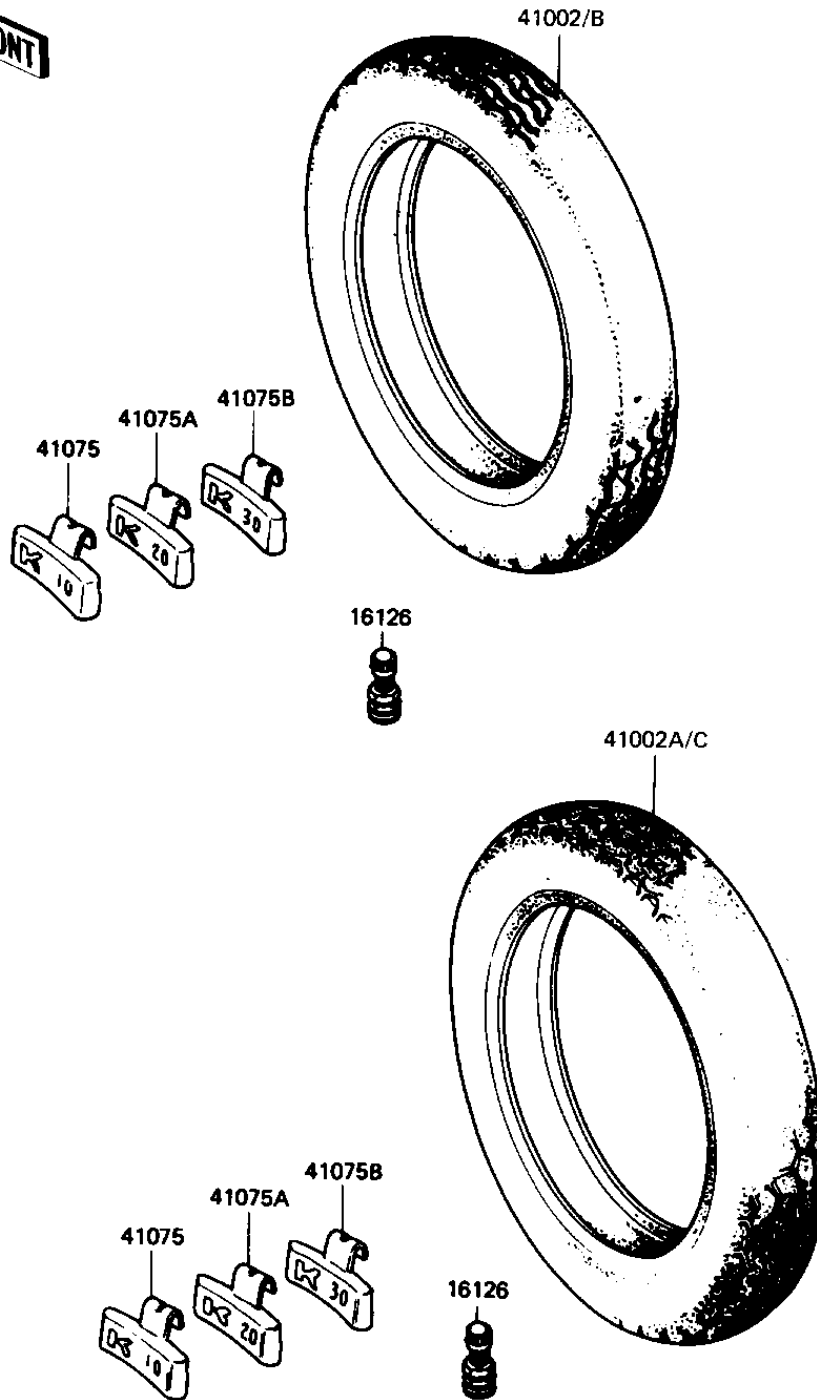

1982 GPz

PARTS DIAGRAM

TIRES

F2210-0046

1982 GPz

PARTS LIST

TIRES

Kawasaki

Let the Good Times Roll®

ITEM NAME

PART NUMBER

QUANTITY
