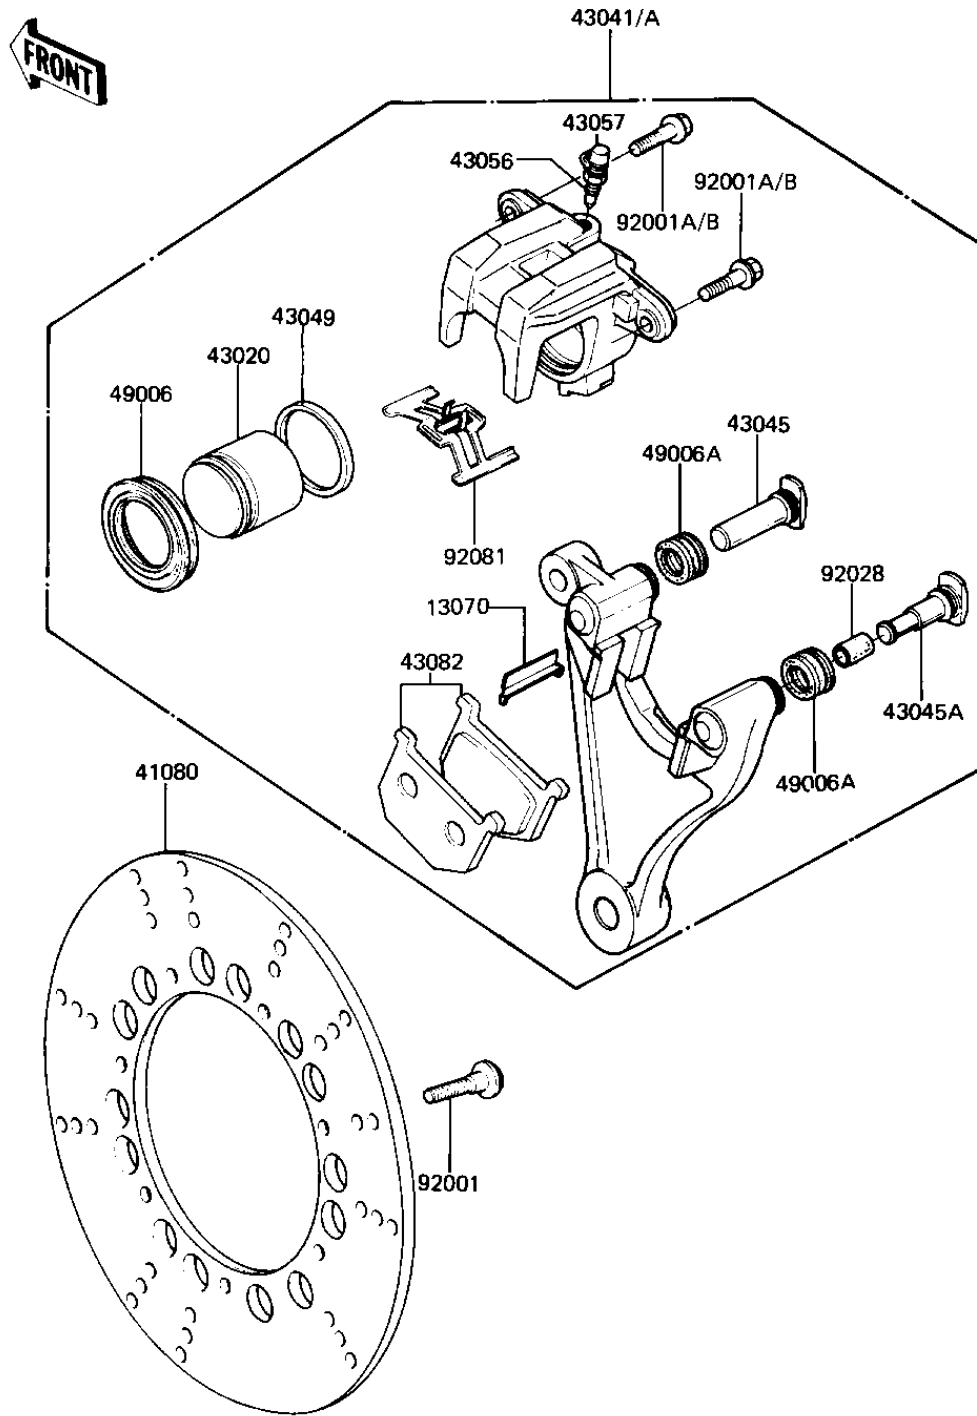

## PARTS DIAGRAM

### REAR BRAKE

F2294-0006

## PARTS LIST

### REAR BRAKE

**Kawasaki**

Let the Good Times Roll®

**ITEM NAME**

**PART NUMBER**

**QUANTITY**

---