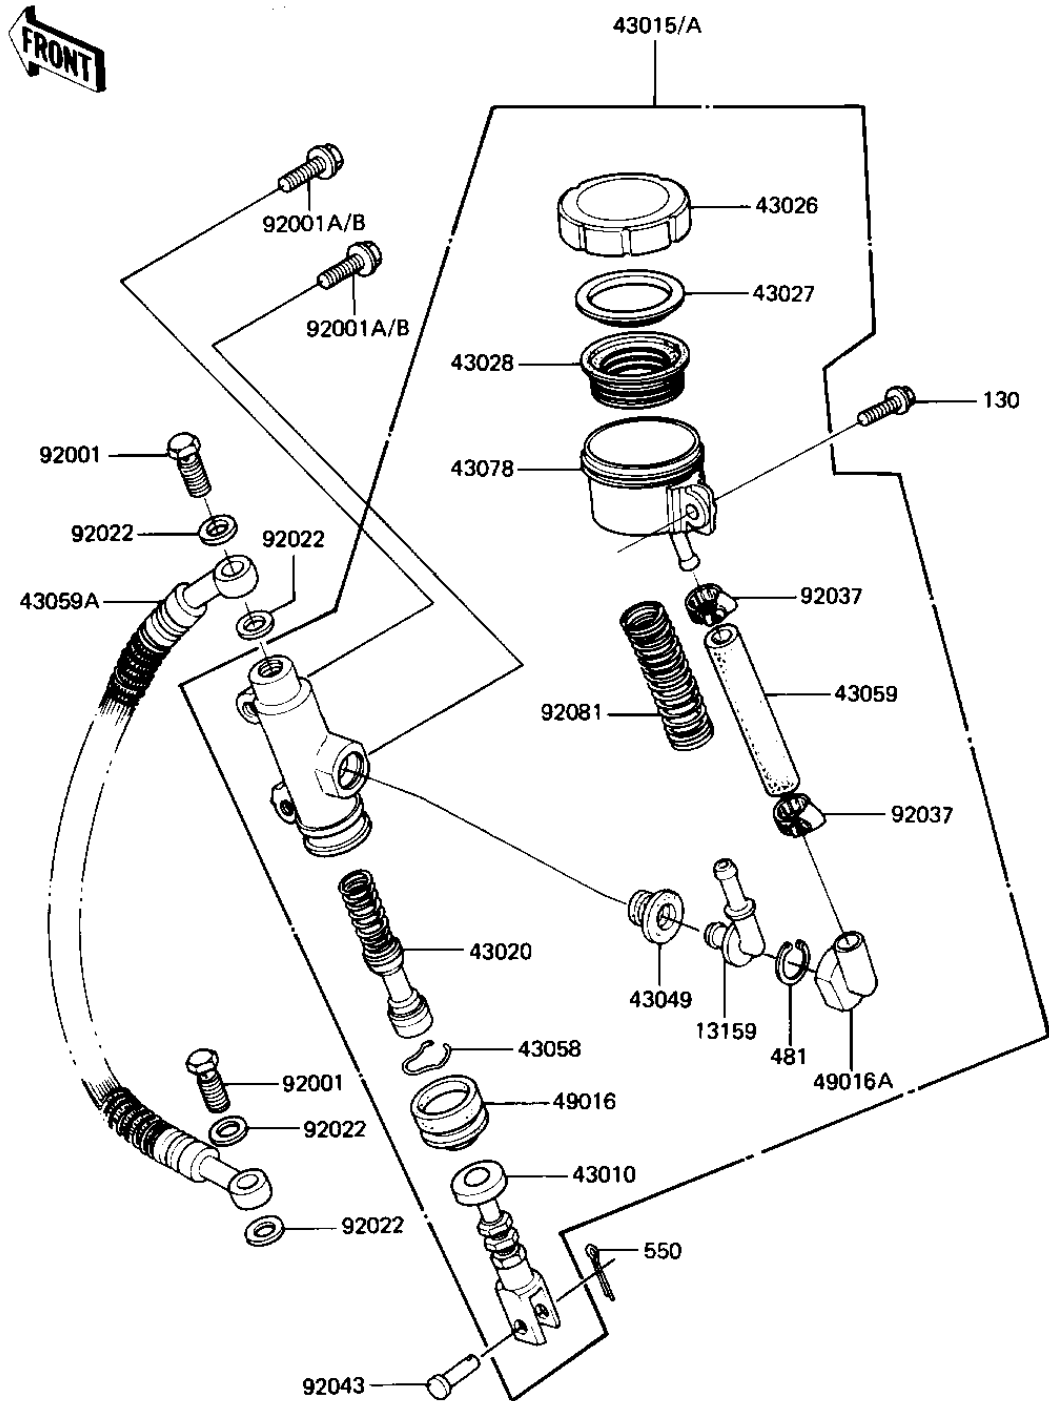

1981 GPz

PARTS DIAGRAM

REAR MASTER CYLINDER

F2293-0020

1981 GPz

PARTS LIST

REAR MASTER CYLINDER

ITEM NAME

PART NUMBER

QUANTITY
