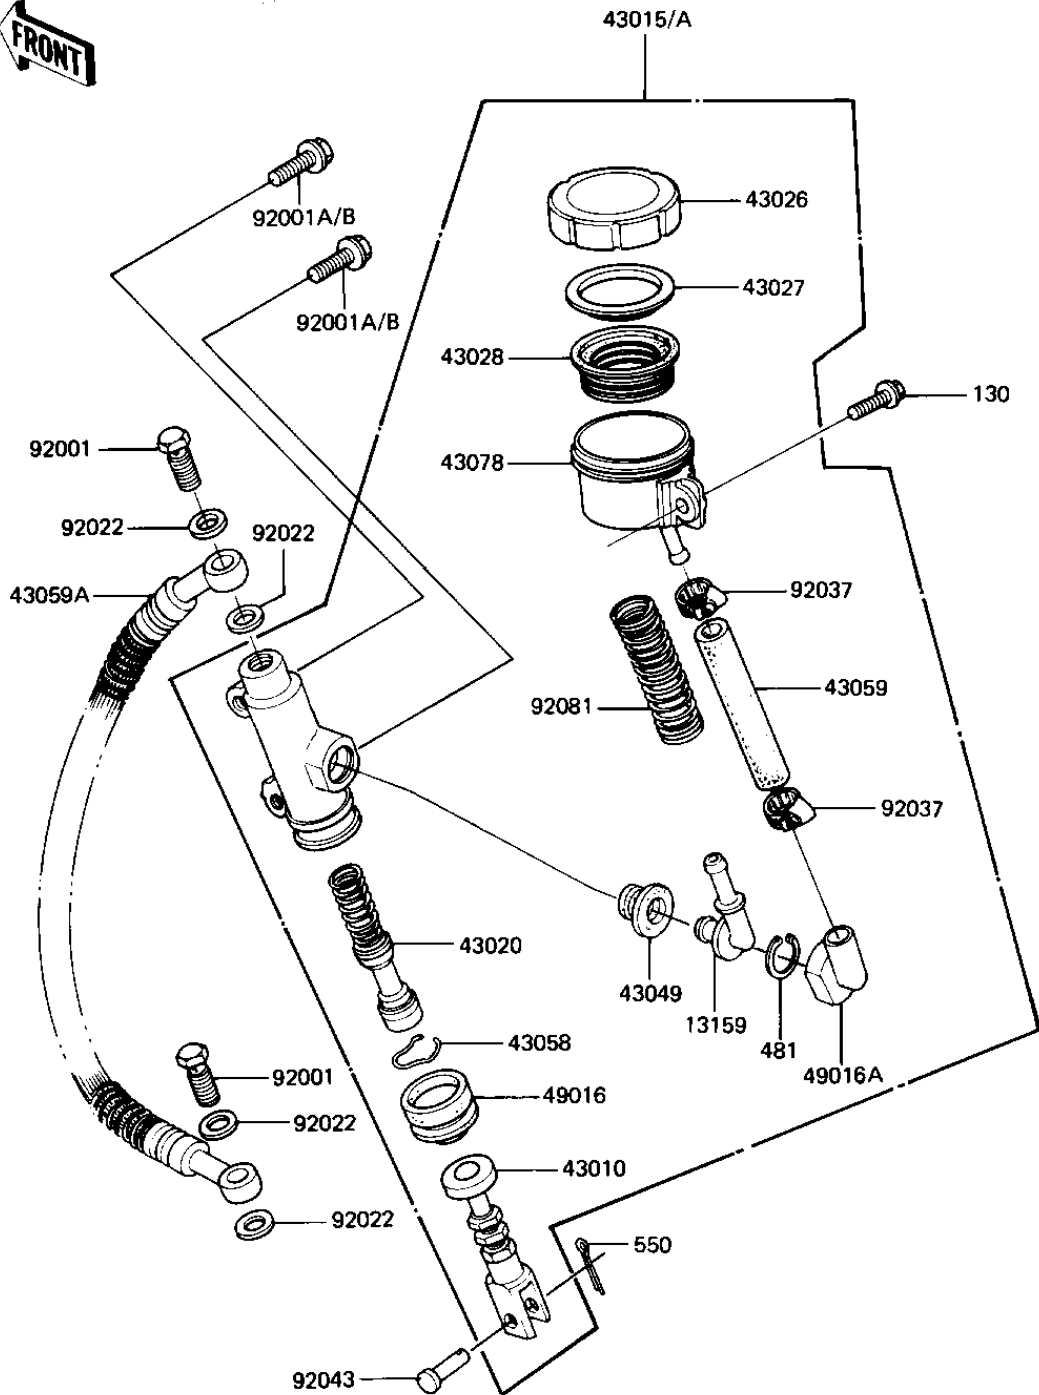

1981 GPz

PARTS DIAGRAM

REAR MASTER CYLINDER

F2293-0020

1981 GPz

PARTS LIST

REAR MASTER CYLINDER

ITEM NAME

PART NUMBER

QUANTITY
