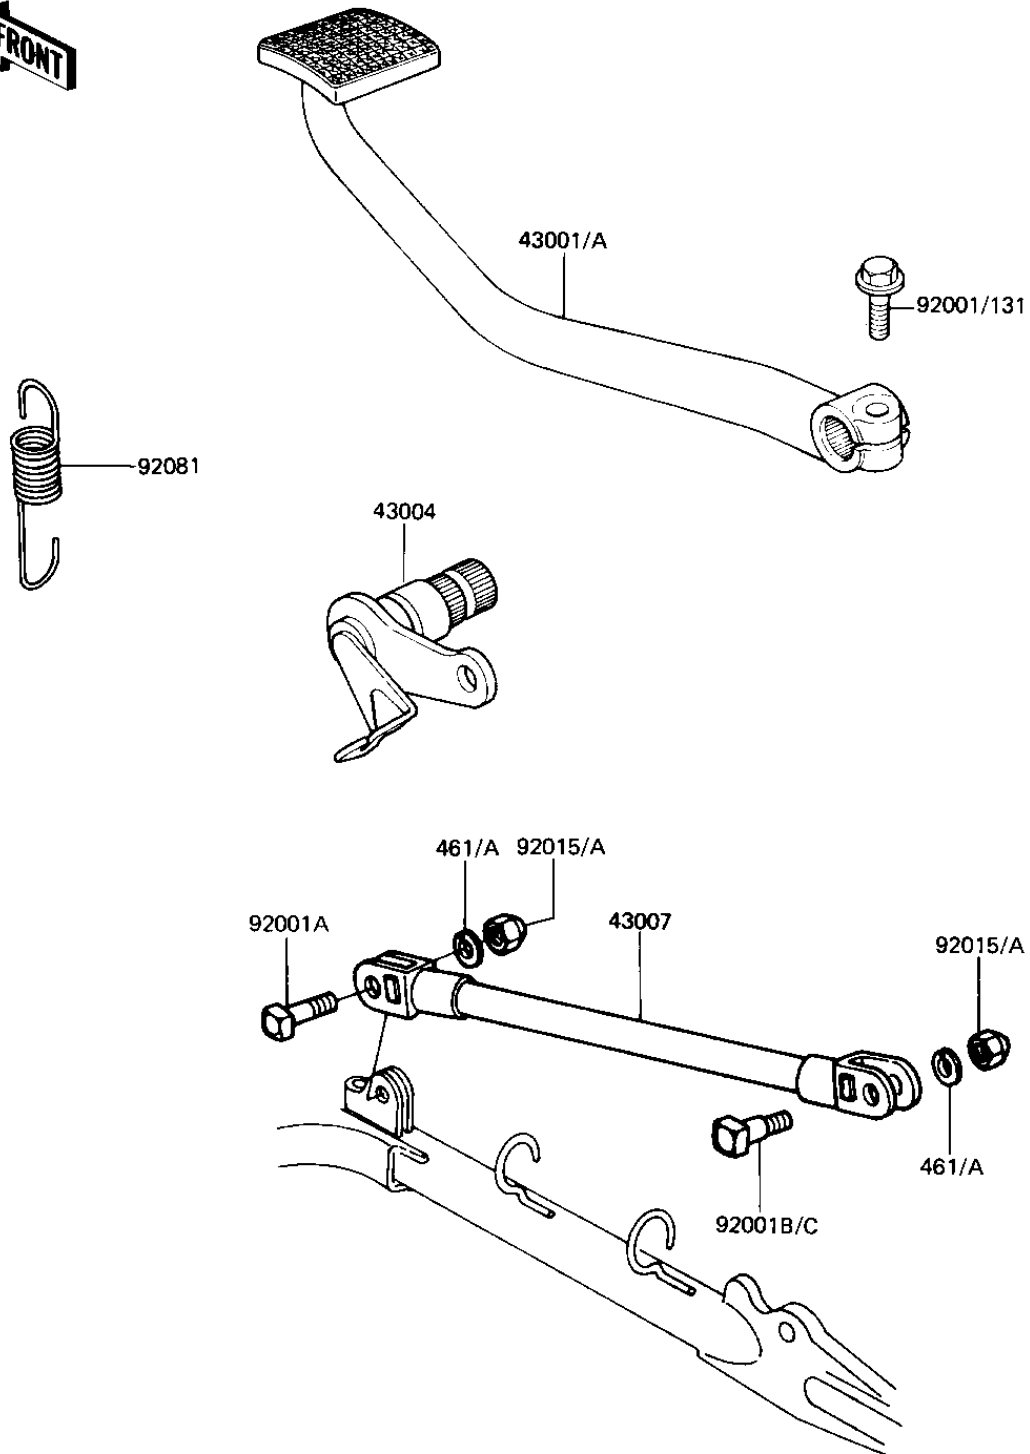

1981 GPz

PARTS DIAGRAM

BRAKE PEDAL/TORQUE LINK

F2260-0075

1981 GPz

PARTS LIST

BRAKE PEDAL/TORQUE LINK

ITEM NAME

PART NUMBER

QUANTITY
