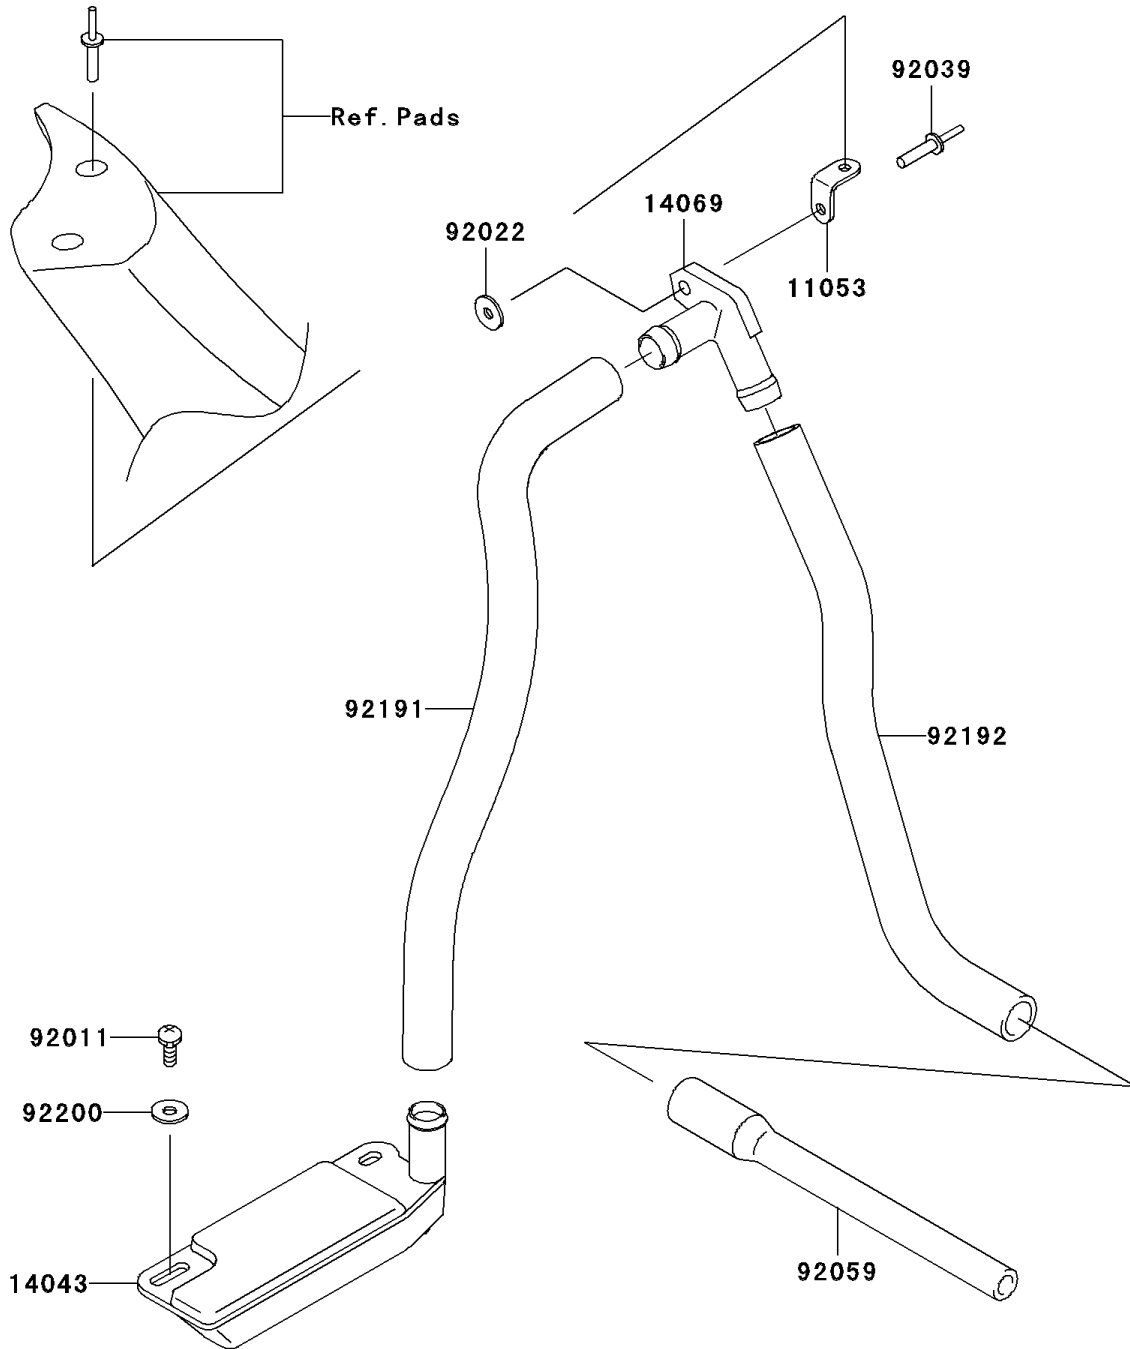

2007 800 SX-R

PARTS DIAGRAM

Bilge System

F3145

2007 800 SX-R

PARTS LIST

Bilge System

Kawasaki

Let the Good Times Roll®

ITEM NAME

PART NUMBER

QUANTITY
