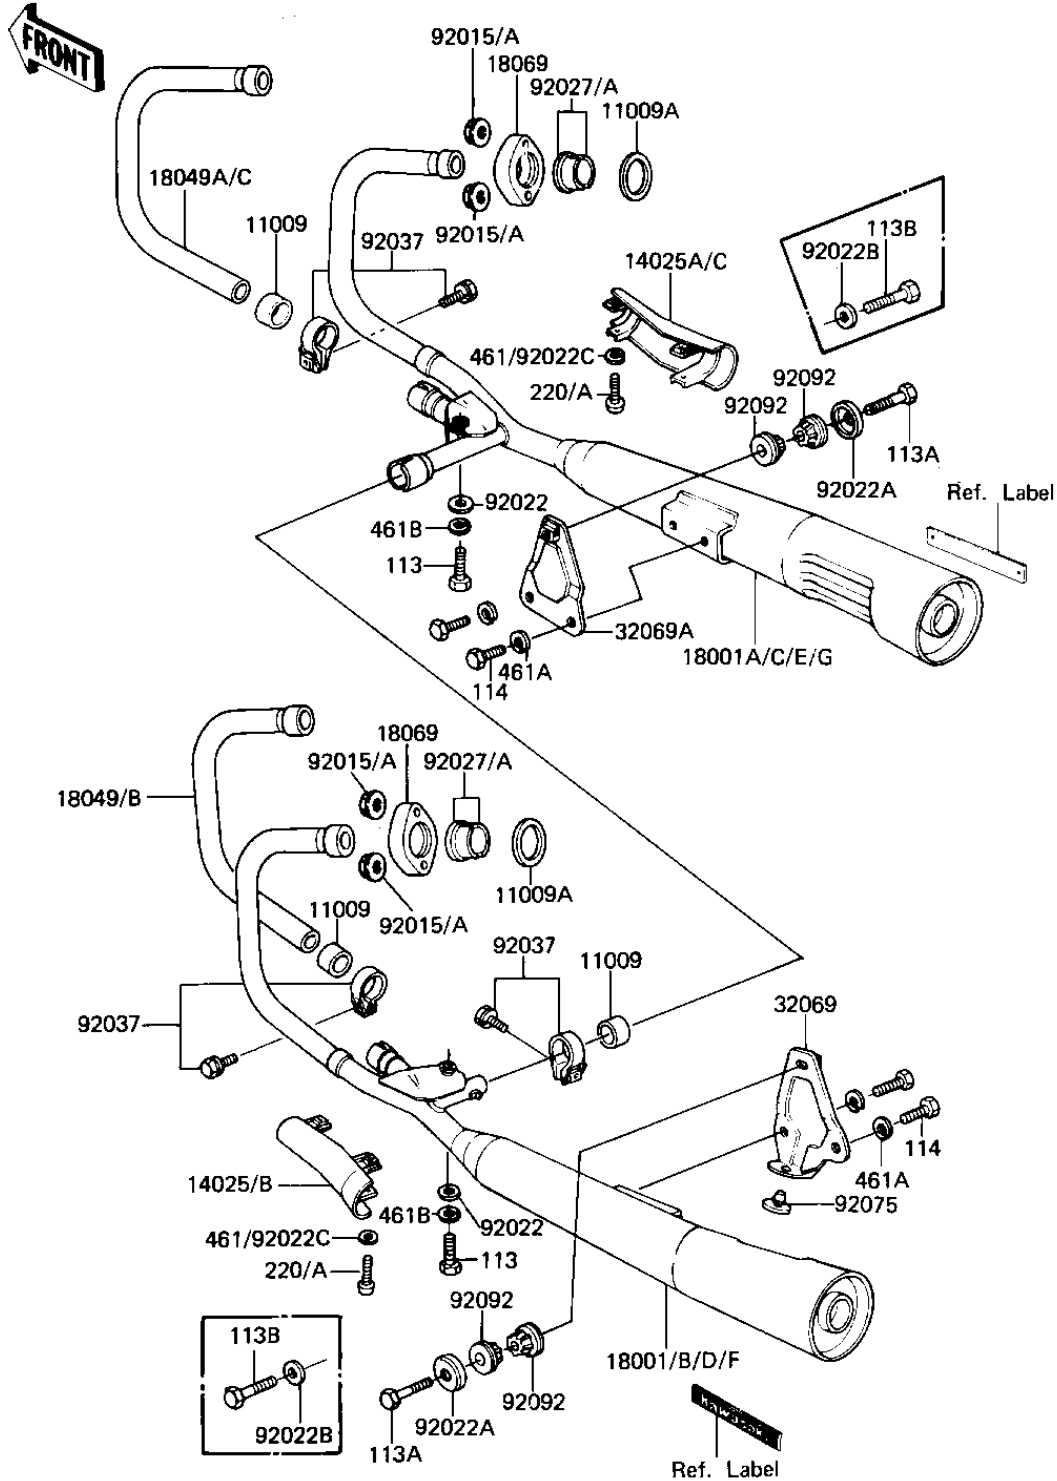

1981 GPz

PARTS DIAGRAM

MUFFLERS

E1140-0092

1981 GPz

PARTS LIST

MUFFLERS

Kawasaki

Let the Good Times Roll®

ITEM NAME

PART NUMBER

QUANTITY
