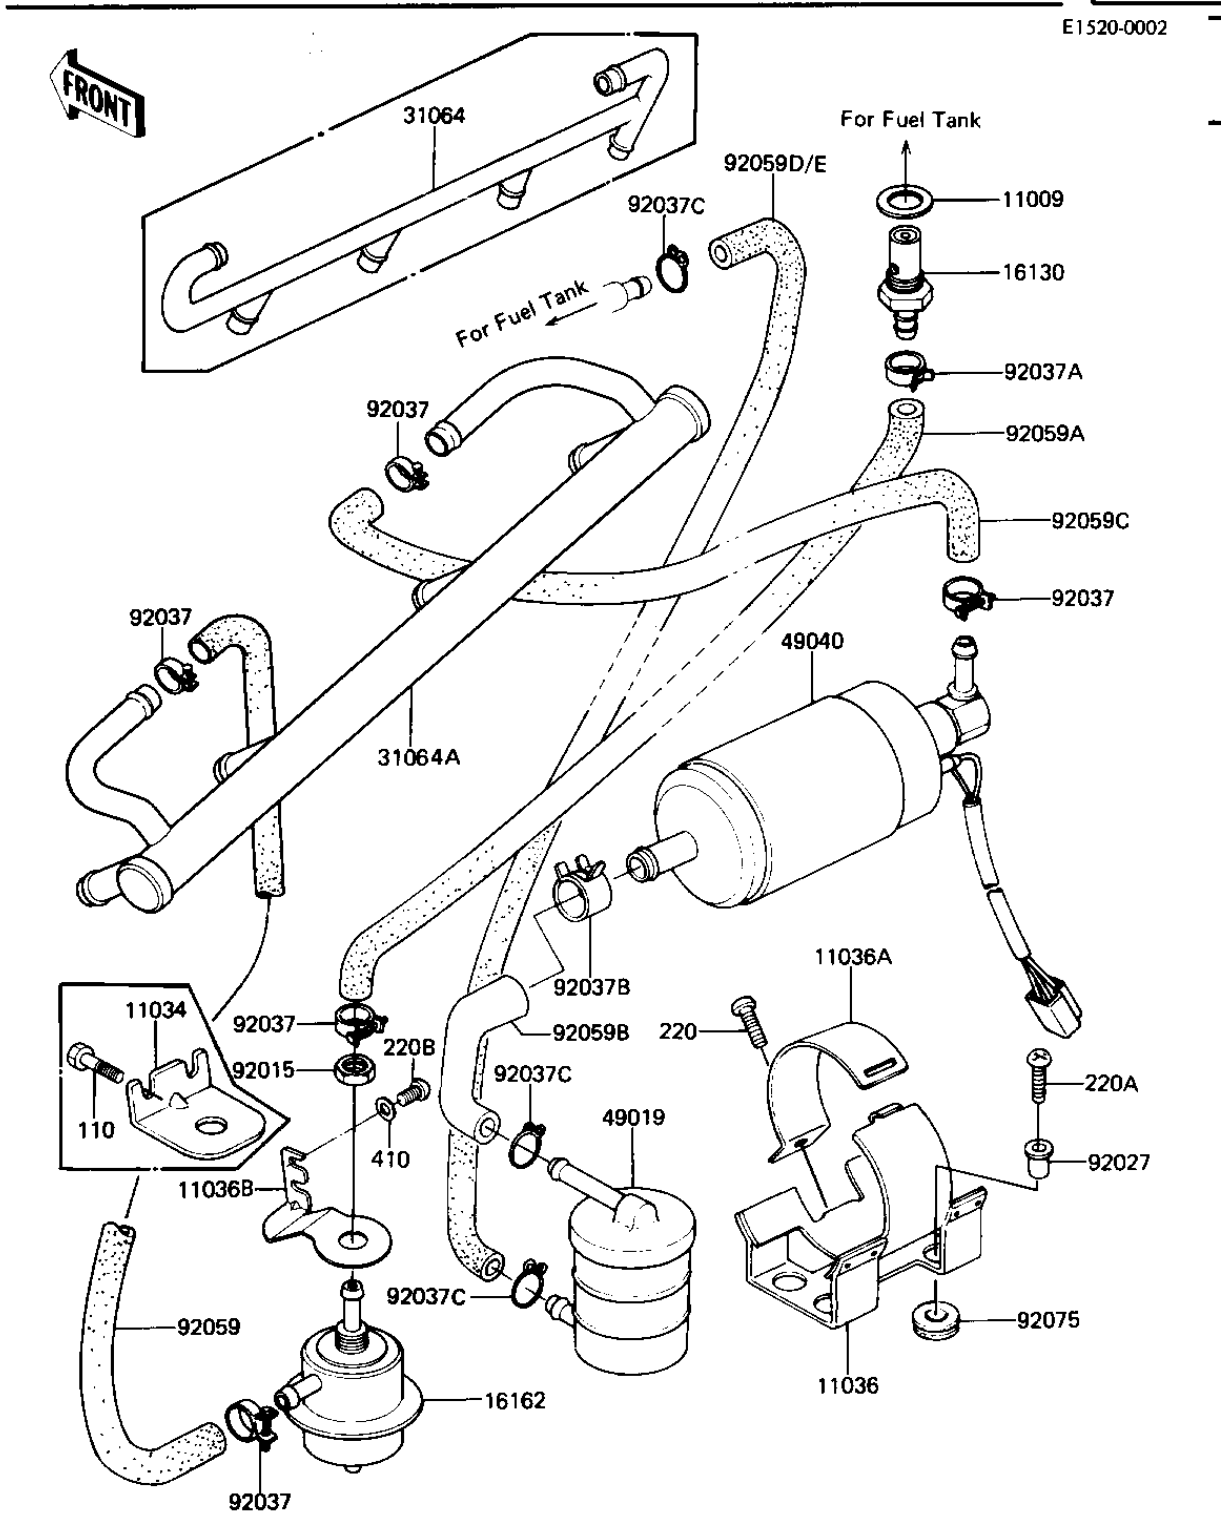

1982 GPz

PARTS DIAGRAM

FUEL PUMP

E1520-0002

1982 GPz

PARTS LIST

FUEL PUMP

Kawasaki

Let the Good Times Roll®

ITEM NAME

PART NUMBER

QUANTITY
