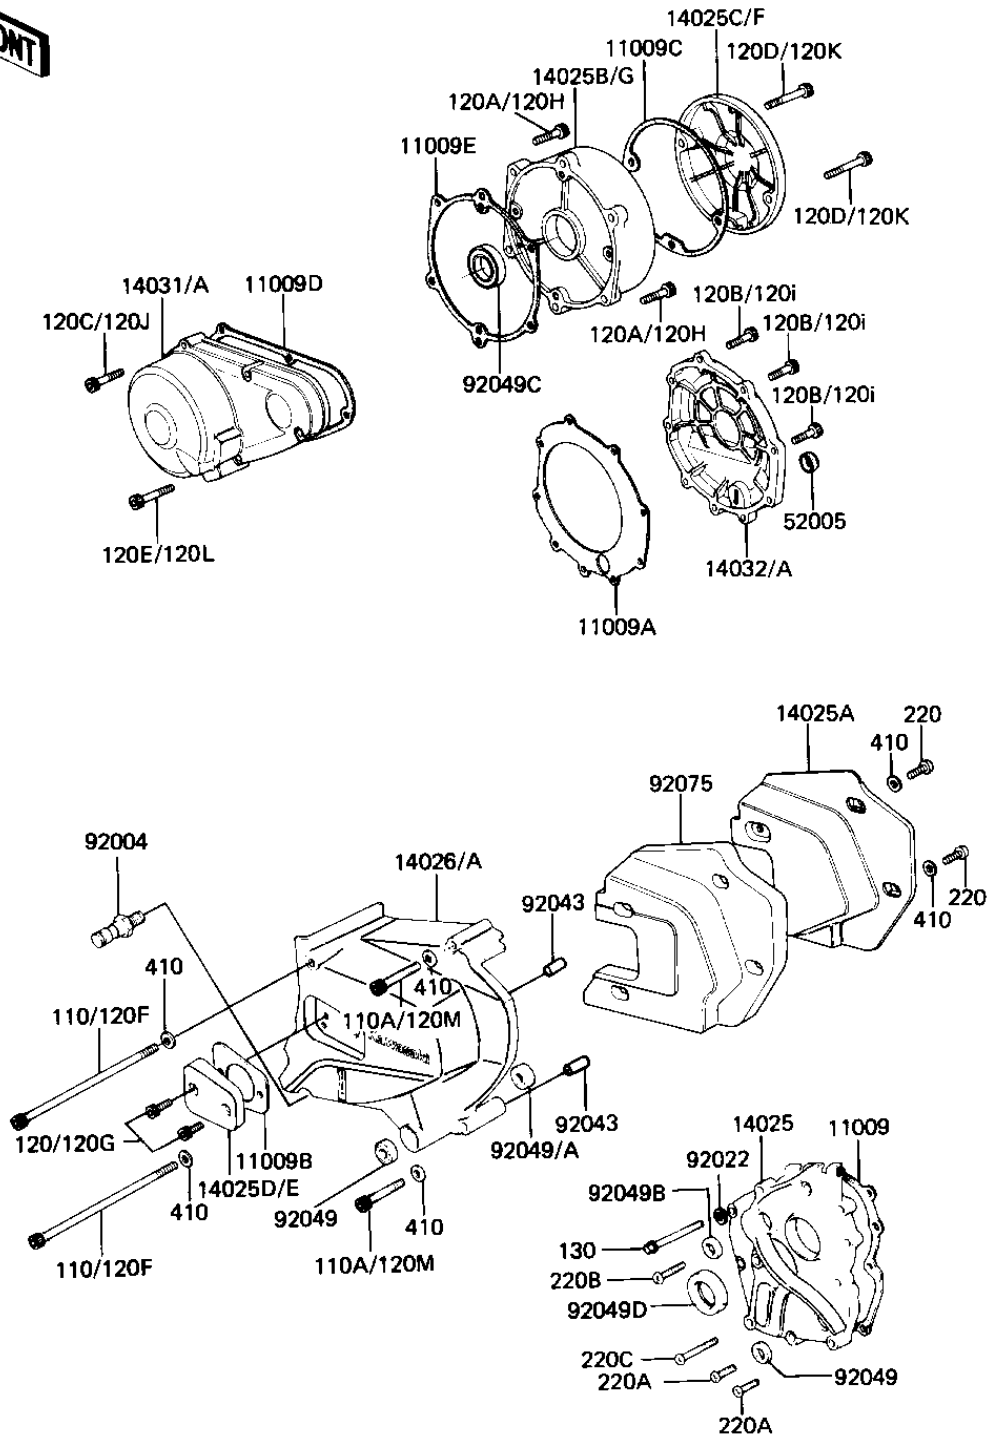

1981 GPz

PARTS DIAGRAM

ENGINE COVERS

E1431-0667

1981 GPz

PARTS LIST ENGINE COVERS

ITEM NAME

PART NUMBER

QUANTITY
