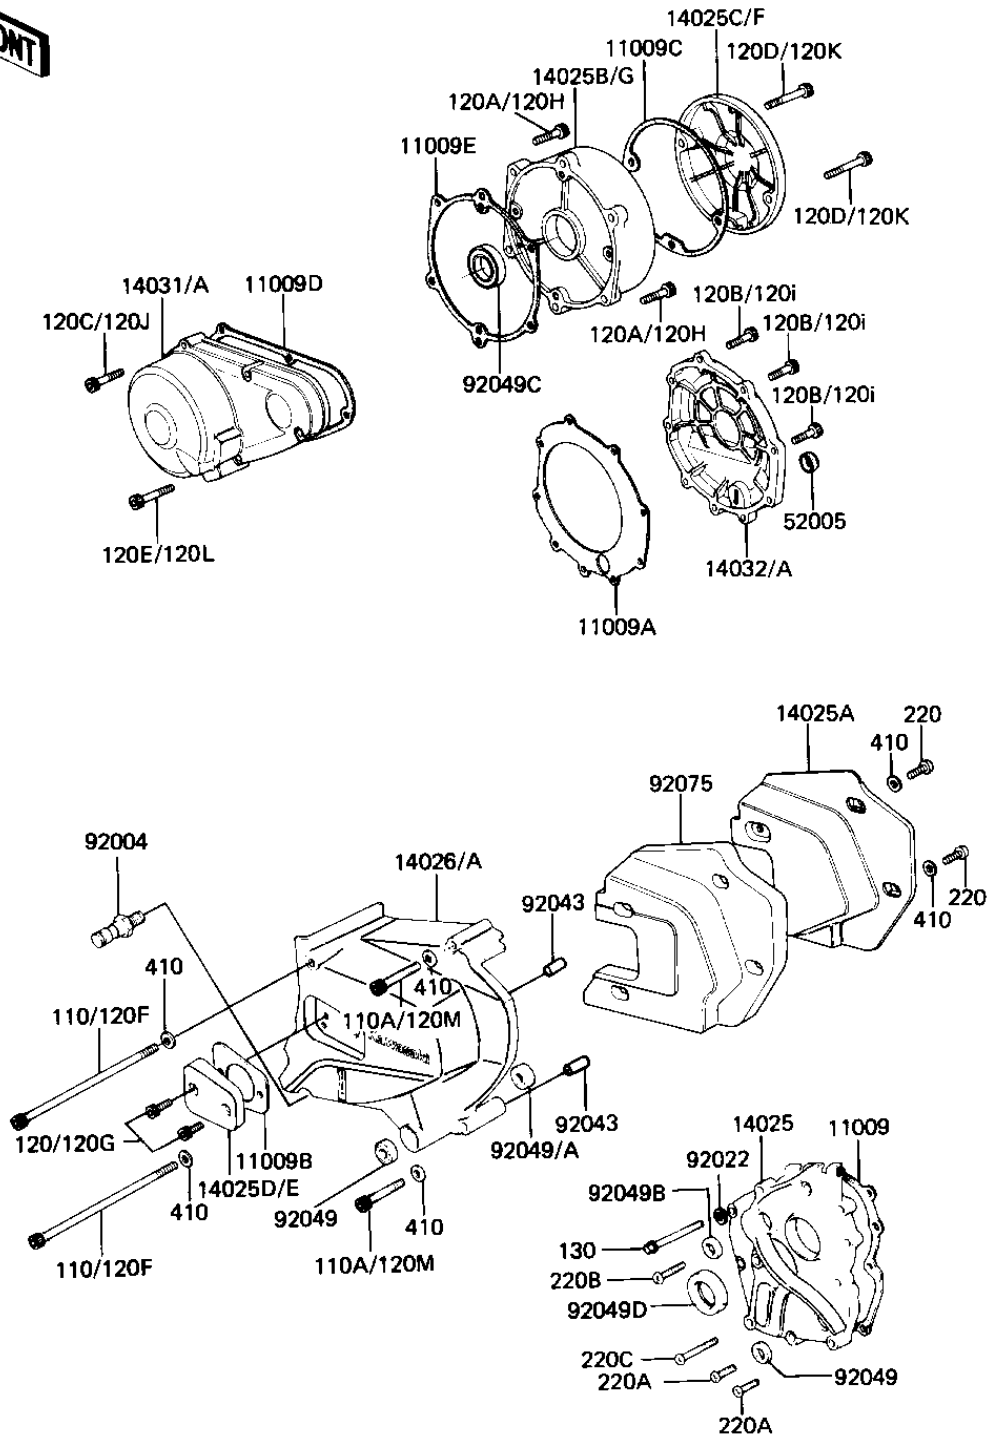

1981 GPz

PARTS DIAGRAM

ENGINE COVERS

E1431-0667

1981 GPz

PARTS LIST ENGINE COVERS

ITEM NAME	PART NUMBER	QUANTITY
-----------	-------------	----------
