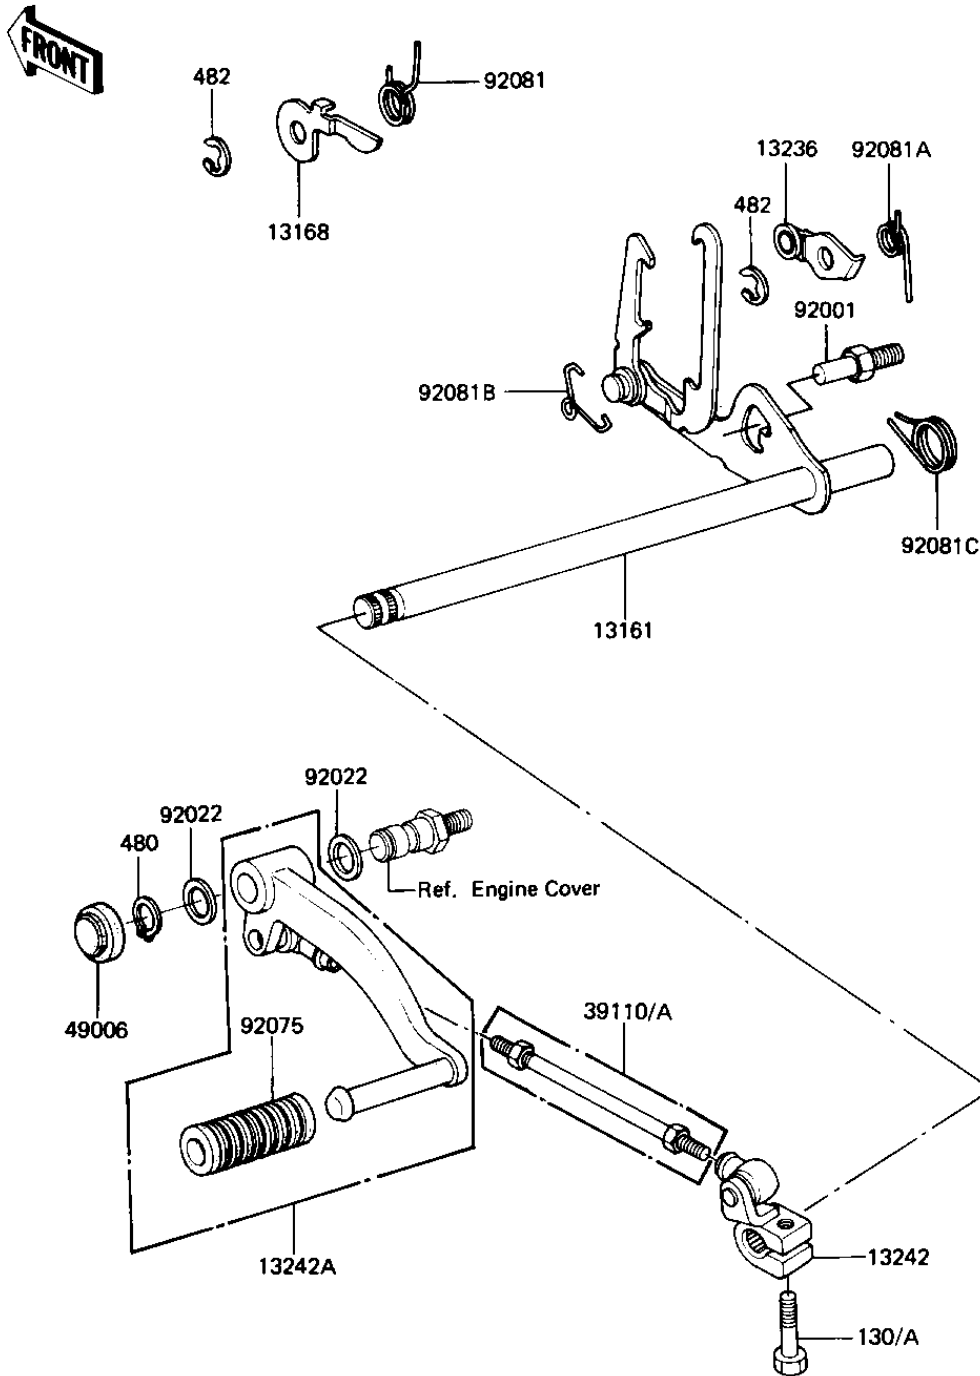

1981 GPz

PARTS DIAGRAM

GEAR CHANGE MECHANISM

E1370-0064

1981 GPz

PARTS LIST

GEAR CHANGE MECHANISM

ITEM NAME

PART NUMBER

QUANTITY
