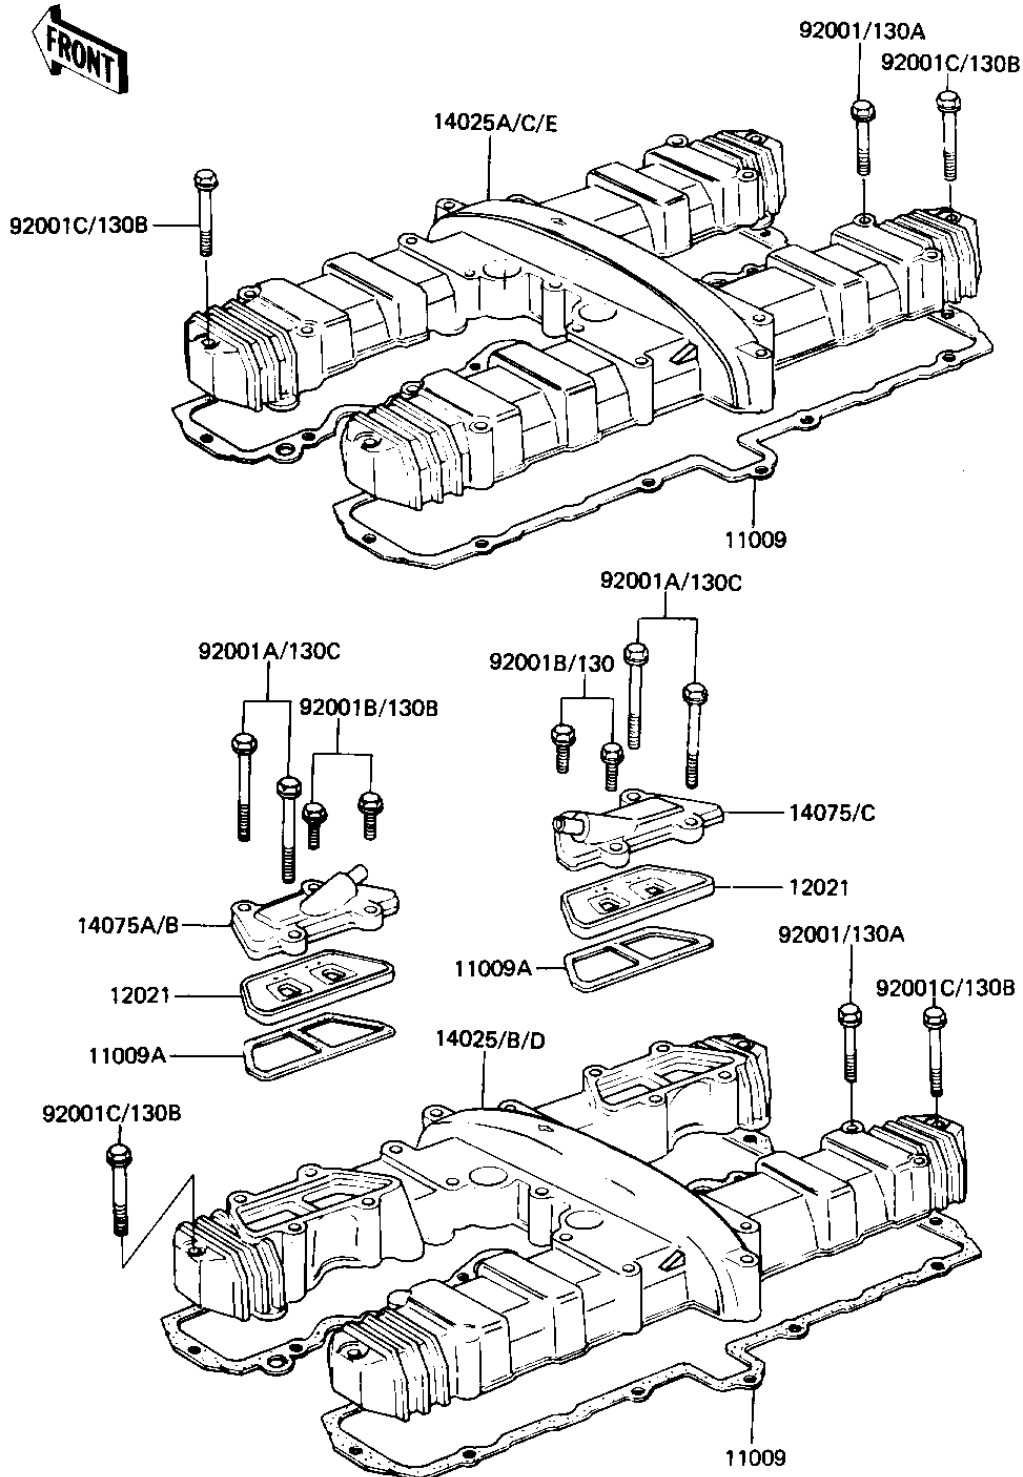

1982 GPz

PARTS DIAGRAM

CYLINDER HEAD COVER

E1112-0030

1982 GPz

PARTS LIST

CYLINDER HEAD COVER

Kawasaki

Let the Good Times Roll®

ITEM NAME

PART NUMBER

QUANTITY
