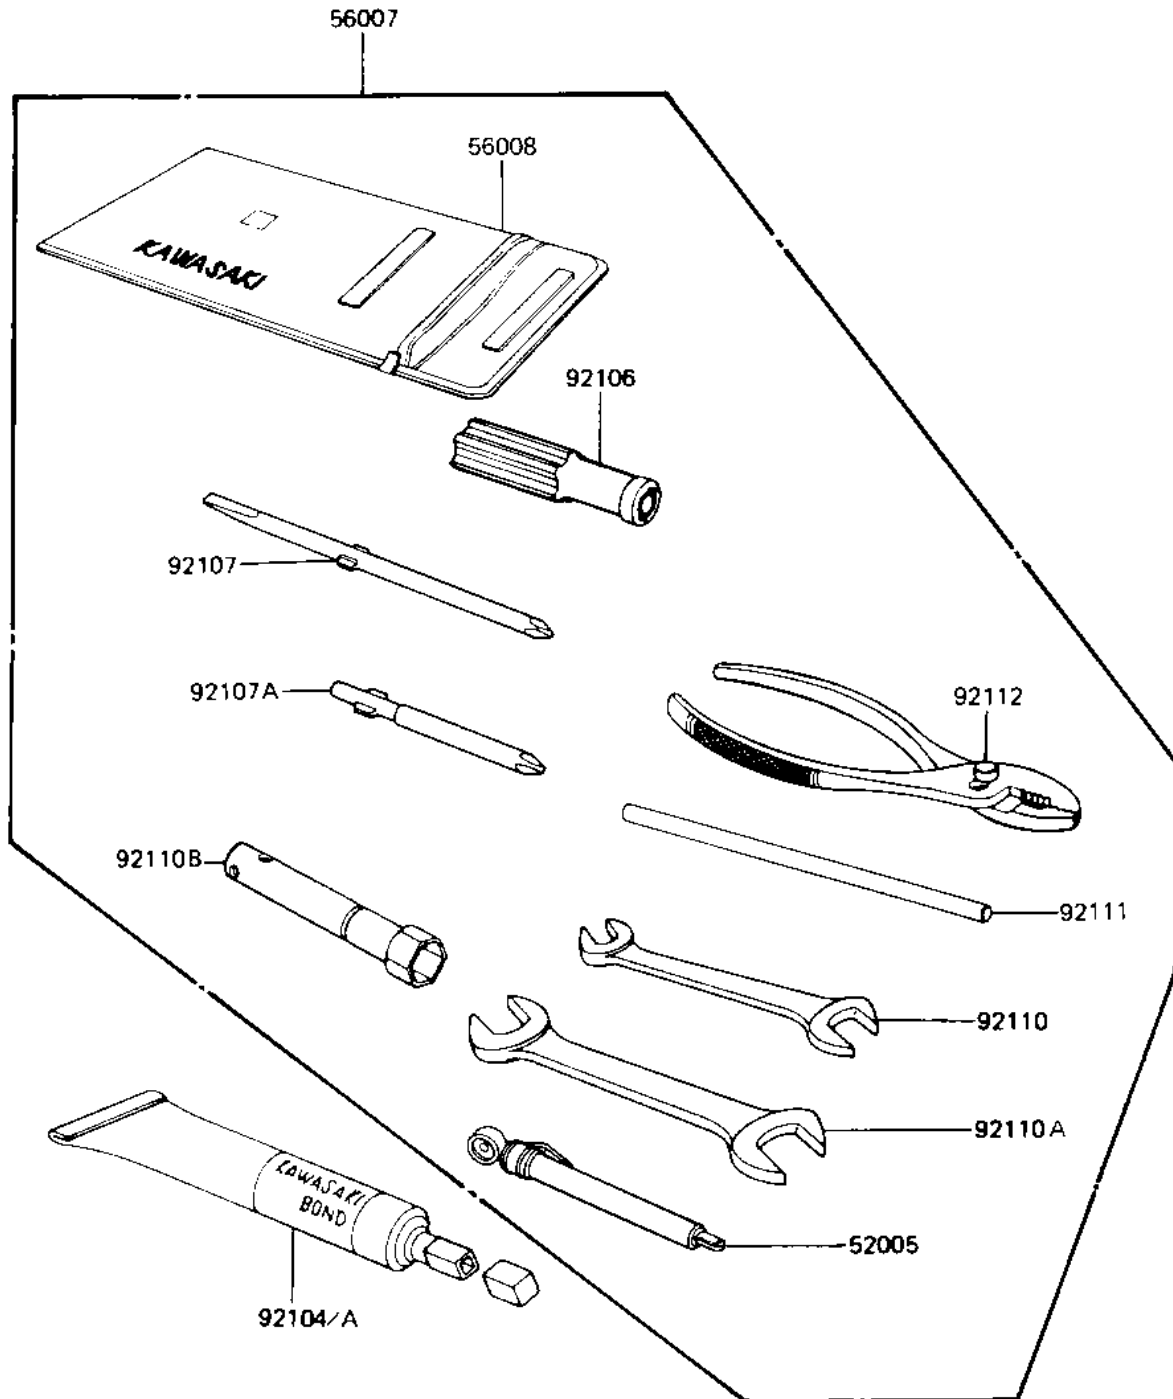

1983 Shaft

PARTS DIAGRAM

OWNER TOOLS (KZ1100-A3)

F2810-0107