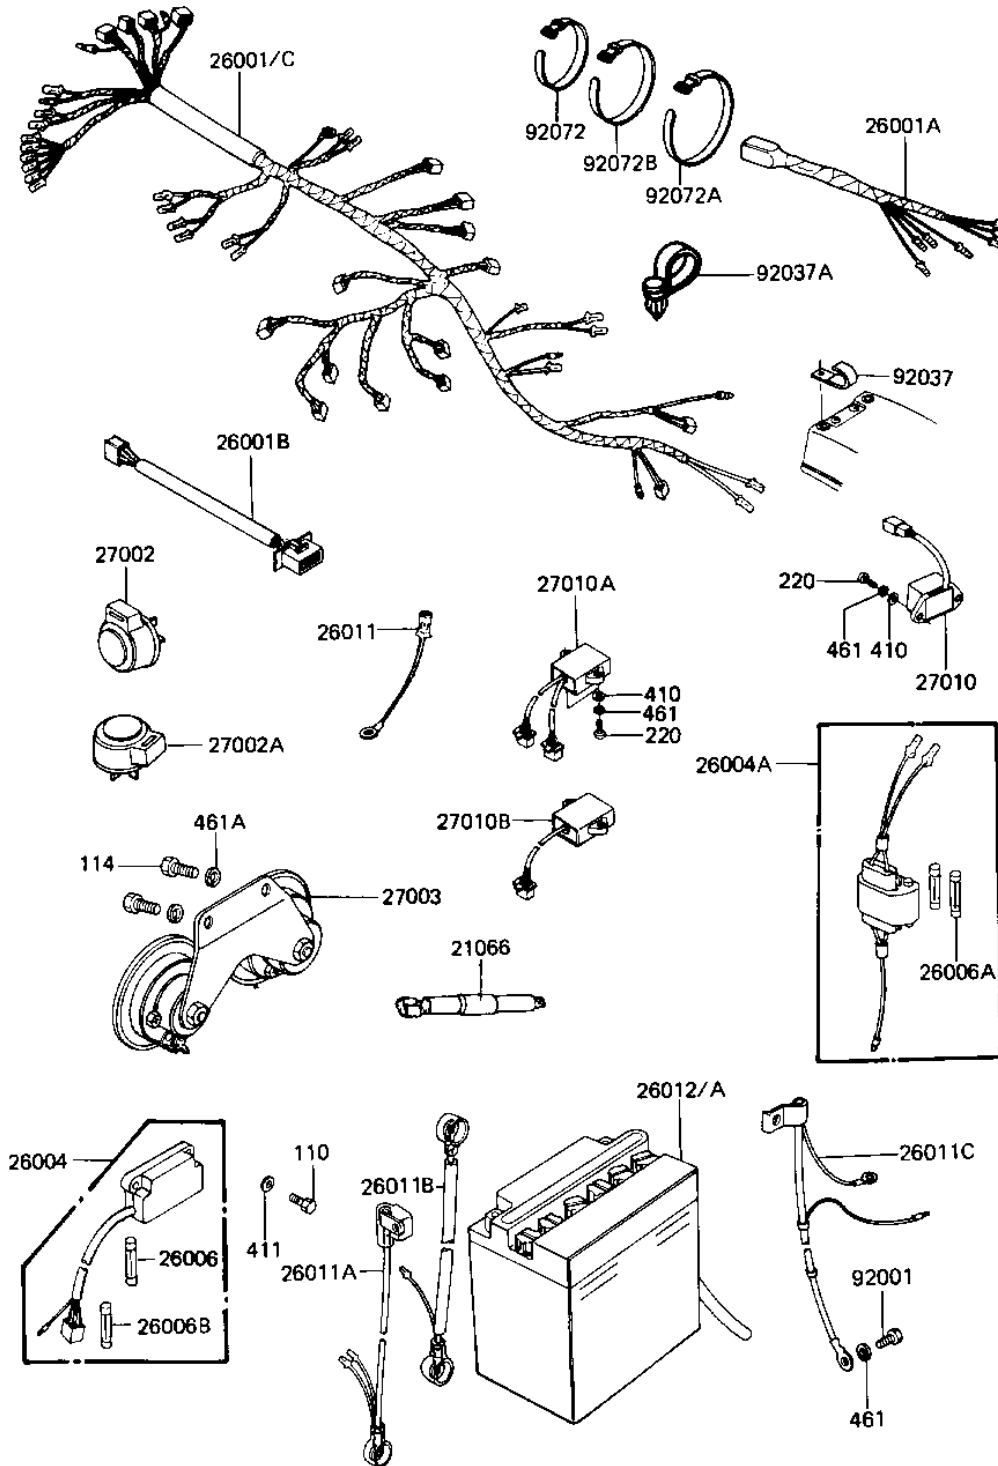

1983 Shaft

PARTS DIAGRAM

CHASSIS ELECTRICAL EQUIPMENT

F2760-0196

1983 Shaft

PARTS LIST

CHASSIS ELECTRICAL EQUIPMENT

ITEM NAME

PART NUMBER

QUANTITY
