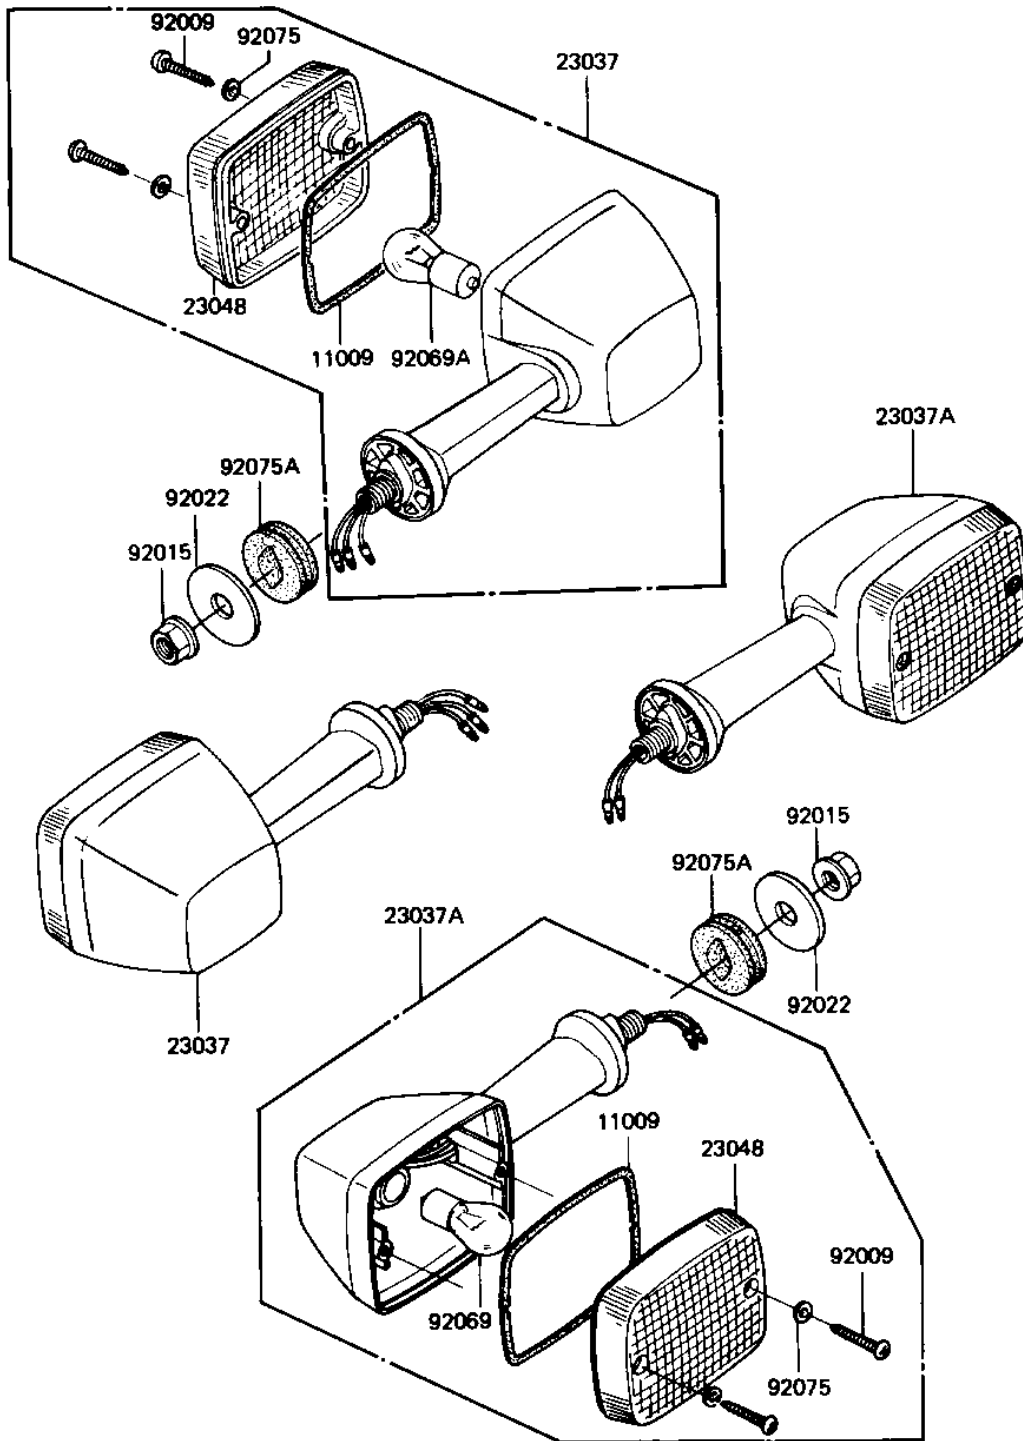

## PARTS DIAGRAM

### TURN SIGNALS

F2730-0095

# 1983 Shaft

## PARTS LIST TURN SIGNALS

ITEM NAME	PART NUMBER	QUANTITY
GASKET,SIGNAL LAMP (Ref # 11009)	11009-1150	4
LAMP-ASSY-SIGNAL (Ref # 23037)	23037-1111	2
LAMP-ASSY-SIGNAL (Ref # 23037A)	23037-1112	2
LENS-SIGNAL LAMP (Ref # 23048)	23048-1019	4
SCREW,TAPPING,4X25 (Ref # 92009)	92009-1069	8
NUT,FLANGED,10MM (Ref # 92015)	92015-1428	4
WASHER,10.5X37X1.6 (Ref # 92022)	92022-1246	4
BULB 12V 32CP (Ref # 92069)	92069-055	2
BULB,12V 23/8W (Ref # 92069A)	92069-060	2
WASHER-PLAIN,4MM (Ref # 92075)	23058-002	8
DAMPER,SIGNAL LAMP (Ref # 92075A)	92075-1391	4