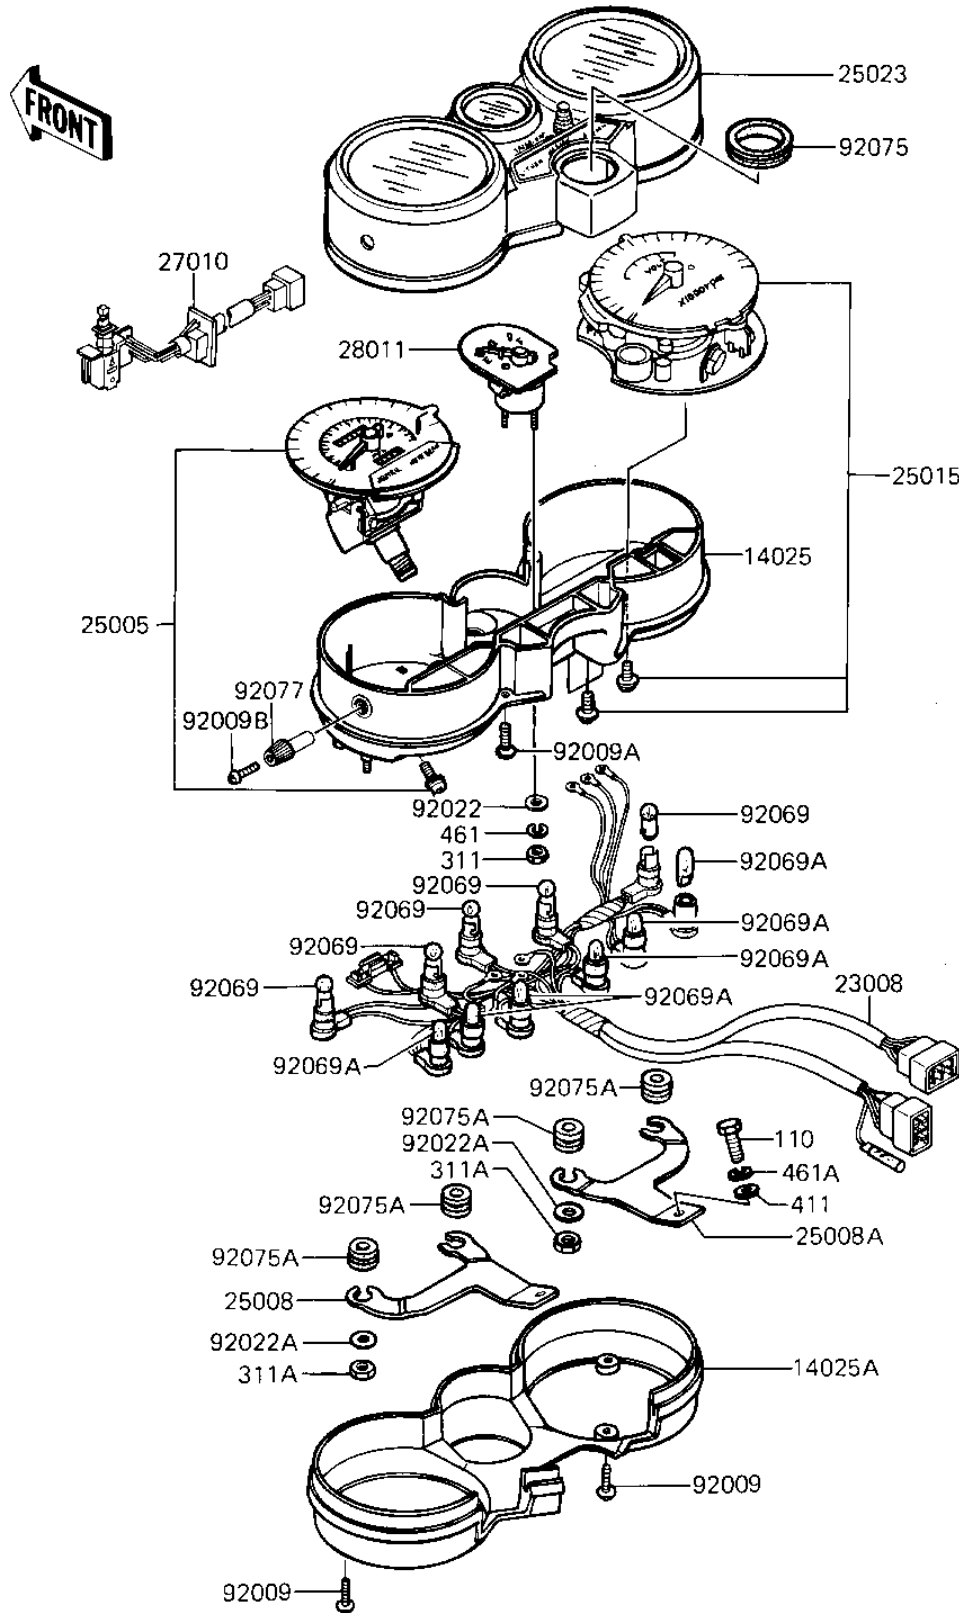

1983 Shaft

PARTS DIAGRAM

METERS (KZ1100-A3)

F2530-0174

1983 Shaft

PARTS LIST

METERS (KZ1100-A3)

ITEM NAME	PART NUMBER	QUANTITY
COVER,METER HOUSING (Ref # 14025)	14025-1594	1
COVER,METER CASE,LWR (Ref # 14025A)	14025-1602	1
SOCKET-ASSY,METER (Ref # 23008)	23008-1174	1
SPEEDOMETER,MPH (Ref # 25005)	25005-1202	1
BRACKET-METER,LH (Ref # 25008)	25008-1053	1
BRACKET-METER,RH (Ref # 25008A)	25008-1054	1
TACHOMETER,X1000RPM (Ref # 25015)	25015-1136	1
COVER-METER CASE,UPP (Ref # 25023)	25023-1048	1
SWITCH TACHO/JOLT (Ref # 27010)	27010-1090	1
METER,FUEL (Ref # 28011)	28011-1033	1
SCREW,4X16,BLACK (Ref # 92009)	92009-1158	4
SCREW,TAPPING,4X16 (Ref # 92009A)	92009-1163	4
SCREW,2X6,BLACK (Ref # 92009B)	92009-1172	1
WASHER (Ref # 92022)	92022-1374	3
WASHER,PLAIN,6MM (Ref # 92022A)	92022-263	4
BULB 12V 1.5W (Ref # 92069)	92069-017	5
BULB,12V3.4W (Ref # 92069A)	92069-1007	6
DAMPER RUBBER (Ref # 92075)	92075-1256	1
DAMPER,METER BRACKET (Ref # 92075A)	92075-1435	4
KNOB,METER (Ref # 92077)	92077-1015	1
BOLT, 6X14, BLACK (Ref # 110)	112C0614	2
NUT-HEX (Ref # 311)	311B0300	3
NUT,5MM (Ref # 311A)	311B0500	4
WASHER PLAIN (Ref # 411)	411F0600	2
WASHER SPRING 3MM (Ref # 461)	461F0300	3
WASHER-SPRING,6MM,BLA (Ref # 461A)	461K0600	2