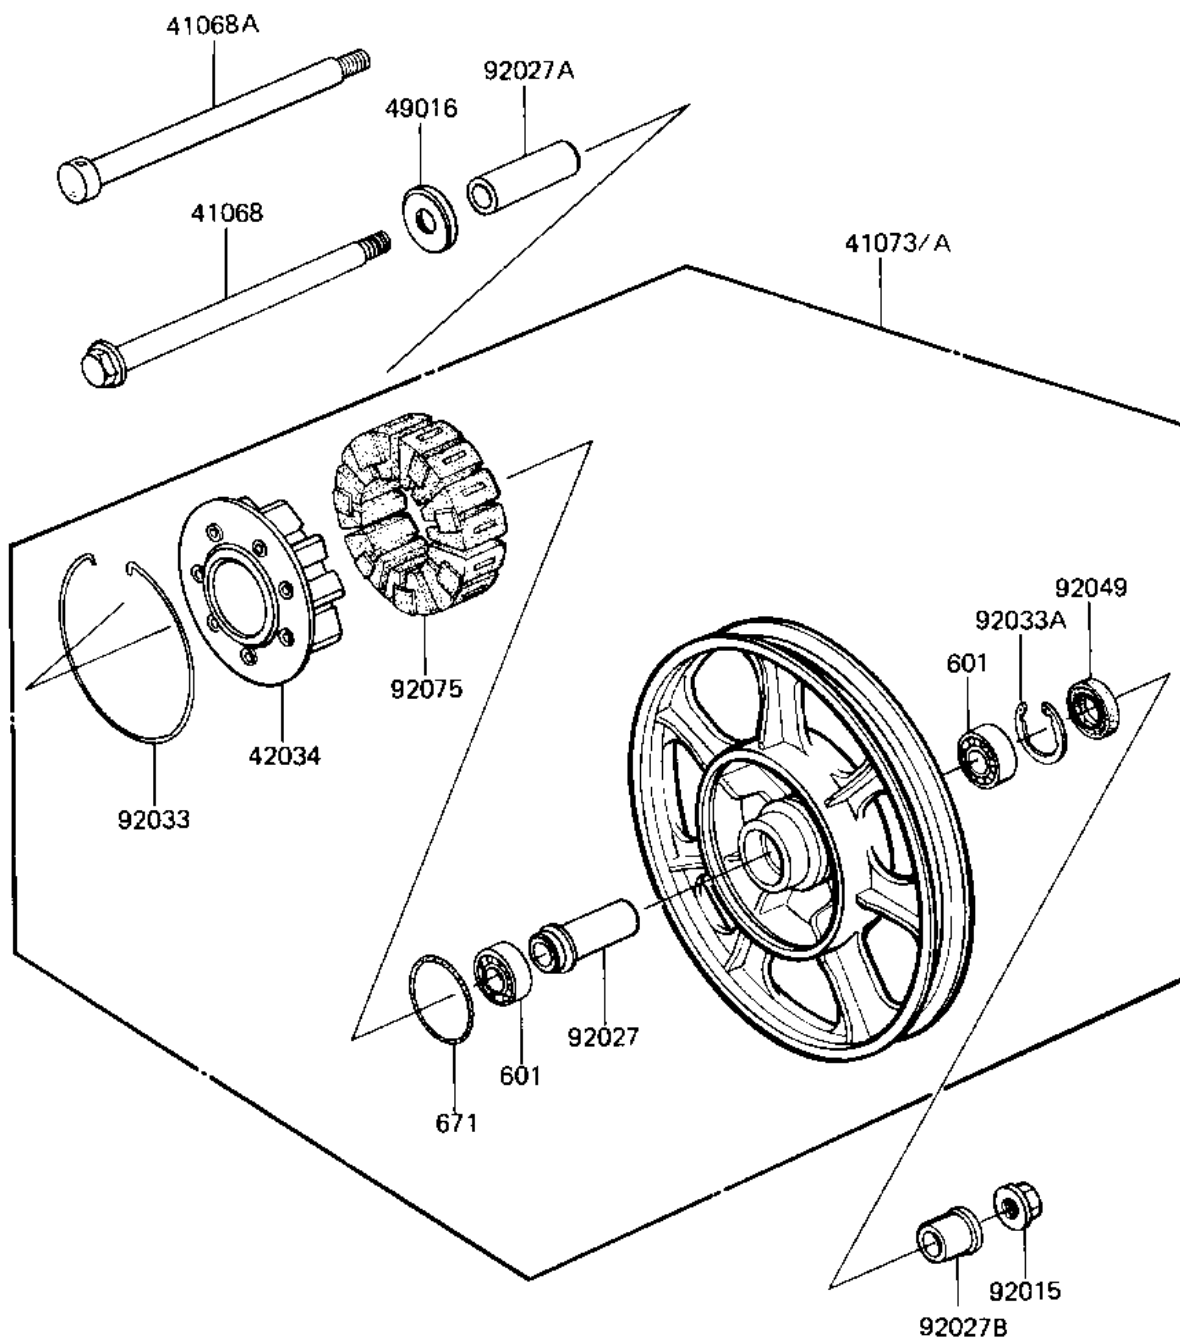

1981 Shaft

PARTS DIAGRAM

REAR WHEEL/HUB

F2240-0097

1981 Shaft

PARTS LIST

REAR WHEEL/HUB

Kawasaki

Let the Good Times Roll®

ITEM NAME

PART NUMBER

QUANTITY
