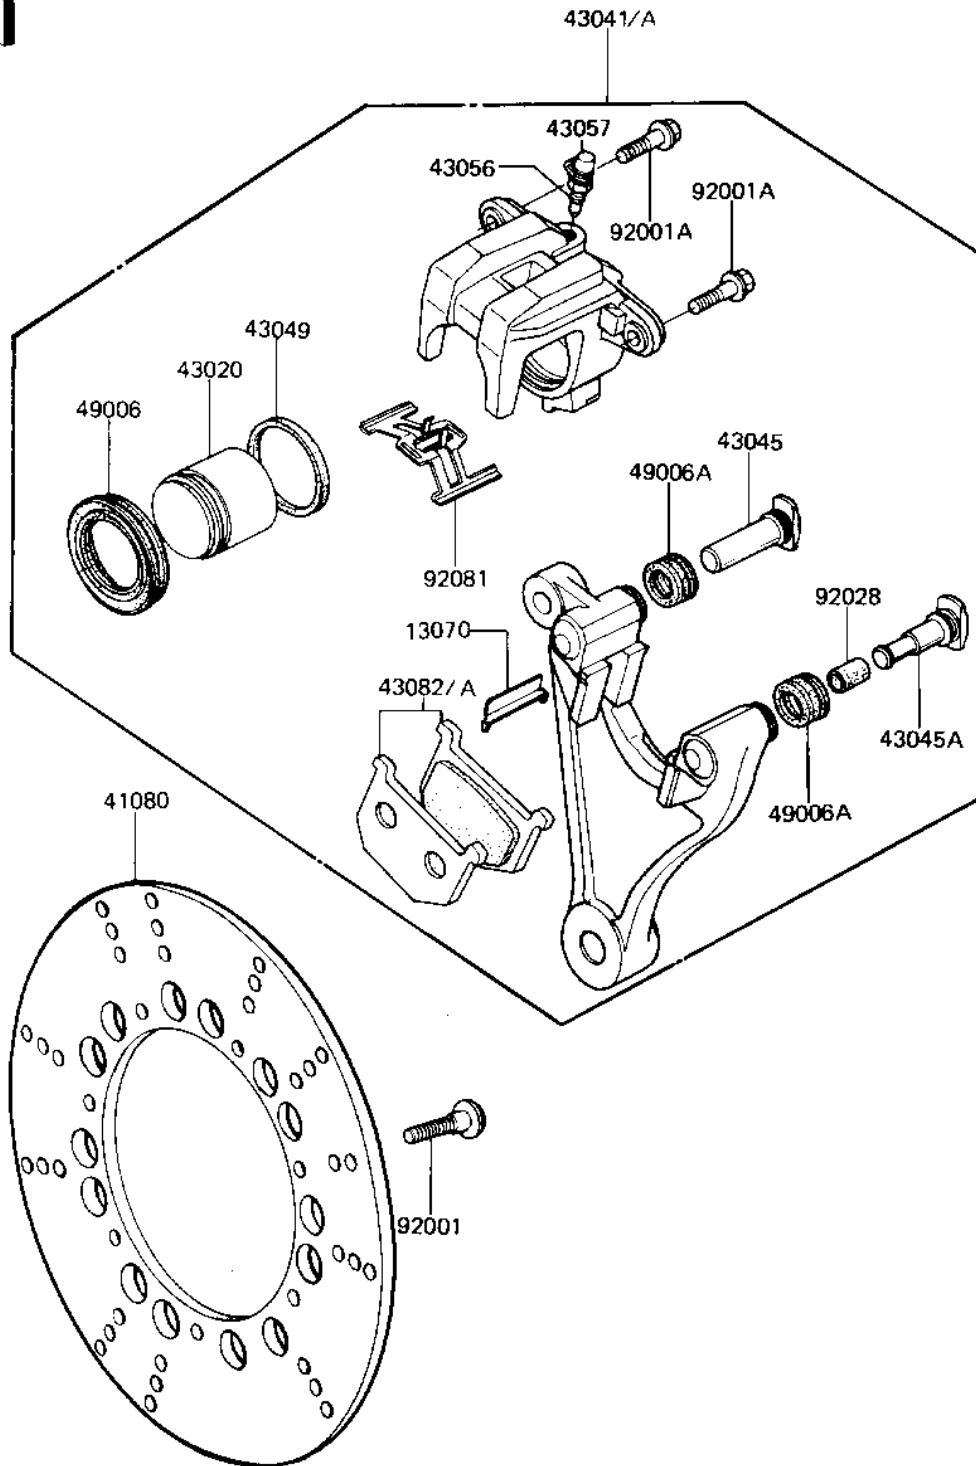

1983 Shaft

PARTS DIAGRAM

REAR BRAKE

F2294-0010

1983 Shaft

PARTS LIST

REAR BRAKE

ITEM NAME

PART NUMBER

QUANTITY
