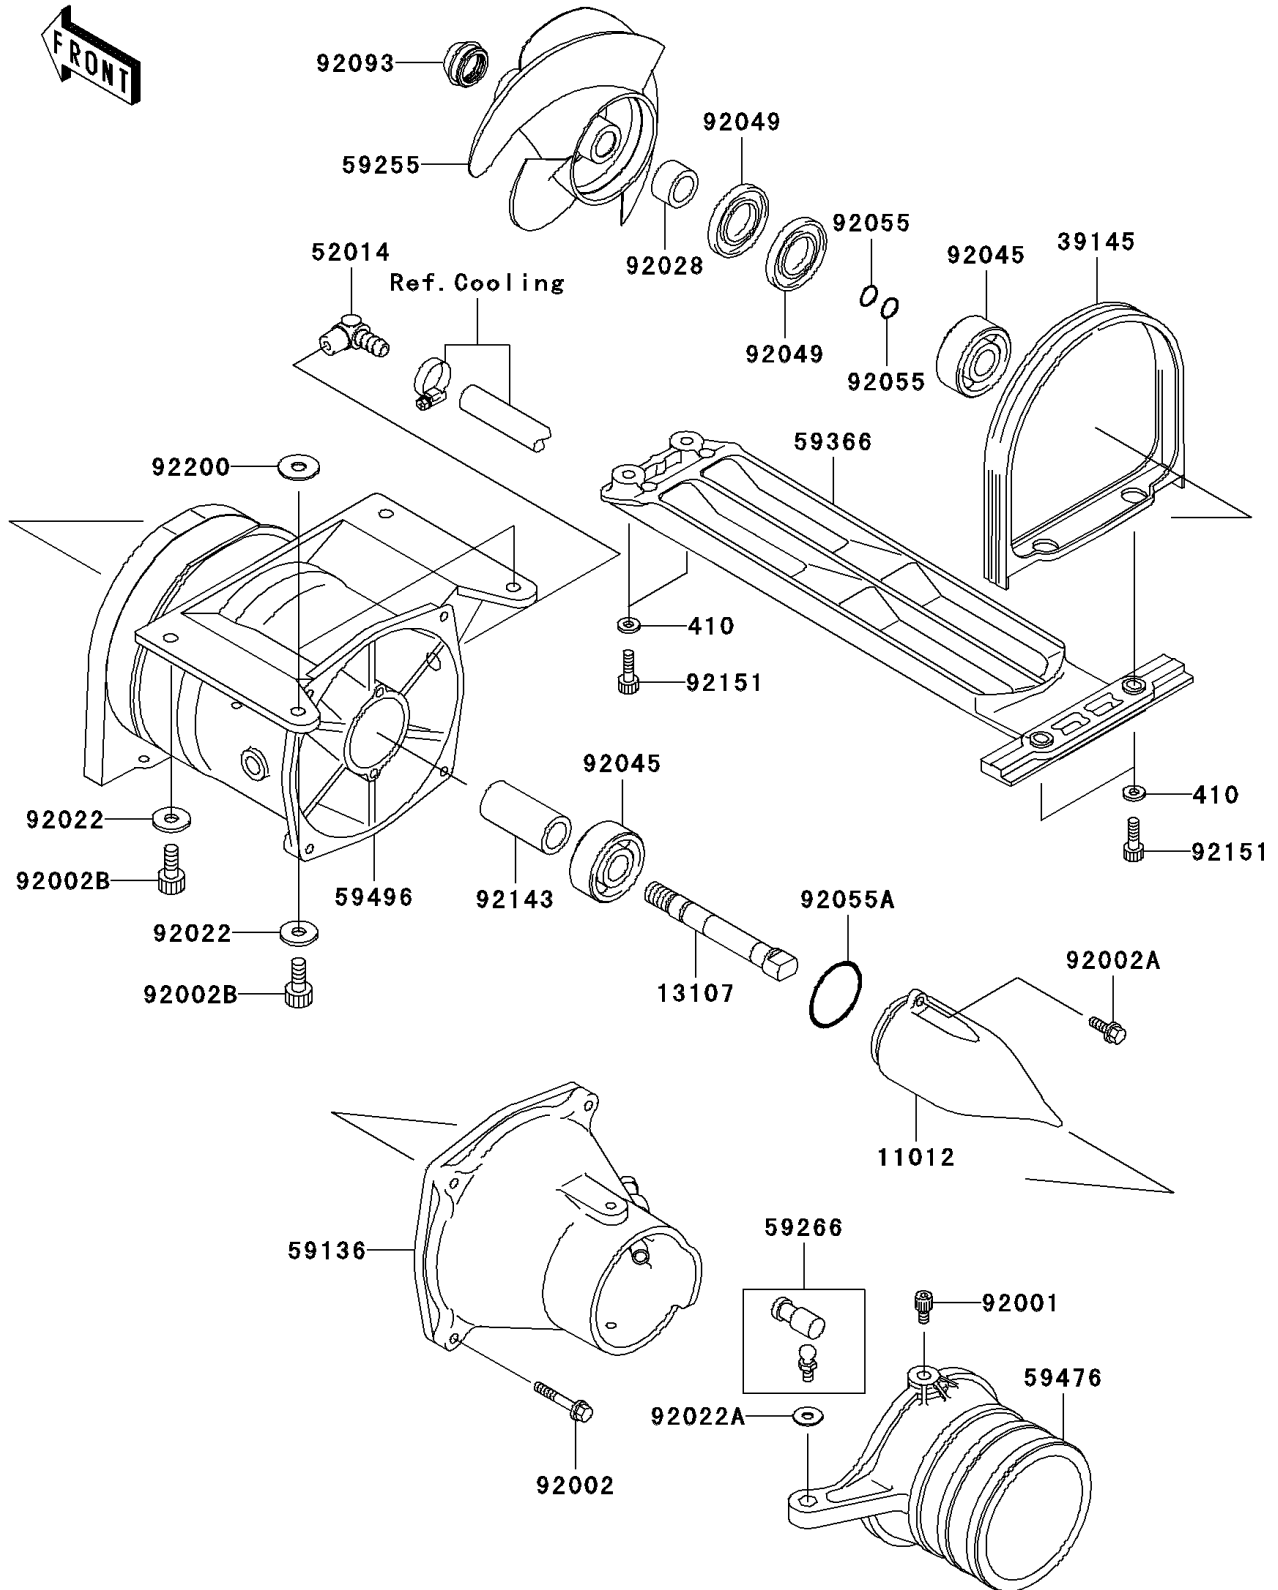

2008 800 SX-R

PARTS DIAGRAM

Jet Pump

E3191

2008 800 SX-R

PARTS LIST

Jet Pump

ITEM NAME	PART NUMBER	QUANTITY
WASHER-PLAIN-SMALL,6MM (Ref # 410)	410S0600	4
CAP,JET PUMP (Ref # 11012)	11012-3712	1
SHAFT,JET PUMP (Ref # 13107)	13107-3721	1
TRIM-SEAL (Ref # 39145)	39145-3735	1
ELBOW (Ref # 52014)	52014-3724	1
NOZZLE-PUMP (Ref # 59136)	59136-3730	1
IMPELLER-COMP (Ref # 59255)	59255-3726	1
JOINT-BALL (Ref # 59266)	59266-3707	1
GRATE (Ref # 59366)	59366-3721	1
NOZZLE-STRG (Ref # 59476)	59476-3713	1
VANE-GUIDE (Ref # 59496)	59496-3752	1
BOLT,SOCKET,6X11 (Ref # 92001)	92001-3701	2
BOLT,6X35 (Ref # 92002)	92002-3715	4
BOLT,6X16 (Ref # 92002A)	92002-3728	2
BOLT,SOCKET,8X20 (Ref # 92002B)	92002-3771	4
WASHER,8.4X23X2.5 (Ref # 92022)	92022-3744	4
WASHER (Ref # 92022A)	92022-567	1
BUSHING,17X25X15 (Ref # 92028)	92028-3717	1
BEARING-BALL,#6303 2RS (Ref # 92045)	92045-3746	2
SEAL-OIL,TBY25X47X6 (Ref # 92049)	92049-3714	2
RING-O,13.0X1.9 (Ref # 92055)	92055-1011	2
RING-O (Ref # 92055A)	92055-3706	1
SEAL (Ref # 92093)	92093-3749	1
COLLAR,17.4X25.4X53 (Ref # 92143)	92143-3708	1
BOLT,SOCKET,6X20 (Ref # 92151)	92151-3774	4
WASHER,8.5X25X1.5 (Ref # 92200)	92200-3717	2