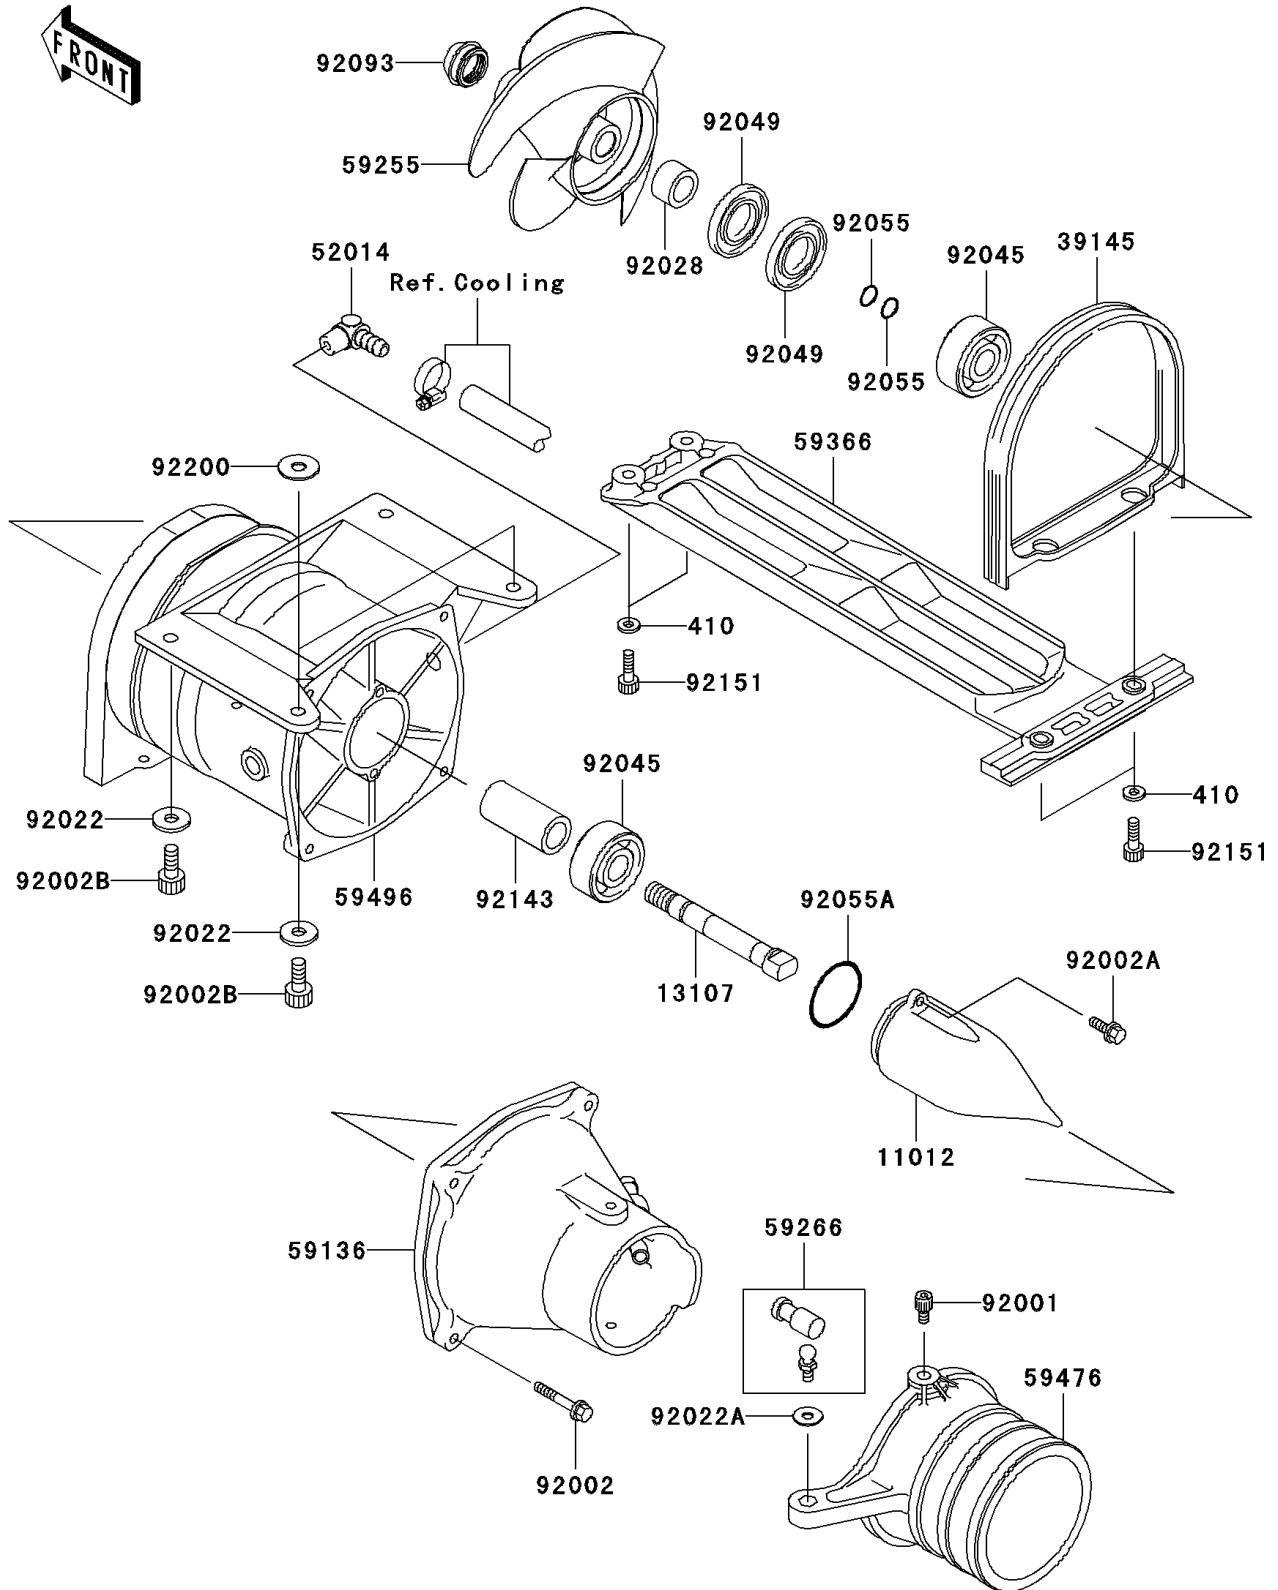

2007 800 SX-R

PARTS DIAGRAM

Jet Pump

E3191

2007 800 SX-R

PARTS LIST

Jet Pump

ITEM NAME

PART NUMBER

QUANTITY
