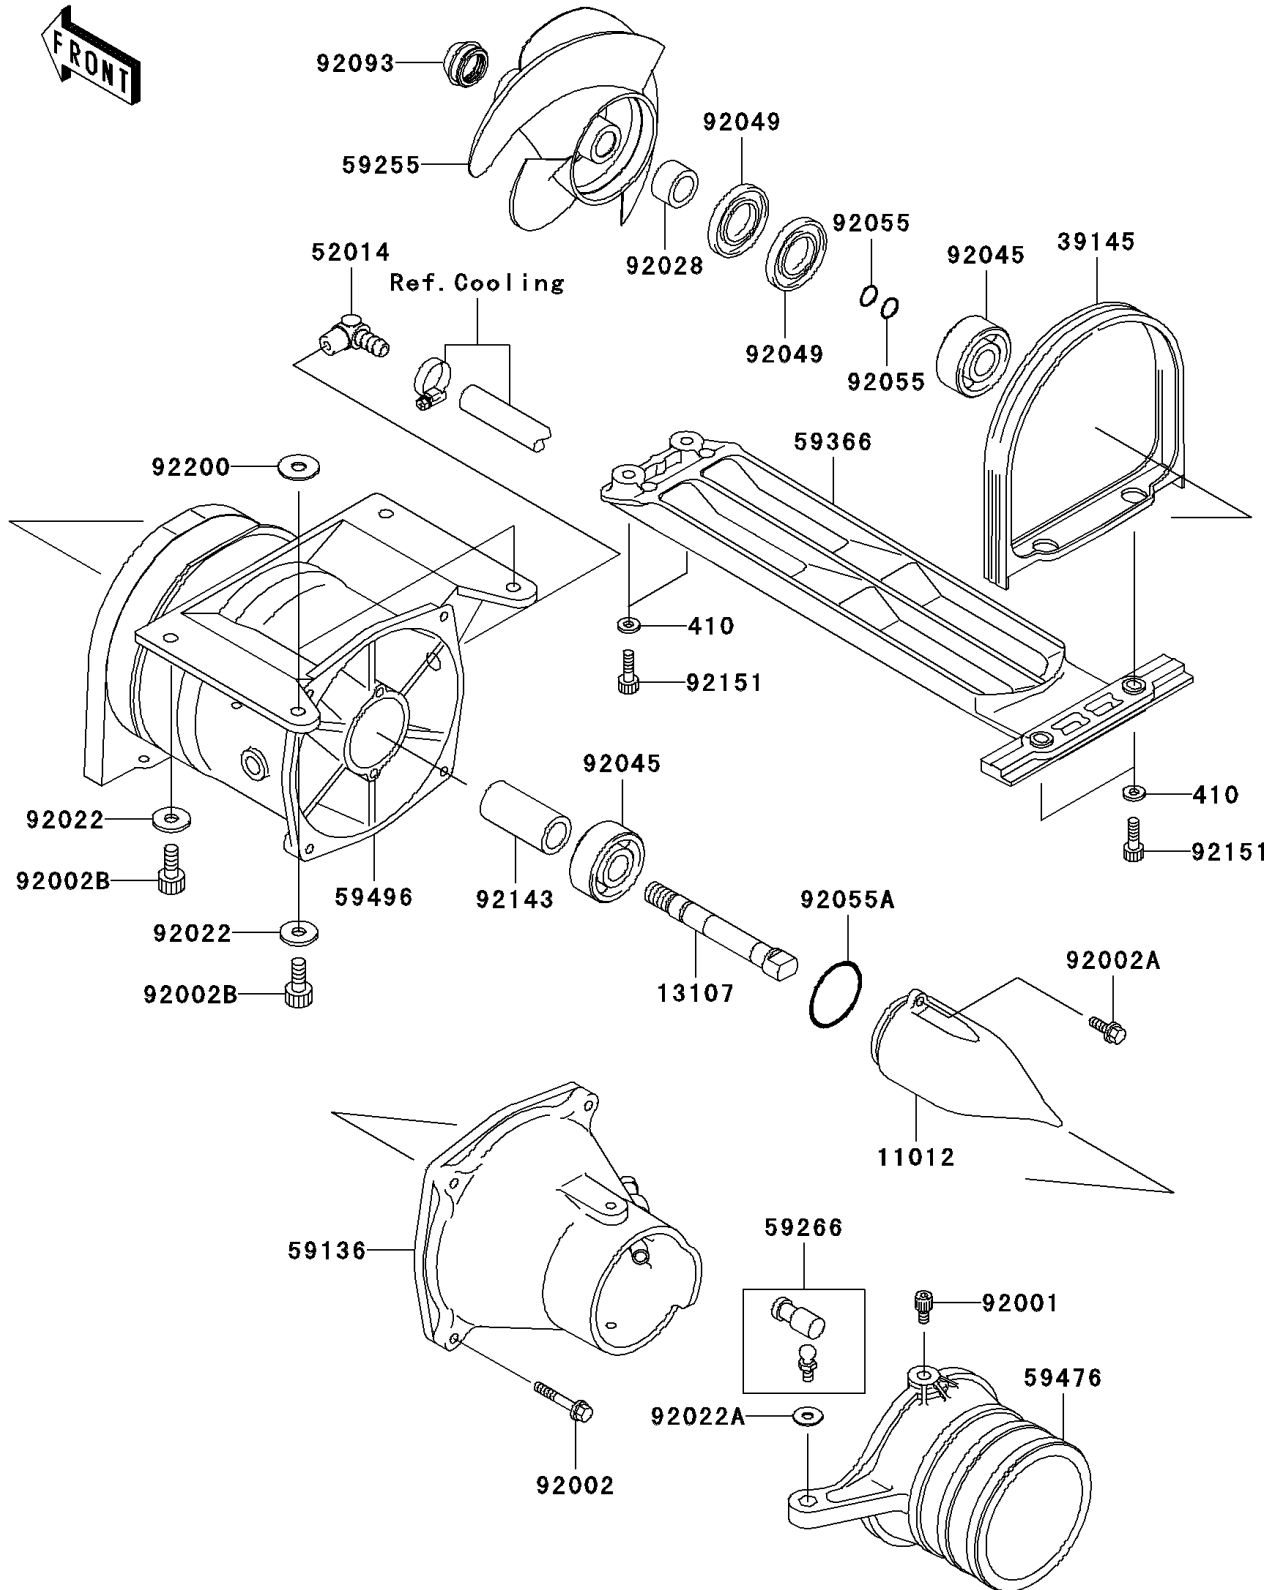

2007 800 SX-R

PARTS DIAGRAM

Jet Pump

E3191

2007 800 SX-R

PARTS LIST

Jet Pump

ITEM NAME

PART NUMBER

QUANTITY
