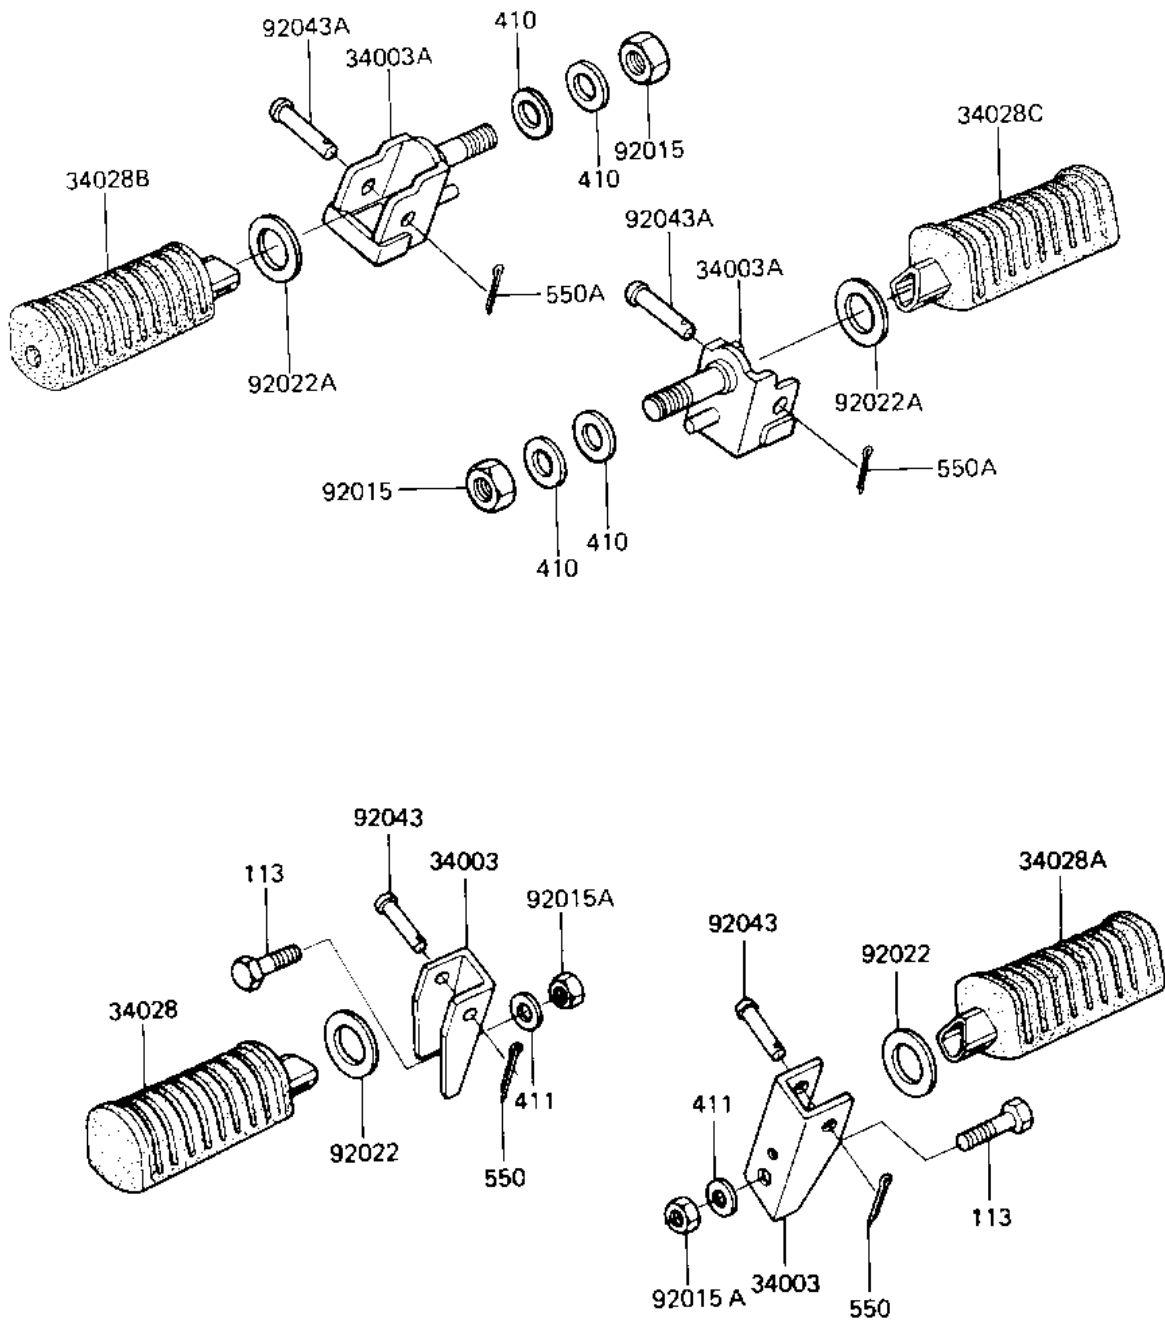

1983 Shaft

PARTS DIAGRAM

FOOTRESTS

F2160-0039

1983 Shaft

PARTS LIST

FOOTRESTS

Kawasaki

Let the Good Times Roll®

ITEM NAME

PART NUMBER

QUANTITY
