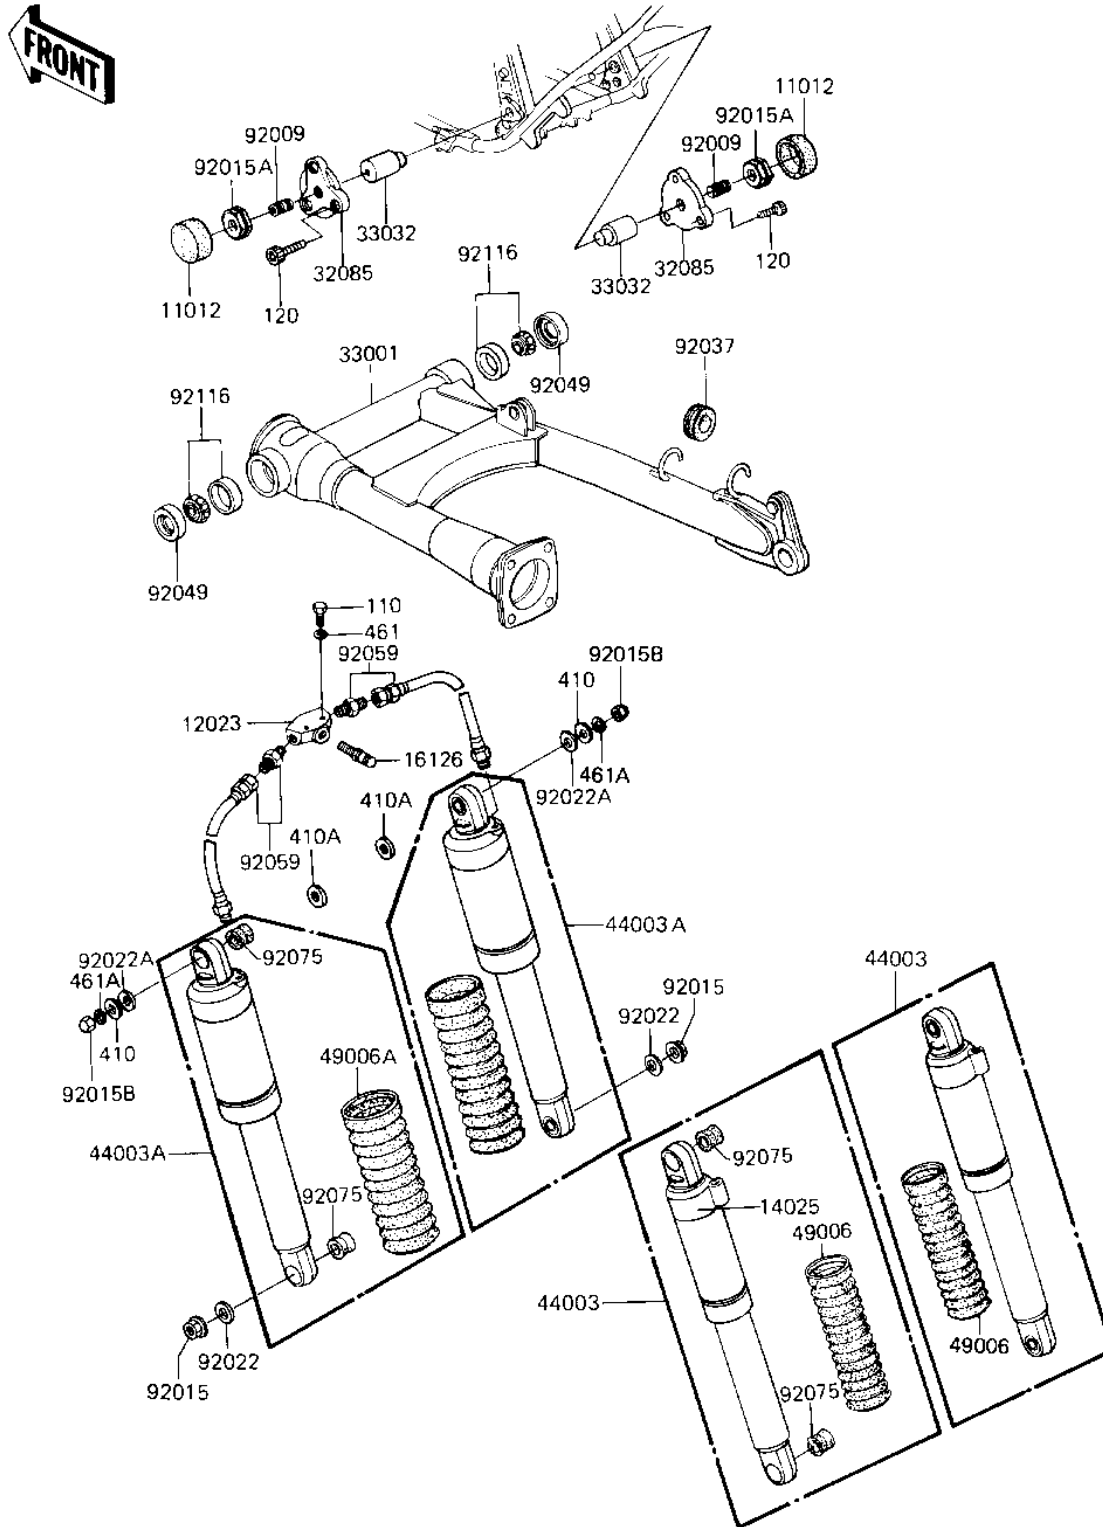

1981 Shaft

PARTS DIAGRAM

SWING ARM/SHOCK ABSORBERS

F2140-0144

1981 Shaft

PARTS LIST

SWING ARM/SHOCK ABSORBERS

Kawasaki

Let the Good Times Roll®

ITEM NAME

PART NUMBER

QUANTITY
