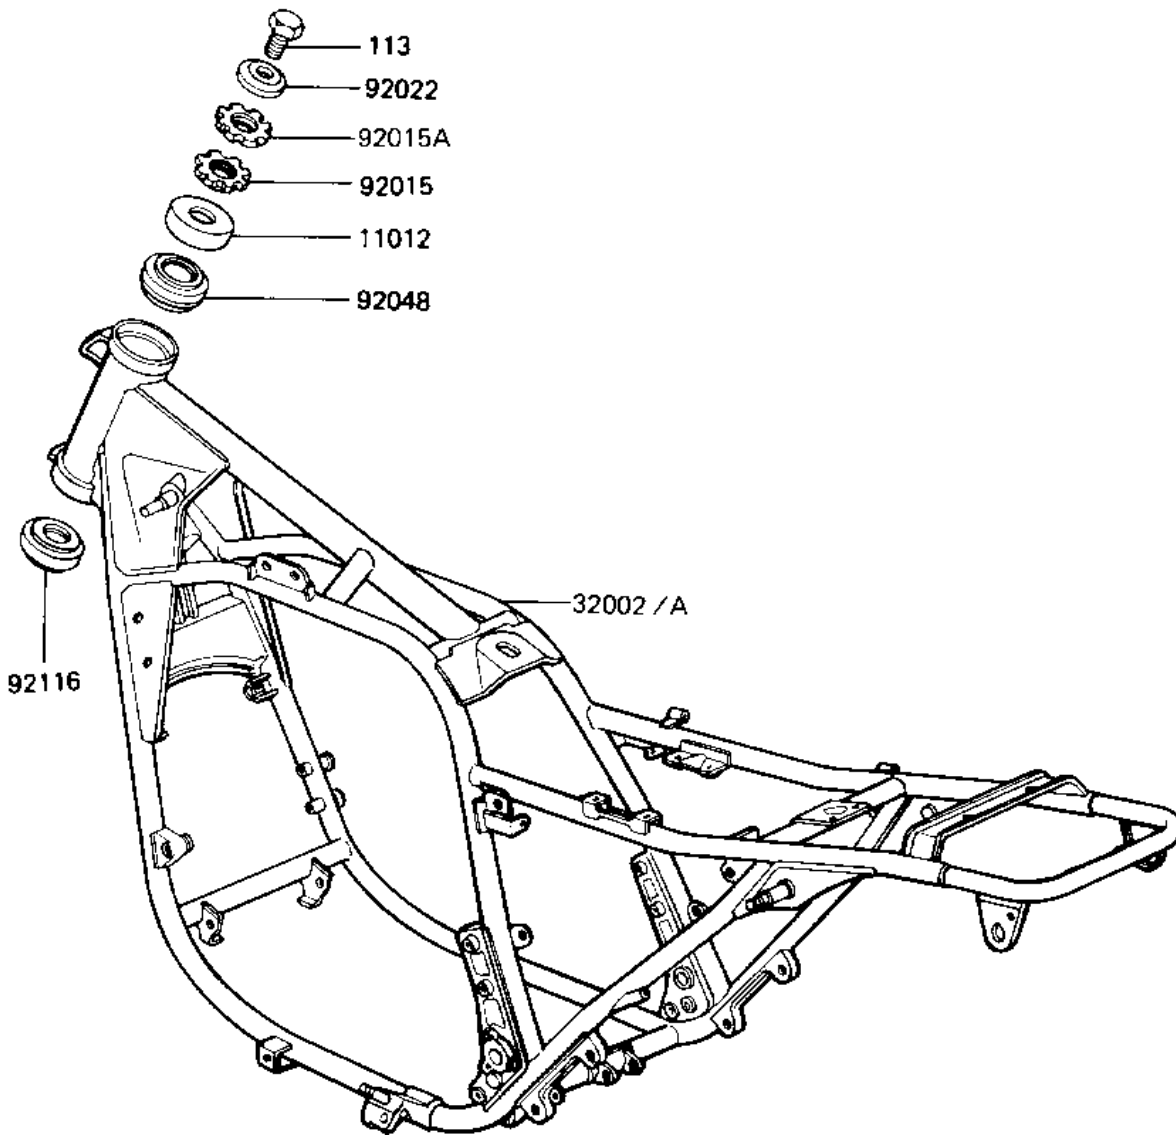

1981 Shaft

PARTS DIAGRAM

FRAME

F2120-0162

1981 Shaft

PARTS LIST

FRAME

Kawasaki

Let the Good Times Roll®

ITEM NAME

PART NUMBER

QUANTITY
